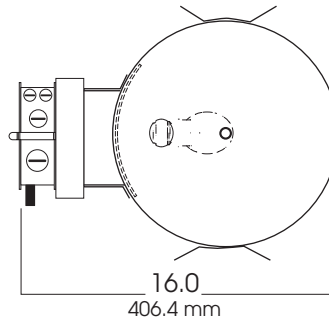

TOP VIEW

FIXTURE LAMPING ¹

ED17² - 50W thru 150W

¹All lamps are medium base

²Open Rated only

SERIES	WATTS	BALLAST	LAMP	OPTIONS	TRIM / FINISH	TRIM OPTIONS
SGA8MH- Spectrum Gold 8" Vertical Adjustable	50 70 100 150¹	EX -Electronic, multi-volt 120v or 277v E1 -Electronic 120v (150w only) E2 -Electronic 277v (150w only)	ED17	CB24 -C-Channel bars 1-470 CCEA -Chicago Ceiling Plenum CCEA 1-480 CR -Corrosion Resistant 1-460 FS -Fuse holder and fuse PR -Plaster Ring 1-430 SCA -Slope Ceiling Adaptor 1-435 TBC -T-bar clips 1-475 TR -Top Relamping Option QRS120 -Quartz Restrike-120v QRS277 -Quartz Restrike-277v	AR8500-SG - Semi-Diffuse Low Iridescent (standard) CL - Clear Bright Alzak GO - Gold Alzak HZ - Matte Low Iridescent PW - Pewter Alzak UM - Umber Alzak WE - Wheat Alzak BL - Black Finish WH - White Finish PF - Polished Flange	GL -Clear Glass lens PG -Prismatic (T73) lens SO -Micro Prism Solite™ lens FG -Frosted Glass GS -Gasket WL -Wet Location 1-470
SGA8MH	50	EX	ED17	CB24	AR8500 SG	GL

¹ Must specify voltage

Note: White flange is standard.

Dimensions shown are nominal. Spectrum Lighting is continually improving products and reserves the right to make changes that will not alter performance or appearance with or without written notice.

PROJECT:	TYPE:
CAT. NO.: