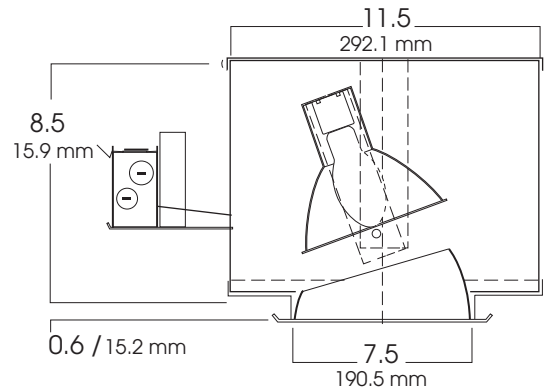

CROSS-SECTION