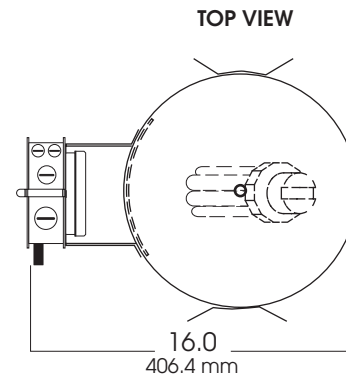

8" HORIZONTAL FLUORESCENT ADJUSTABLE

2 x 26 WATT / 1 x 42 WATT MAX

A8H
SPECTRUM
GOLD SERIES™

FEATURES & SPECIFICATIONS:

- SGA8H features a 30° adjustment from vertical with a 359° axial rotation.
- Intended for Non-IC new construction. For IC applications, refer to page 1-400.
- Frame constructed of 20 ga. galvanized steel.
- Supplied with 27" long, heavy ga. galvanized steel bar hangers.
- Ballasts shall be integrally mounted, electronic sound rated "A", Class P, multi-volt 120v - 277v.
- Upper reflector finish to match specified trim/finish.
- UL Listed for Damp Locations.
- For options detail, see page numbers listed below.

Max Ceiling Thickness: 1.0 (25.4 mm)
Ceiling Cutout: 8.0 Ø (203.2 mm Ø)
Fixture Weight: 7.0 lbs

CONE OF LIGHT

A8H226w- Efficiency: 44.6%
Spacing: 1.57

SERIES	WATTS ¹	BALLAST	OPTIONS	REFLECTOR TRIM / FINISH	TRIM OPTIONS
SGA8H- Spectrum Gold 8" Adjustable Horizontal	(1or 2) 13¹ (1or 2) 18¹ (1or 2) 26Q¹ 126P² 132 142	EX -Electronic, multi-volt 120v thru 277v DA1 -Advance Mark 10™ powerline dimming, 120v DA2 -Advance Mark 10™ powerline dimming, 277v DAM7 -Advance Mark 7™ 0-10v dimming, 120v thru 277v DL1 -Lutron Compact SE™ 120v (min. dimming level 5%) ¹ DL2 -Lutron Compact SE™ 277v (min. dimming level 5%) ¹	CB24 -C-Channel bars 1-470 CCEA -Chicago Ceiling Plenum CCEA 1-480 CR -Corrosion Resistant 1-460 EM -Emergency battery pack 1-420 FS -Fuse holder and fuse IC -Insulation Contact 1-400 PR -Plaster Ring 1-430 RM -Remodeler Housing 1-450 SCA -Slope Ceiling Adaptor 1-435 TBC -T-bar clips 1-475 TST -Twist-Lok Socket 1-425	AR8500-SG -Semi-Diffuse Low Iridescent (standard) CL -Clear Bright Alzak GO -Gold Alzak HZ -Matte Low Iridescent PW -Pewter Alzak UM -Umber Alzak WE -Wheat Alzak BL -Black Finish WH -White Finish PF -Polished Flange	GL -Clear Glass lens GS -Gasket PA -Prismatic Acrylic lens PG -Prismatic (T73) lens WL -Wet Location 1-470
SGA8H	132	EX	EM/	AR8500 SG	GS