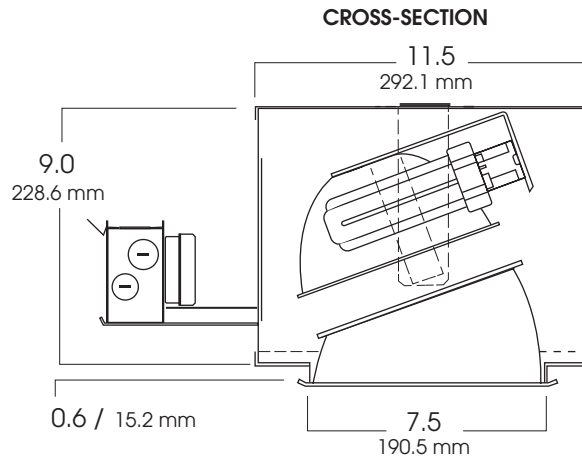

8" HORIZONTAL FLUORESCENT ADJUSTABLE

2 x 26 WATT / 1 x 42 WATT MAX

A8H
SPECTRUM
GOLD SERIES™

FEATURES & SPECIFICATIONS:

- SGA8H features a 30° adjustment from vertical with a 359° axial rotation.
- Intended for Non-IC new construction. For IC applications, refer to page 1-400.
- Frame constructed of 20 ga. galvanized steel.
- Supplied with 27" long, heavy ga. galvanized steel bar hangers.
- Ballasts shall be integrally mounted, electronic sound rated "A", Class P, multi-volt 120v - 277v.
- Upper reflector finish to match specified trim/finish.
- UL Listed for Damp Locations.
- For options detail, see page numbers listed below.

Max Ceiling Thickness: 1.0 (25.4 mm)
Ceiling Cutout: 8.0 Ø (203.2 mm Ø)
Fixture Weight: 7.0 lbs

CONE OF LIGHT

A8H226w- Efficiency: 44.6%
Spacing: 1.57

SERIES	WATTS ¹	BALLAST	OPTIONS	REFLECTOR TRIM / FINISH	TRIM OPTIONS
SGA8H- Spectrum Gold 8" Adjustable Horizontal	(1or 2) 13¹ (1or 2) 18¹ (1or 2) 26Q¹ 126P² 132 142	EX -Electronic, multi-volt 120v thru 277v DA1 -Advance Mark 10™ powerline dimming, 120v DA2 -Advance Mark 10™ powerline dimming, 277v DAM7 -Advance Mark 7™ 0-10v dimming, 120v thru 277v DL1 -Lutron Compact SE™ 120v (min. dimming level 5%) ¹ DL2 -Lutron Compact SE™ 277v (min. dimming level 5%) ¹	CB24 -C-Channel bars 1-470 CCEA -Chicago Ceiling Plenum CCEA 1-480 CR -Corrosion Resistant 1-460 EM -Emergency battery pack 1-420 FS -Fuse holder and fuse IC -Insulation Contact 1-400 PR -Plaster Ring 1-430 RM -Remodeler Housing 1-450 SCA -Slope Ceiling Adaptor 1-435 TBC -T-bar clips 1-475 TST -Twist-Lok Socket 1-425	AR8500-SG -Semi-Diffuse Low Iridescent (standard) CL -Clear Bright Alzak GO -Gold Alzak HZ -Matte Low Iridescent PW -Pewter Alzak UM -Umber Alzak WE -Wheat Alzak BL -Black Finish WH -White Finish PF -Polished Flange	GL -Clear Glass lens GS -Gasket PA -Prismatic Acrylic lens PG -Prismatic (T73) lens WL -Wet Location 1-470
SGA8H	132	EX	EM/	AR8500 SG	GS