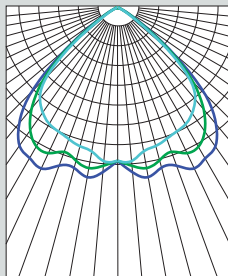

8" HORIZONTAL FLUORESCENT ADJUSTABLE

2 x 26 WATT / 1 x 42 WATT MAX

A8H
SPECTRUM
GOLD SERIES™

FEATURES & SPECIFICATIONS:

- SGA8H features a 30° adjustment from vertical with a 359° axial rotation.
- Intended for Non-IC new construction. For IC applications, refer to page 1-400.
- Frame constructed of 20 ga. galvanized steel.
- Supplied with 27" long, heavy ga. galvanized steel bar hangers.
- Ballasts shall be integrally mounted, electronic sound rated "A", Class P, multi-volt 120v - 277v.
- Upper reflector finish to match specified trim/finish.
- UL Listed for Damp Locations.
- For options detail, see page numbers listed below.

Max Ceiling Thickness: 1.0 (25.4 mm)
Ceiling Cutout: 8.0 Ø (203.2 mm Ø)
Fixture Weight: 7.0 lbs

CONE OF LIGHT

A8H226w- Efficiency: 44.6%
Spacing: 1.57

SERIES	WATTS ¹	BALLAST	OPTIONS	REFLECTOR TRIM / FINISH	TRIM OPTIONS
SGA8H- Spectrum Gold 8" Adjustable Horizontal	(1or 2) 13¹ (1or 2) 18¹ (1or 2) 26Q¹ 126P² 132 142	EX -Electronic, multi-volt 120v thru 277v DA1 -Advance Mark 10™ powerline dimming, 120v DA2 -Advance Mark 10™ powerline dimming, 277v DAM7 -Advance Mark 7™ 0-10v dimming, 120v thru 277v DL1 -Lutron Compact SE™ 120v (min. dimming level 5%) ¹ DL2 -Lutron Compact SE™ 277v (min. dimming level 5%) ¹	CB24 -C-Channel bars 1-470 CCEA -Chicago Ceiling Plenum CCEA 1-480 CR -Corrosion Resistant 1-460 EM -Emergency battery pack 1-420 FS -Fuse holder and fuse IC -Insulation Contact 1-400 PR -Plaster Ring 1-430 RM -Remodeler Housing 1-450 SCA -Slope Ceiling Adaptor 1-435 TBC -T-bar clips 1-475 TST -Twist-Lok Socket 1-425	AR8500-SG -Semi-Diffuse Low Iridescent (standard) CL -Clear Bright Alzak GO -Gold Alzak HZ -Matte Low Iridescent PW -Pewter Alzak UM -Umber Alzak WE -Wheat Alzak BL -Black Finish WH -White Finish PF -Polished Flange	GL -Clear Glass lens GS -Gasket PA -Prismatic Acrylic lens PG -Prismatic (T73) lens WL -Wet Location 1-470
SGA8H	132	EX	EM/	AR8500 SG	GS