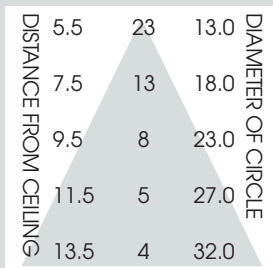

8" HORIZONTAL FLUORESCENT ADJUSTABLE

2 x 26 WATT / 1 x 42 WATT MAX

A8H
SPECTRUM
GOLD SERIES™

FEATURES & SPECIFICATIONS:

- SGA8H features a 30° adjustment from vertical with a 359° axial rotation.
- Intended for Non-IC new construction. For IC applications, refer to page 1-400.
- Frame constructed of 20 ga. galvanized steel.
- Supplied with 27" long, heavy ga. galvanized steel bar hangers.
- Ballasts shall be integrally mounted, electronic sound rated "A", Class P, multi-volt 120v - 277v.
- Upper reflector finish to match specified trim/finish.
- UL Listed for Damp Locations.
- For options detail, see page numbers listed below.

Max Ceiling Thickness: 1.0 (25.4 mm)
Ceiling Cutout: 8.0 Ø (203.2 mm Ø)
Fixture Weight: 7.0 lbs

CONE OF LIGHT

A8H226w- Efficiency: 44.6%
Spacing: 1.57

SERIES	WATTS ¹	BALLAST	OPTIONS	REFLECTOR TRIM / FINISH	TRIM OPTIONS
SGA8H- Spectrum Gold 8" Adjustable Horizontal	(1or 2) 13¹ (1or 2) 18¹ (1or 2) 26Q¹ 126P² 132 142	EX -Electronic, multi-volt 120v thru 277v DA1 -Advance Mark 10™ powerline dimming, 120v DA2 -Advance Mark 10™ powerline dimming, 277v DAM7 -Advance Mark 7™ 0-10v dimming, 120v thru 277v DL1 -Lutron Compact SE™ 120v (min. dimming level 5%) ¹ DL2 -Lutron Compact SE™ 277v (min. dimming level 5%) ¹	CB24 -C-Channel bars 1-470 CCEA -Chicago Ceiling Plenum CCEA 1-480 CR -Corrosion Resistant 1-460 EM -Emergency battery pack 1-420 FS -Fuse holder and fuse IC -Insulation Contact 1-400 PR -Plaster Ring 1-430 RM -Remodeler Housing 1-450 SCA -Slope Ceiling Adaptor 1-435 TBC -T-bar clips 1-475 TST -Twist-Lok Socket 1-425	AR8500-SG -Semi-Diffuse Low Iridescent (standard) CL -Clear Bright Alzak GO -Gold Alzak HZ -Matte Low Iridescent PW -Pewter Alzak UM -Umber Alzak WE -Wheat Alzak BL -Black Finish WH -White Finish PF -Polished Flange	GL -Clear Glass lens GS -Gasket PA -Prismatic Acrylic lens PG -Prismatic (T73) lens WL -Wet Location 1-470
SGA8H	132	EX	EM/	AR8500 SG	GS