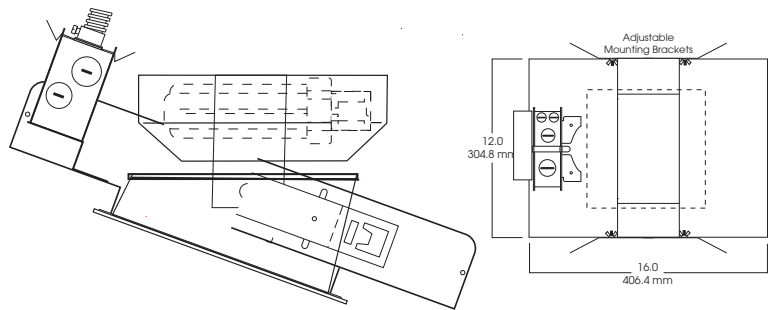

8" HORIZONTAL FLUORESCENT ADJUSTABLE SQUARE 2 x 42 WATT MAX

A8HSQ
SPECTRUM
GOLD SERIES™

FEATURES & SPECIFICATIONS:

- SGA8HSQ features a 30° adjustment from vertical to create a built-in slope ceiling adaptor.
- Intended for Non-IC new construction. For IC applications, refer to page 1-400.
- Frame constructed of 20 ga. galvanized steel.
- Supplied with 27" long, heavy ga. galvanized steel bar hangers.
- Ballasts shall be integrally mounted, electronic sound rated "A", Class P, multi-volt 120v – 277v.
- Upper reflector finish to match specified trim/finish.
- UL Listed for Damp Locations.
- For options detail, see page numbers listed below.

Max Ceiling Thickness: 1.0 (25.4 mm)
Ceiling Cutout: 8.0 Ø (203.2 mm Ø)
Fixture Weight: 7.0 lbs

SERIES	WATTS ¹	BALLAST	OPTIONS	REFLECTOR TRIM / FINISH	TRIM OPTIONS
SGA8Hsq- Spectrum Gold 8" Adjustable Horizontal for use as SLOPE CEILING FIXTURE	(1 or 2) 13¹ (1 or 2) 18¹ (1 or 2) 26Q¹ 126T² 132 142	EX -Electronic, multi-volt 120v thru 277v DA1 -Advance Mark 10™ powerline dimming, 120v DA2 -Advance Mark 10™ powerline dimming, 277v DAM7 -Advance Mark 7™ 0-10v dimming, 120v thru 277v DL1 -Lutron Compact SE™ 120v (min. dimming level 5%) ¹ DL2 -Lutron Compact SE™ 277v (min. dimming level 5%) ¹	CB24 -C-Channel bars 1-470 CCEA -Chicago Ceiling Plenum CCEA 1-480 CR -Corrosion Resistant 1-460 EM -Emergency battery pack 1-420 FS -Fuse holder and fuse IC -Insulation Contact 1-400 PR -Plaster Ring 1-430 RM -Remodeler Housing 1-450 TBC -T-bar clips 1-475 TST -Twist-Lok Socket 1-425 SLOPE* -Built-in Slope ceiling Adaptor- * Specify Degree of Slope	AR0108-SG -Semi-Diffuse Low Iridescence (standard) GM -Corrugated Soft Glow GO -Gold Alzak MB -Matte Black MW -Matte White PW -Pewter Alzak UM -Umber Alzak WE -Wheat Alzak BF -Black Flange WF -White Flange CC -Custom Color Note: White flange is standard.	GL -Clear Glass lens GS -Gasket PA -Prismatic Acrylic lens PG -Prismatic (T73) lens WL -Wet Location 1-470
SGA8HSQ	242	EX	SLOPE20	AR0108 SG	