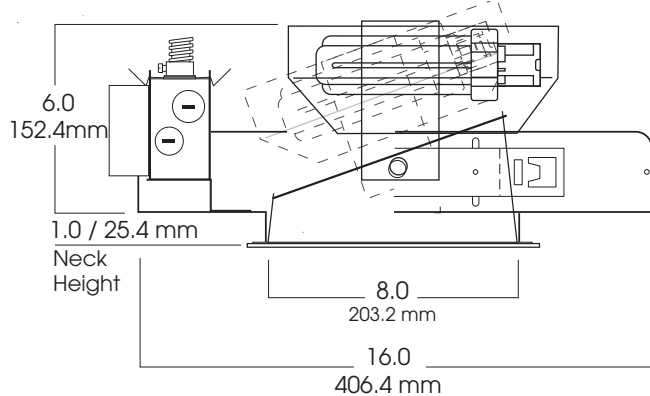

8" HORIZONTAL FLUORESCENT ADJUSTABLE SQUARE 2 x 42 WATT MAX

A8HSQ
SPECTRUM
GOLD SERIES™

FEATURES & SPECIFICATIONS:

- SGA8HSQ features a 30° adjustment from vertical to create a built-in slope ceiling adaptor.
- Intended for Non-IC new construction. For IC applications, refer to page 1-400.
- Frame constructed of 20 ga. galvanized steel.
- Supplied with 27" long, heavy ga. galvanized steel bar hangers.
- Ballasts shall be integrally mounted, electronic sound rated "A", Class P, multi-volt 120v – 277v.
- Upper reflector finish to match specified trim/finish.
- UL Listed for Damp Locations.
- For options detail, see page numbers listed below.

Max Ceiling Thickness: 1.0 (25.4 mm)
Ceiling Cutout: 8.0 Ø (203.2 mm Ø)
Fixture Weight: 7.0 lbs

SERIES	WATTS ¹	BALLAST	OPTIONS	REFLECTOR TRIM / FINISH	TRIM OPTIONS
SGA8Hsq- Spectrum Gold 8" Adjustable Horizontal for use as SLOPE CEILING FIXTURE	(1 or 2) 13¹ (1 or 2) 18¹ (1 or 2) 26Q¹ 126T² 132 142	EX -Electronic, multi-volt 120v thru 277v DA1 -Advance Mark 10™ powerline dimming, 120v DA2 -Advance Mark 10™ powerline dimming, 277v DAM7 -Advance Mark 7™ 0-10v dimming, 120v thru 277v DL1 -Lutron Compact SE™ 120v (min. dimming level 5%) ¹ DL2 -Lutron Compact SE™ 277v (min. dimming level 5%) ¹	CB24 -C-Channel bars 1-470 CCEA -Chicago Ceiling Plenum CCEA 1-480 CR -Corrosion Resistant 1-460 EM -Emergency battery pack 1-420 FS -Fuse holder and fuse IC -Insulation Contact 1-400 PR -Plaster Ring 1-430 RM -Remodeler Housing 1-450 TBC -T-bar clips 1-475 TST -Twist-Lok Socket 1-425 SLOPE* -Built-in Slope ceiling Adaptor- * Specify Degree of Slope	AR0108-SG -Semi-Diffuse Low Iridescence (standard) GM -Corrugated Soft Glow GO -Gold Alzak MB -Matte Black MW -Matte White PW -Pewter Alzak UM -Umber Alzak WE -Wheat Alzak BF -Black Flange WF -White Flange CC -Custom Color Note: White flange is standard.	GL -Clear Glass lens GS -Gasket PA -Prismatic Acrylic lens PG -Prismatic (T73) lens WL -Wet Location 1-470
SGA8HSQ	242	EX	SLOPE20	AR0108 SG	