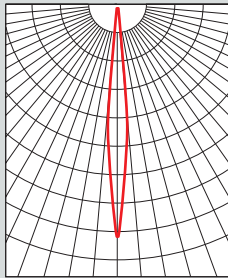

7" ADJUSTABLE DOWNLIGHT R30 / PAR30L / PAR38 LAMP 250 WATT MAX

A7IN
SPECTRUM
GOLD SERIES™

FEATURES & SPECIFICATIONS:

- Series features a 45° of vertical adjustment with a 359° of axial rotation for optimum positioning.
- Intended for Non-IC new construction. For IC applications, refer to page 1-400.
- Frame constructed of 20 ga. aluminum.
- Supplied with 27" long, heavy ga. galvanized steel bar hangers.
- **120 Volt** is standard. Use option **T277** for 277v supply feed.
- UL Listed for Damp Locations.
- For options detail, see page numbers listed below.

Max Ceiling Thickness: 1.5 (38.1 mm)
Ceiling Cutout: 7.2 Ø (182.9 mm Ø)
Fixture Weight: 6.0 lbs

CONE OF LIGHT

A7IN100w-Efficiency: 78.1%
Spacing: 0.16

SERIES	OPTIONS	TRIM / FINISH	TRIM OPTIONS	FIXTURE LAMPING*								
SGA7IN- Spectrum Gold 7" Adjustable	CB24 -C-Channel bars 1-470 CCEA -Chicago Ceiling Plenum CCEA 1-480 CR -Corrosion Resistant 1-460 FS -Fuse holder and fuse IC -Insulation Contact 1-400 PR -Plaster Ring 1-430 RM -Remodeler Housing 1-450 SCA -Slope Ceiling Adaptor 1-435 TBC -T-bar clips 1-475 TP -Tamper Resistant T277 -Step down Transformer 277v to 120v	AR7500-SG -Semi-Diffuse Low Iridescent (standard) CL -Clear Bright Alzak GO -Gold Alzak HZ -Matte Low Iridescent PW -Pewter Alzak UM -Umber Alzak WE -Wheat Alzak BL -Black Finish WH -White Finish PF -Polished Flange AR7550** -Finish as Specified (for lens options) Note: White flange is standard.	GS -Gasket GL -Clear Glass Lens PG -Prismatic Glass Lens SO -Micro Prism Solite™ Lens	<table border="1"> <thead> <tr> <th>LAMP</th> <th>MAX. WATTAGE</th> </tr> </thead> <tbody> <tr> <td>R 30</td> <td>100w</td> </tr> <tr> <td>PAR 30L</td> <td>75w</td> </tr> <tr> <td>PAR 38</td> <td>250w</td> </tr> </tbody> </table> <p>*Medium Base</p>	LAMP	MAX. WATTAGE	R 30	100w	PAR 30L	75w	PAR 38	250w
LAMP	MAX. WATTAGE											
R 30	100w											
PAR 30L	75w											
PAR 38	250w											
SGA7IN	CB24	AR7500 SG	GS									