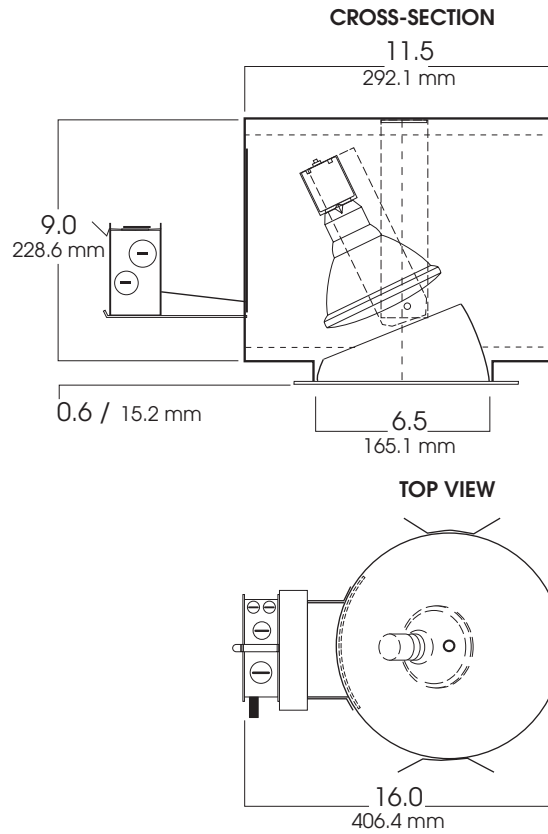

7" ADJUSTABLE DOWNLIGHT R30 / PAR30L / PAR38 LAMP 250 WATT MAX

A7IN
SPECTRUM
GOLD SERIES™

FEATURES & SPECIFICATIONS:

- Series features a 45° of vertical adjustment with a 359° of axial rotation for optimum positioning.
- Intended for Non-IC new construction. For IC applications, refer to page 1-400.
- Frame constructed of 20 ga. aluminum.
- Supplied with 27" long, heavy ga. galvanized steel bar hangers.
- **120 Volt** is standard. Use option **T277** for 277v supply feed.
- UL Listed for Damp Locations.
- For options detail, see page numbers listed below.

Max Ceiling Thickness: 1.5 (38.1 mm)
Ceiling Cutout: 7.2 Ø (182.9 mm Ø)
Fixture Weight: 6.0 lbs

CONE OF LIGHT

A7IN100w-Efficiency: 78.1%
Spacing: 0.16

SERIES	OPTIONS	TRIM / FINISH	TRIM OPTIONS	FIXTURE LAMPING*								
SGA7IN- Spectrum Gold 7" Adjustable	CB24 -C-Channel bars 1-470 CCEA -Chicago Ceiling Plenum CCEA 1-480 CR -Corrosion Resistant 1-460 FS -Fuse holder and fuse IC -Insulation Contact 1-400 PR -Plaster Ring 1-430 RM -Remodeler Housing 1-450 SCA -Slope Ceiling Adaptor 1-435 TBC -T-bar clips 1-475 TP -Tamper Resistant T277 -Step down Transformer 277v to 120v	AR7500-SG -Semi-Diffuse Low Iridescent (standard) CL -Clear Bright Alzak GO -Gold Alzak HZ -Matte Low Iridescent PW -Pewter Alzak UM -Umber Alzak WE -Wheat Alzak BL -Black Finish WH -White Finish PF -Polished Flange AR7550** -Finish as Specified (for lens options) Note: White flange is standard.	GS -Gasket GL -Clear Glass Lens PG -Prismatic Glass Lens SO -Micro Prism Solite™ Lens	<table border="1"> <thead> <tr> <th>LAMP</th> <th>MAX. WATTAGE</th> </tr> </thead> <tbody> <tr> <td>R 30</td> <td>100w</td> </tr> <tr> <td>PAR 30L</td> <td>75w</td> </tr> <tr> <td>PAR 38</td> <td>250w</td> </tr> </tbody> </table> <p>*Medium Base</p>	LAMP	MAX. WATTAGE	R 30	100w	PAR 30L	75w	PAR 38	250w
LAMP	MAX. WATTAGE											
R 30	100w											
PAR 30L	75w											
PAR 38	250w											
SGA7IN	CB24	AR7500 SG	GS									