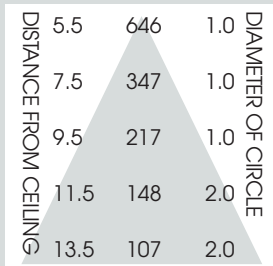

7" ADJUSTABLE DOWNLIGHT R30 / PAR30L / PAR38 LAMP 250 WATT MAX

A7IN
SPECTRUM
GOLD SERIES™

FEATURES & SPECIFICATIONS:

- Series features a 45° of vertical adjustment with a 359° of axial rotation for optimum positioning.
- Intended for Non-IC new construction. For IC applications, refer to page 1-400.
- Frame constructed of 20 ga. aluminum.
- Supplied with 27" long, heavy ga. galvanized steel bar hangers.
- **120 Volt** is standard. Use option **T277** for 277v supply feed.
- UL Listed for Damp Locations.
- For options detail, see page numbers listed below.

Max Ceiling Thickness: 1.5 (38.1 mm)
Ceiling Cutout: 7.2 Ø (182.9 mm Ø)
Fixture Weight: 6.0 lbs

CONE OF LIGHT

A7IN100w-Efficiency: 78.1%
Spacing: 0.16

SERIES	OPTIONS	TRIM / FINISH	TRIM OPTIONS	FIXTURE LAMPING*								
SGA7IN- Spectrum Gold 7" Adjustable	CB24 -C-Channel bars 1-470 CCEA -Chicago Ceiling Plenum CCEA 1-480 CR -Corrosion Resistant 1-460 FS -Fuse holder and fuse IC -Insulation Contact 1-400 PR -Plaster Ring 1-430 RM -Remodeler Housing 1-450 SCA -Slope Ceiling Adaptor 1-435 TBC -T-bar clips 1-475 TP -Tamper Resistant T277 -Step down Transformer 277v to 120v	AR7500-SG -Semi-Diffuse Low Iridescent (standard) CL -Clear Bright Alzak GO -Gold Alzak HZ -Matte Low Iridescent PW -Pewter Alzak UM -Umber Alzak WE -Wheat Alzak BL -Black Finish WH -White Finish PF -Polished Flange AR7550** -Finish as Specified (for lens options) Note: White flange is standard.	GS -Gasket GL -Clear Glass Lens PG -Prismatic Glass Lens SO -Micro Prism Solite™ Lens	<table border="1"> <thead> <tr> <th>LAMP</th> <th>MAX. WATTAGE</th> </tr> </thead> <tbody> <tr> <td>R 30</td> <td>100w</td> </tr> <tr> <td>PAR 30L</td> <td>75w</td> </tr> <tr> <td>PAR 38</td> <td>250w</td> </tr> </tbody> </table> <p>*Medium Base</p>	LAMP	MAX. WATTAGE	R 30	100w	PAR 30L	75w	PAR 38	250w
LAMP	MAX. WATTAGE											
R 30	100w											
PAR 30L	75w											
PAR 38	250w											
SGA7IN	CB24	AR7500 SG	GS									