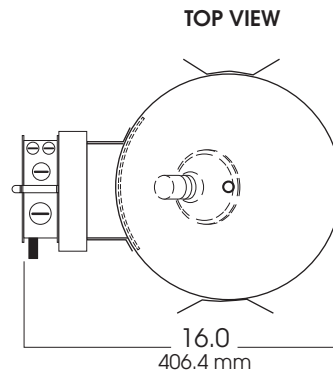

## FEATURES & SPECIFICATIONS:

- Series features up to 35° of vertical adjustment with 359° of axial rotation.
- Intended for Non-IC new construction. For IC applications, refer to page 1-400.
- Frame constructed of 20 ga. aluminum.
- Supplied with 27" long, heavy ga. galvanized steel bar hangers.
- Electronic transformer is standard.
- UL Listed for Damp Locations.
- For options detail, see page numbers listed below.

Max Ceiling Thickness: 1.5 (38.1 mm)  
 Ceiling Cutout: 5.6 Ø (142.9 mm Ø)  
 Fixture Weight: 6.0 lbs

CONE OF LIGHT

A5LV50w-Efficiency: 80.4%  
 Spacing: 0.18

SERIES	TRANSFORMER	LAMP	OPTIONS	TRIM / FINISH	TRIM OPTIONS	FIXTURE LAMPING						
<b>SGA5LV</b> Spectrum Gold 5" Vertical Adjustable	<b>E1</b> -Electronic, 120v <b>E2</b> -Electronic, 277v	<b>PAR36LV</b> <b>AR111</b>	<b>CB24</b> -C-Channel bars 1-470 <b>CCEA</b> -Chicago Ceiling Plenum CCEA 1-480 <b>CR</b> -Corrosion Resistant 1-460 <b>FS</b> -Fuse holder and fuse <b>MGN-1</b> -Magnetic Transformer 120v <b>MGN-2</b> -Magnetic Transformer 277v <b>PR</b> -Plaster Ring 1-430 <b>RM</b> -Remodeler Housing 1-450 <b>TBC</b> -T-bar clips 1-475 <b>TR</b> -Top Relamping Option <b>T277</b> -Step down Transformer 277v to 120v	<b>AR5500-SG</b> -Semi-Diffuse Low Iridescent (standard) <b>CL</b> -Clear Bright Alzak <b>GO</b> -Gold Alzak <b>HZ</b> -Matte Low Iridescent <b>PW</b> -Pewter Alzak <b>UM</b> -Umber Alzak <b>WE</b> -Wheat Alzak <b>BL</b> -Black Finish <b>WH</b> -White Finish <b>PF</b> -Polished Flange	<b>GL</b> -Clear Glass lens <b>GS</b> -Gasket <b>PG</b> -Prismatic (173) lens	<table border="1"> <thead> <tr> <th>LAMP</th> <th>MAX. WATTAGE</th> </tr> </thead> <tbody> <tr> <td>PAR 36LV</td> <td>50w</td> </tr> <tr> <td>AR 111</td> <td>75w</td> </tr> </tbody> </table>	LAMP	MAX. WATTAGE	PAR 36LV	50w	AR 111	75w
LAMP	MAX. WATTAGE											
PAR 36LV	50w											
AR 111	75w											
<b>SGA5LV</b>	<b>E1</b>	<b>PAR36LV</b>	<b>CB24</b>	<b>AR5500 SG</b>	<b>GS</b>							