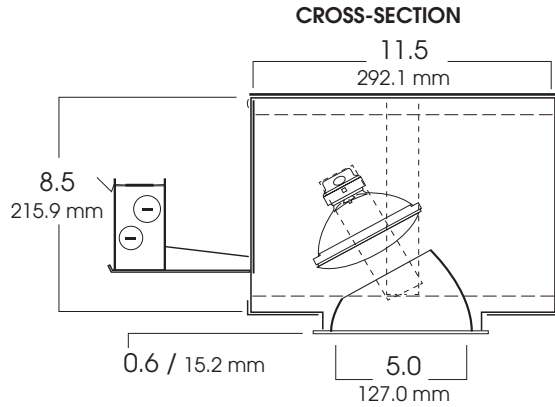

## FEATURES & SPECIFICATIONS:

- Series features up to 35° of vertical adjustment with 359° of axial rotation.
- Intended for Non-IC new construction. For IC applications, refer to page 1-400.
- Frame constructed of 20 ga. aluminum.
- Supplied with 27" long, heavy ga. galvanized steel bar hangers.
- Electronic transformer is standard.
- UL Listed for Damp Locations.
- For options detail, see page numbers listed below.

Max Ceiling Thickness: 1.5 (38.1 mm)  
 Ceiling Cutout: 5.6 Ø (142.9 mm Ø)  
 Fixture Weight: 6.0 lbs

CONE OF LIGHT

A5LV50w-Efficiency: 80.4%  
 Spacing: 0.18

SERIES	TRANSFORMER	LAMP	OPTIONS	TRIM / FINISH	TRIM OPTIONS	FIXTURE LAMPING						
<b>SGA5LV</b> Spectrum Gold 5" Vertical Adjustable	<b>E1</b> -Electronic, 120v <b>E2</b> -Electronic, 277v	<b>PAR36LV</b> <b>AR111</b>	<b>CB24</b> -C-Channel bars 1-470 <b>CCEA</b> -Chicago Ceiling Plenum CCEA 1-480 <b>CR</b> -Corrosion Resistant 1-460 <b>FS</b> -Fuse holder and fuse <b>MGN-1</b> -Magnetic Transformer 120v <b>MGN-2</b> -Magnetic Transformer 277v <b>PR</b> -Plaster Ring 1-430 <b>RM</b> -Remodeler Housing 1-450 <b>TBC</b> -T-bar clips 1-475 <b>TR</b> -Top Relamping Option <b>T277</b> -Step down Transformer 277v to 120v	<b>AR5500-SG</b> -Semi-Diffuse Low Iridescent (standard) <b>CL</b> -Clear Bright Alzak <b>GO</b> -Gold Alzak <b>HZ</b> -Matte Low Iridescent <b>PW</b> -Pewter Alzak <b>UM</b> -Umber Alzak <b>WE</b> -Wheat Alzak <b>BL</b> -Black Finish <b>WH</b> -White Finish <b>PF</b> -Polished Flange	<b>GL</b> -Clear Glass lens <b>GS</b> -Gasket <b>PG</b> -Prismatic (173) lens	<table border="1"> <thead> <tr> <th>LAMP</th> <th>MAX. WATTAGE</th> </tr> </thead> <tbody> <tr> <td>PAR 36LV</td> <td>50w</td> </tr> <tr> <td>AR 111</td> <td>75w</td> </tr> </tbody> </table>	LAMP	MAX. WATTAGE	PAR 36LV	50w	AR 111	75w
LAMP	MAX. WATTAGE											
PAR 36LV	50w											
AR 111	75w											
<b>SGA5LV</b>	<b>E1</b>	<b>PAR36LV</b>	<b>CB24</b>	<b>AR5500 SG</b>	<b>GS</b>							