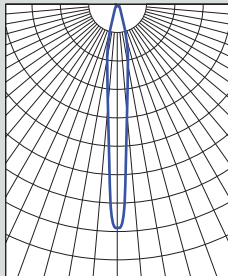

## FEATURES & SPECIFICATIONS:

- Series features up to 35° of vertical adjustment with 359° of axial rotation.
- Intended for Non-IC new construction. For IC applications, refer to page 1-400.
- Frame constructed of 20 ga. aluminum.
- Supplied with 27" long, heavy ga. galvanized steel bar hangers.
- Electronic transformer is standard.
- UL Listed for Damp Locations.
- For options detail, see page numbers listed below.

Max Ceiling Thickness: 1.5 (38.1 mm)  
 Ceiling Cutout: 5.6 Ø (142.9 mm Ø)  
 Fixture Weight: 6.0 lbs

CONE OF LIGHT

A5LV50w-Efficiency: 80.4%  
 Spacing: 0.18

SERIES	TRANSFORMER	LAMP	OPTIONS	TRIM / FINISH	TRIM OPTIONS	FIXTURE LAMPING						
<b>SGA5LV</b> Spectrum Gold 5" Vertical Adjustable	<b>E1</b> -Electronic, 120v <b>E2</b> -Electronic, 277v	<b>PAR36LV</b> <b>AR111</b>	<b>CB24</b> -C-Channel bars 1-470 <b>CCEA</b> -Chicago Ceiling Plenum CCEA 1-480 <b>CR</b> -Corrosion Resistant 1-460 <b>FS</b> -Fuse holder and fuse <b>MGN-1</b> -Magnetic Transformer 120v <b>MGN-2</b> -Magnetic Transformer 277v <b>PR</b> -Plaster Ring 1-430 <b>RM</b> -Remodeler Housing 1-450 <b>TBC</b> -T-bar clips 1-475 <b>TR</b> -Top Relamping Option <b>T277</b> -Step down Transformer 277v to 120v	<b>AR5500-SG</b> -Semi-Diffuse Low Iridescent (standard) <b>CL</b> -Clear Bright Alzak <b>GO</b> -Gold Alzak <b>HZ</b> -Matte Low Iridescent <b>PW</b> -Pewter Alzak <b>UM</b> -Umber Alzak <b>WE</b> -Wheat Alzak <b>BL</b> -Black Finish <b>WH</b> -White Finish <b>PF</b> -Polished Flange	<b>GL</b> -Clear Glass lens <b>GS</b> -Gasket <b>PG</b> -Prismatic (173) lens	<table border="1"> <thead> <tr> <th>LAMP</th> <th>MAX. WATTAGE</th> </tr> </thead> <tbody> <tr> <td>PAR 36LV</td> <td>50w</td> </tr> <tr> <td>AR 111</td> <td>75w</td> </tr> </tbody> </table>	LAMP	MAX. WATTAGE	PAR 36LV	50w	AR 111	75w
LAMP	MAX. WATTAGE											
PAR 36LV	50w											
AR 111	75w											
<b>SGA5LV</b>	<b>E1</b>	<b>PAR36LV</b>	<b>CB24</b>	<b>AR5500 SG</b>	<b>GS</b>							