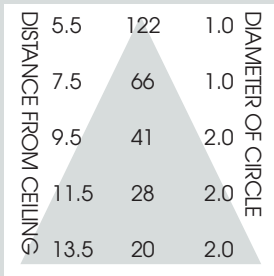

## FEATURES & SPECIFICATIONS:

- Series features up to 35° of vertical adjustment with 359° of axial rotation.
- Intended for Non-IC new construction. For IC applications, refer to page 1-400.
- Frame constructed of 20 ga. aluminum.
- Supplied with 27" long, heavy ga. galvanized steel bar hangers.
- Electronic transformer is standard.
- UL Listed for Damp Locations.
- For options detail, see page numbers listed below.

Max Ceiling Thickness: 1.5 (38.1 mm)  
 Ceiling Cutout: 5.6 Ø (142.9 mm Ø)  
 Fixture Weight: 6.0 lbs

CONE OF LIGHT

A5LV50w-Efficiency: 80.4%  
 Spacing: 0.18

SERIES	TRANSFORMER	LAMP	OPTIONS	TRIM / FINISH	TRIM OPTIONS	FIXTURE LAMPING						
<b>SGA5LV</b> Spectrum Gold 5" Vertical Adjustable	<b>E1</b> -Electronic, 120v <b>E2</b> -Electronic, 277v	<b>PAR36LV</b> <b>AR111</b>	<b>CB24</b> -C-Channel bars 1-470 <b>CCEA</b> -Chicago Ceiling Plenum CCEA 1-480 <b>CR</b> -Corrosion Resistant 1-460 <b>FS</b> -Fuse holder and fuse <b>MGN-1</b> -Magnetic Transformer 120v <b>MGN-2</b> -Magnetic Transformer 277v <b>PR</b> -Plaster Ring 1-430 <b>RM</b> -Remodeler Housing 1-450 <b>TBC</b> -T-bar clips 1-475 <b>TR</b> -Top Relamping Option <b>T277</b> -Step down Transformer 277v to 120v	<b>AR5500-SG</b> -Semi-Diffuse Low Iridescent (standard) <b>CL</b> -Clear Bright Alzak <b>GO</b> -Gold Alzak <b>HZ</b> -Matte Low Iridescent <b>PW</b> -Pewter Alzak <b>UM</b> -Umber Alzak <b>WE</b> -Wheat Alzak <b>BL</b> -Black Finish <b>WH</b> -White Finish <b>PF</b> -Polished Flange	<b>GL</b> -Clear Glass lens <b>GS</b> -Gasket <b>PG</b> -Prismatic (173) lens	<table border="1"> <thead> <tr> <th>LAMP</th> <th>MAX. WATTAGE</th> </tr> </thead> <tbody> <tr> <td>PAR 36LV</td> <td>50w</td> </tr> <tr> <td>AR 111</td> <td>75w</td> </tr> </tbody> </table>	LAMP	MAX. WATTAGE	PAR 36LV	50w	AR 111	75w
LAMP	MAX. WATTAGE											
PAR 36LV	50w											
AR 111	75w											
<b>SGA5LV</b>	<b>E1</b>	<b>PAR36LV</b>	<b>CB24</b>	<b>AR5500 SG</b>	<b>GS</b>							