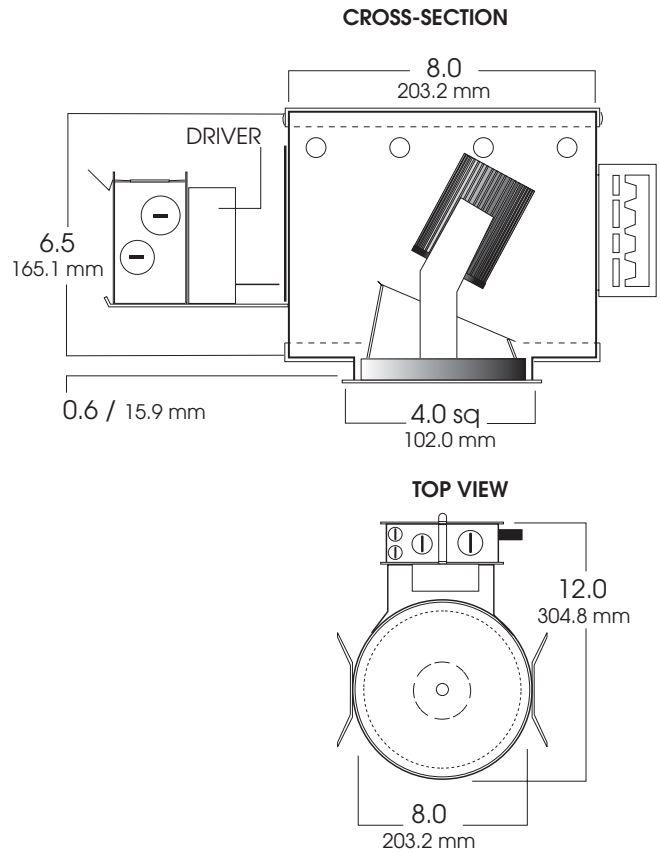

### FEATURES & SPECIFICATIONS:

- Infinium "Pulse-Tech" features integral air-cooling technology.
- Single high powered LED produces point source quality and luminaire focus.
- High flux density 14 watt LED.
- All LED modules are replaceable and up-gradable
- Equivalent to 50 watt MR16, 20 watt metal halide, and 75 watt incandescent lamps.
- 50,000 hours rated lamp life means low maintenance
- Trim supports a variety of lens /accessory options.
- Intended for Non-IC new construction. For IC applications, refer to page 1-400.
- Frame constructed of 20 ga. aluminum.
- Supplied with 27" long, heavy ga. galvanized steel bar hangers.
- Electronic driver 120 Volt standard.
- Manufactured and built to UL standard No 1589

Max Ceiling Thickness: 1.5 (38.1 mm)  
Ceiling Cutout: 4.6<sup>2</sup> (116.8 mm)<sup>2</sup>  
Fixture Weight: 4.0 lbs

SERIES	LED	KELVIN	CRI	LUMENS	BEAM	VOLTAGE	OPTIONS	TRIM / FINISH	OPTIONS
SGA4SQLED- INFINIUM 4" LED Square Adjustable Downlight	14w	2K (2800K)	80	340	12D 21D 38D	E1 -120 Volt E2 -277 Volt	<b>BH6</b> -Expandable Bar Hangers, 6" - 12" <b>BH12</b> -Expandable Bar Hangers, 12" - 24" <b>CB24</b> -C-Channel bars 1-470 <b>CR</b> -Corrosion Resistant 1-460 <b>PR</b> -Plaster Ring 1-430 <b>TBC</b> -T-bar clips 1-475 <b>EMLED</b> -Emergency Back-up Battery <b>DIMLED</b> -LED Dimming Module	<b>AR0204-MW</b> -Matte White (standard) <b>SG</b> -Soft Glow <b>CL</b> -Clear Bright Alzak <b>GO</b> -Gold Alzak <b>HZ</b> -Matte Low Iridescent <b>PW</b> -Pewter Alzak <b>UM</b> -Umber Alzak <b>WE</b> -Wheat Alzak <b>BL</b> -Black Finish <b>PF</b> -Polished Flange <b>BB</b> -Black Micro Baffle <b>WB</b> -White Micro Baffle	<b>FM</b> -Diffuse Microlens <b>GS</b> -Gasket <b>SO</b> -Micro Prism Solite™ lens
		3K (3200K)	90	350	12D 21D 38D	E1 -120 Volt E2 -277 Volt			
		4K (4100K)	70	420	12D 21D 38D	E1 120 Volt E2 -277 Volt			
<b>SGA4SQLED</b>	<b>14W</b>	<b>3K</b>			<b>21D</b>	<b>E1</b>	<b>EMLED</b>	<b>AR0204 MW</b>	<b>GS</b>