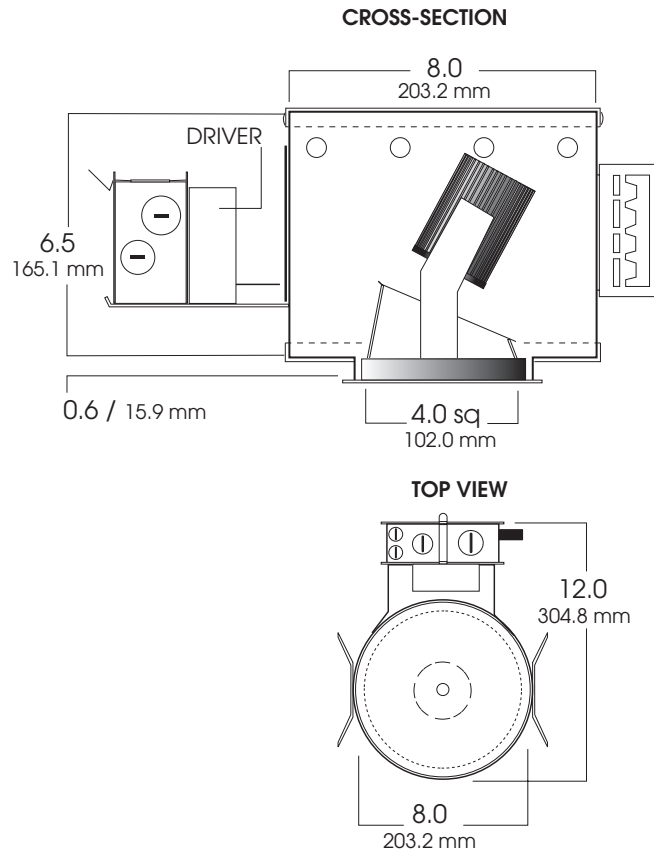

INFINIUM™ LED SERIES LED ACCENT LIGHTING GUIDE “PULSE TECH” 14 WATT

A4SQLED
SPECTRUM
INFINIUM™

FEATURES & SPECIFICATIONS:

- Square 14 watt, “Pulse Tech” LED series.
- Features integral air-cooling technology.
- Single high powered LED produces point source quality and luminaire focus.
- All LED modules and drivers are replacable and up-gradeable.
- 50,000 hours rated LED system life.
- Intended for Non-IC new construction.
- **Not Dimmable.**
- Supplied with 27” long, #12 ga. galvanized steel bar hangers.
- Manufactured and built to UL standard No 8750.

Max Ceiling Thickness: 1.5 (38.1 mm)
Ceiling Cutout: 4.6² (116.8 mm)²
Fixture Weight: 4.0 lbs

KELVIN°	WATTAGE	LUMENS
27K°	14W	350
31K°	14W	375
35K°	14W	400
41K°	14W	480
55K°	14W	560

SERIES	LED	KELVIN	BEAM	VOLTAGE	OPTIONS	TRIM / FINISH	OPTIONS
SGA4SQLED- INFINIUM 4” LED Square Adjustable Downlight	14w	27K -2700° Kelvin 31K -3100° Kelvin 35K -2900° Kelvin 41K -4100° Kelvin 55K -5500° Kelvin	ND (12°) MD (22°) WD (38°)	E1 -Electronic, 120v E2 -Electronic, 277v Dimming Not Available	BH6 -Expandable Bar Hangers, 6” - 12” BH12 -Expandable Bar Hangers, 12” - 24” CB24 -C-Channel bars (1-470) FS -Fuse Holder and Fuse CR -Corrosion Resistant (1-460) PR -Plaster Ring (1-430) TBC -T-bar clips (1-475) GR -Goof Ring (1-470) SCA -Slope Ceiling Adaptor (1-435)	AR0204LED-MW -Matte White (standard) SG -Semi- Diffuse Low Iridescent HZ -Matte Low Iridescent WE -Wheat Alzak MB -Matte Black CC -Custom Color PF -Polished Flange WF -White Flange	GS -Gasket WL -Wet Location DEC -Decorative trims available- see Trim Pages
SGA4SQLED	14W	31K	MD	E1	CB24	AR0204LED SG	GS