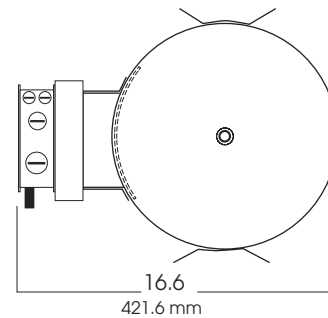

TOP VIEW

For 2700-3100K
CRI 85
For 3100-3500K
CRI 80
For 4100-5100K
CRI 75

SERIES	LED	KELVIN	CRI	BEAM	DRIVER	OPTIONS	TRIM / FINISH
SGA4SQLED- 4" LED Adjustable Square Downlight	20W	27K -2700 Kelvin (2700K°)	85	ND	E1 -Electronic,120V	BH6 -Expandable Bar Hangers, 6" - 21"	AR0204- (4" Square Aperture)
	30W			MD	E2 -Electronic,277V	BH12 -Expandable Bar Hangers, 12" - 24"	SG -Semi-Diffuse Low Iridescent (standard)
	40W	32K -3200 Kelvin (3200K°)	80		DR1 (STR) -Strato Dimming 120v (30w only)	CB24 -C-Channel bars 1-470	MW -White Finish
SGA6SQLED- 6" LED Adjustable Square Downlight		41K -4100 Kelvin (4100K°)	75		DR2 (STR) -Strato Dimming 277v (30w only)	FS -Fusing	CL -Clear Bright Alzak
		55K -5500 Kelvin (5500K°)	72			CCEA -Chicago Ceiling Plenum CCEA 1-480	GO -Gold Alzak
						CR -Corrosion Resistant 1-460	HZ -Matte Low Iridescent
						PR -Plaster Ring 1-430	PW -Pewter Alzak
						TBC -T-bar clips 1-475	UM -Umber Alzak
						EMLED -Emergency Back-up Battery 1-423 (90 min/800 lumens)	WE -Wheat Alzak
						Consult Factory for Other EM Options	BL -Black Finish
							PF -Polished Flange
SGA4SQLED	20W	3K		ND	E1	EMLED	AR0204 SG

Dimensions shown are nominal. Spectrum Lighting is continually improving products and reserves the right to make changes that will not alter performance or appearance with or without written notice.

PROJECT:	TYPE:
CAT. NO.: