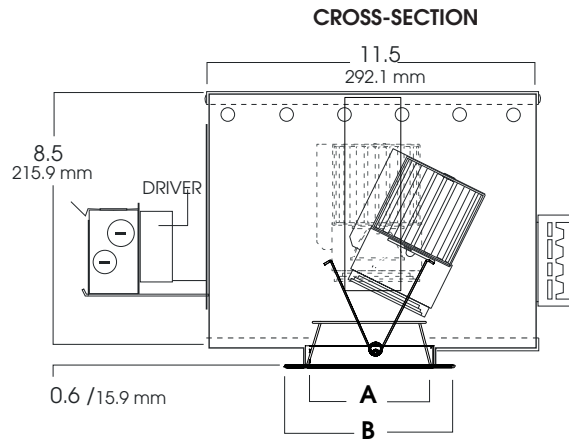

INFINIUM™ SQUARE LED SERIES LED ADJUSTABLE ACCENT LIGHT 40 WATT MAX

ASQLED
SPECTRUM
INFINIUM™

FEATURES & SPECIFICATIONS:

- Infinium™ LED adjustable square aperture accent light.
- Single high powered LED produces point source quality and luminaire focus.
- High flux density LED.
- Rotates 361°/locks. Tilt to 45°/locks.
- All LED modules are replaceable and up-gradable.
- 50,000 hours rated LED life means low maintenance.
- Trim supports a variety of lens /accessory options.
- Intended for Non-IC new construction.
- Frame constructed of 20 ga. aluminum.
- Supplied with 27" long, heavy ga. galvanized steel bar hangers.
- Electronic driver 120 Volt standard.
- Manufactured and tested to UL test no. 1598.

Max Ceiling Thickness: 1.5 (38.1 mm)
Ceiling Cutout: 4.6x4.6 / 6.7x6.7
Fixture Weight: 5 lbs. / 7 lbs.

KELVIN°	WATTAGE	LUMENS
27K°	30W	1280
	40W	1640
32K°	30W	1400
	40W	1800
41K°	30W	1650
	40W	2100
55K°	30W	1900
	40W	2400