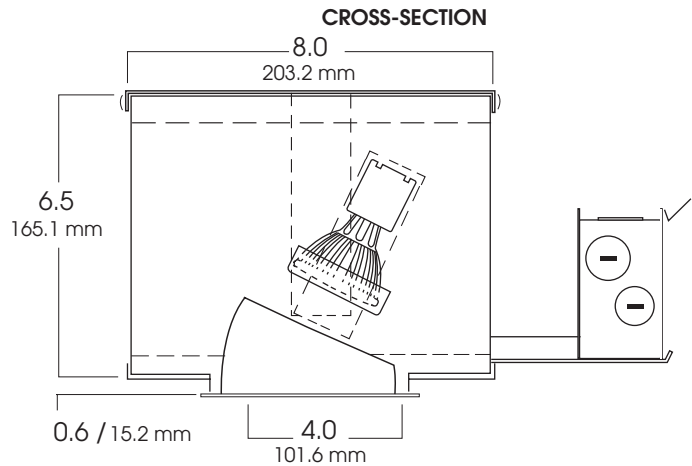

4" ADJUSTABLE DOWNLIGHT PAR20 LAMP 50 WATT MAX

A4IN
SPECTRUM
GOLD SERIES™

FEATURES & SPECIFICATIONS:

- Series features up to 35° of vertical adjustment with 359° of axial rotation.
- Intended for Non-IC new construction. For IC applications, refer to page 1-400.
- Frame constructed of 20 ga. aluminum.
- Supplied with 27" long, heavy ga. galvanized steel bar hangers.
- **120 Volt** is standard. Use option **T277** for 277v supply feed.
- UL Listed for Damp Locations.
- For options detail, see page numbers listed below.

Max Ceiling Thickness: 1.5 (38.1 mm)
Ceiling Cutout: 4.6 Ø (116.8 mm Ø)
Fixture Weight: 4.7 lbs

DISTANCE FROM CEILING	DIAMETER OF CIRCLE
5.5	136
7.5	73
9.5	45
11.5	31
13.5	23

CONE OF LIGHT

A4IN50w- Efficiency: 89.4%
Spacing: 0.18