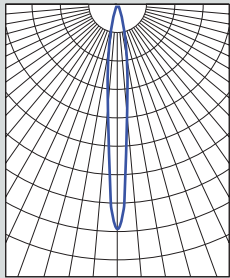

4" ADJUSTABLE DOWNLIGHT PAR20 LAMP 50 WATT MAX

A4IN
SPECTRUM
GOLD SERIES™

FEATURES & SPECIFICATIONS:

- Series features up to 35° of vertical adjustment with 359° of axial rotation.
- Intended for Non-IC new construction. For IC applications, refer to page 1-400.
- Frame constructed of 20 ga. aluminum.
- Supplied with 27" long, heavy ga. galvanized steel bar hangers.
- **120 Volt** is standard. Use option **T277** for 277v supply feed.
- UL Listed for Damp Locations.
- For options detail, see page numbers listed below.

Max Ceiling Thickness: 1.5 (38.1 mm)
Ceiling Cutout: 4.6 Ø (116.8 mm Ø)
Fixture Weight: 4.7 lbs

DISTANCE FROM CEILING	DIAMETER OF CIRCLE
5.5	136
7.5	73
9.5	45
11.5	31
13.5	23

CONE OF LIGHT

A4IN50w- Efficiency: 89.4%
Spacing: 0.18