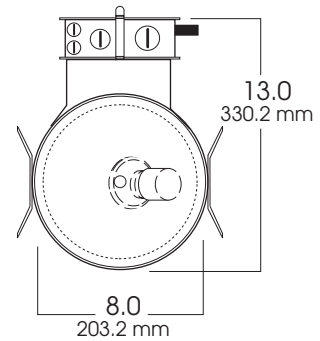

Max Ceiling Thickness: 1.5 (38.1 mm)
Ceiling Cutout: 4.6 Ø (116.8 mm Ø)
Fixture Weight: 4.7 lbs

DISTANCE FROM CEILING	DIAMETER OF CIRCLE
5.5	136
7.5	73
9.5	45
11.5	31
13.5	23

CONE OF LIGHT

A4IN50w- Efficiency: 89.4%
Spacing: 0.18

PINHOLE TRIM

2.0 Ø

SLOT TRIM

1.5 x 2.8

TOP VIEW

SERIES	OPTIONS	TRIM / FINISH	TRIM OPTIONS	FIXTURE LAMPING*				
SGA4IN- Spectrum Gold 4" Vertical Adjustable	BH6 -Expandable Bar Hangers, 6" - 12" BH12 -Expandable Bar Hangers, 12" - 24" CB24 -C-Channel bars 1-470 CCEA -Chicago Ceiling Plenum CCEA 1-480 CR -Corrosion Resistant 1-460 FS -Fuse holder and fuse IC -Insulation Contact 1-400 PR -Plaster Ring 1-430 RM -Remodeler Housing 1-450 TBC -T-bar clips 1-475 TR -Top Relamping Option T277 -Step down Transformer 277v to 120v * For available Louvers and Lenses see Page 1-410	AR4500-SG -Semi-Diffuse Low Iridescent (standard) CL -Clear Bright Alzak GO -Gold Alzak HZ -Matte Low Iridescent PW -Pewter Alzak UM -Umber Alzak WE -Wheat Alzak BL -Black Finish WH -White Finish PF -Polished Flange Note: White flange is standard.	GL -Clear Glass lens GS Gasket SO -Micro Prism Solite™ lens PG -Prismatic (T73) lens PH¹ -Pin Hole Trim (Matte White standard) SL² -Oval Slot (Matte White standard) ¹ Specify PH/MB for Matte Black ² Specify SL/MB for Matte Black	<table border="1"> <thead> <tr> <th>LAMP</th> <th>MAX. WATTAGE</th> </tr> </thead> <tbody> <tr> <td>PAR 20</td> <td>50w</td> </tr> </tbody> </table> <p>*Medium Base</p>	LAMP	MAX. WATTAGE	PAR 20	50w
LAMP	MAX. WATTAGE							
PAR 20	50w							
SGA4IN	CB24	AR4500 SG	GS					