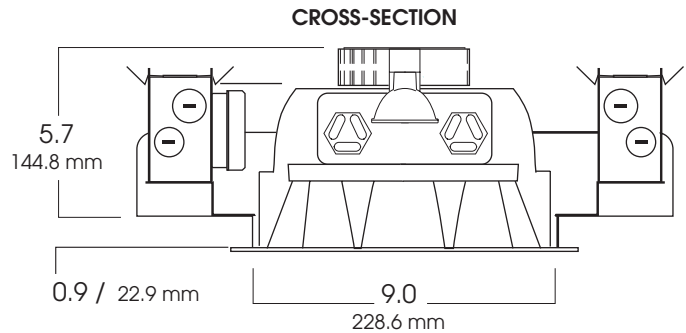

9" HORIZONTAL CF / MR16 TURBO LOUVER

2 x 42 WATT CF / 50 WATT MAX MR16

9HMR16
SPECTRUM
GOLD SERIES™

FEATURES & SPECIFICATIONS:

- SG9HMR16 features a radial turbo louver with dual lamp sources for multi-level lighting applications.
- Intended for Non-IC new construction.
- Frame constructed of 20 ga. galvanized steel.
- Supplied with 27" long, heavy ga. galvanized steel bar hangers.
- Fluorescent Ballasts shall be integrally mounted, electronic sound rated "A", Class P, 120v or 277v. MR-16 transformer shall be integrally mounted, electronic, with a maximum 50 watt rating.
- UL Listed for Damp Locations.
- For options detail, see page numbers listed below.

Max Ceiling Thickness: 1.5 (38.1 mm)
Ceiling Cutout: 9.4 Ø (238.8 mm Ø)
Fixture Weight: 8.0 lbs

CONE OF LIGHT

9HMR16242w - Efficiency: 35.5%
Spacing: 0.60

SERIES	WATTS ¹	BALLAST	OPTIONS	TRIM / FINISH
SG9HMR16- Spectrum Gold 9" Horizontal with MR16	226 232 242	E1 - Electronic, 120v E2 - Electronic, 277v DA1 - Advance Mark 10™ powerline dimming, 120v DA2 - Advance Mark 10™ powerline dimming, 277v DAM7 - Advance Mark 7™ 0-10v dimming, 120v thru 277v DL1 - Lutron Compact SE™ 120v (min. dimming level 5%) DL2 - Lutron Compact SE™ 277v (min. dimming level 5%)	CB24 -C-Channel bars 1-470 CCEA -Chicago Ceiling Plenum CCEA 1-480 CR -Corrosion Resistant 1-460 EM -Emergency battery pack 1-420 FS -Fuse holder and fuse PR -Plaster Ring 1-430 RM -Remodeler Housing 1-450 TBC -T-bar clips 1-475 TP -Tampor Resistant TST -Twist-Lok Socket 1-425	AR9435TU-SG -Semi-Diffuse Low Iridescent (standard) GM -Corrugated Soft Glow GO -Gold Alzak MB -Matte Black MW -Matte White PW -Pewter Alzak UM -Umber Alzak WE -Wheat Alzak BF -Black Flange WF -White Flange CC -Custom Color
SG9HMR16	242 ¹ Triple Tube lamp	E1	EM/	AR9435TU SG