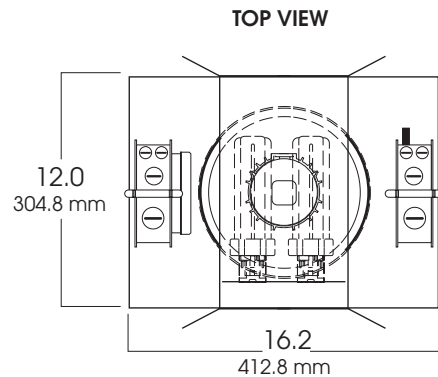

9" HORIZONTAL CF / MR16 TURBO LOUVER

2 x 42 WATT CF / 50 WATT MAX MR16

9HMR16
SPECTRUM
GOLD SERIES™

FEATURES & SPECIFICATIONS:

- SG9HMR16 features a radial turbo louver with dual lamp sources for multi-level lighting applications.
- Intended for Non-IC new construction.
- Frame constructed of 20 ga. galvanized steel.
- Supplied with 27" long, heavy ga. galvanized steel bar hangers.
- Fluorescent Ballasts shall be integrally mounted, electronic sound rated "A", Class P, 120v or 277v. MR-16 transformer shall be integrally mounted, electronic, with a maximum 50 watt rating.
- UL Listed for Damp Locations.
- For options detail, see page numbers listed below.

Max Ceiling Thickness: 1.5 (38.1 mm)
Ceiling Cutout: 9.4 Ø (238.8 mm Ø)
Fixture Weight: 8.0 lbs

CONE OF LIGHT

9HMR16242w - Efficiency: 35.5%
Spacing: 0.60

SERIES	WATTS ¹	BALLAST	OPTIONS	TRIM / FINISH
SG9HMR16- Spectrum Gold 9" Horizontal with MR16	226 232 242	E1 - Electronic, 120v E2 - Electronic, 277v DA1 - Advance Mark 10™ powerline dimming, 120v DA2 - Advance Mark 10™ powerline dimming, 277v DAM7 - Advance Mark 7™ 0-10v dimming, 120v thru 277v DL1 - Lutron Compact SE™ 120v (min. dimming level 5%) DL2 - Lutron Compact SE™ 277v (min. dimming level 5%)	CB24 -C-Channel bars 1-470 CCEA -Chicago Ceiling Plenum CCEA 1-480 CR -Corrosion Resistant 1-460 EM -Emergency battery pack 1-420 FS -Fuse holder and fuse PR -Plaster Ring 1-430 RM -Remodeler Housing 1-450 TBC -T-bar clips 1-475 TP -Tampor Resistant TST -Twist-Lok Socket 1-425	AR9435TU-SG -Semi-Diffuse Low Iridescent (standard) GM -Corrugated Soft Glow GO -Gold Alzak MB -Matte Black MW -Matte White PW -Pewter Alzak UM -Umber Alzak WE -Wheat Alzak BF -Black Flange WF -White Flange CC -Custom Color
SG9HMR16	242 ¹ Triple Tube lamp	E1	EM/	AR9435TU SG