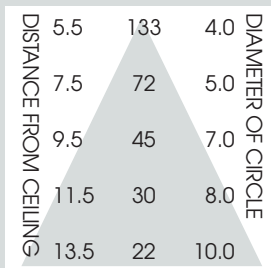

9" HORIZONTAL CF / MR16 TURBO LOUVER

2 x 42 WATT CF / 50 WATT MAX MR16

9HMR16
SPECTRUM
GOLD SERIES™

FEATURES & SPECIFICATIONS:

- SG9HMR16 features a radial turbo louver with dual lamp sources for multi-level lighting applications.
- Intended for Non-IC new construction.
- Frame constructed of 20 ga. galvanized steel.
- Supplied with 27" long, heavy ga. galvanized steel bar hangers.
- Fluorescent Ballasts shall be integrally mounted, electronic sound rated "A", Class P, 120v or 277v. MR-16 transformer shall be integrally mounted, electronic, with a maximum 50 watt rating.
- UL Listed for Damp Locations.
- For options detail, see page numbers listed below.

Max Ceiling Thickness: 1.5 (38.1 mm)
Ceiling Cutout: 9.4 Ø (238.8 mm Ø)
Fixture Weight: 8.0 lbs

CONE OF LIGHT

9HMR16242w - Efficiency: 35.5%
Spacing: 0.60

SERIES	WATTS ¹	BALLAST	OPTIONS	TRIM / FINISH
SG9HMR16- Spectrum Gold 9" Horizontal with MR16	226 232 242	E1 - Electronic, 120v E2 - Electronic, 277v DA1 - Advance Mark 10™ powerline dimming, 120v DA2 - Advance Mark 10™ powerline dimming, 277v DAM7 - Advance Mark 7™ 0-10v dimming, 120v thru 277v DL1 - Lutron Compact SE™ 120v (min. dimming level 5%) DL2 - Lutron Compact SE™ 277v (min. dimming level 5%)	CB24 -C-Channel bars 1-470 CCEA -Chicago Ceiling Plenum CCEA 1-480 CR -Corrosion Resistant 1-460 EM -Emergency battery pack 1-420 FS -Fuse holder and fuse PR -Plaster Ring 1-430 RM -Remodeler Housing 1-450 TBC -T-bar clips 1-475 TP -Tampor Resistant TST -Twist-Lok Socket 1-425	AR9435TU-SG -Semi-Diffuse Low Iridescent (standard) GM -Corrugated Soft Glow GO -Gold Alzak MB -Matte Black MW -Matte White PW -Pewter Alzak UM -Umber Alzak WE -Wheat Alzak BF -Black Flange WF -White Flange CC -Custom Color
SG9HMR16	242 ¹ Triple Tube lamp	E1	EM/	AR9435TU SG