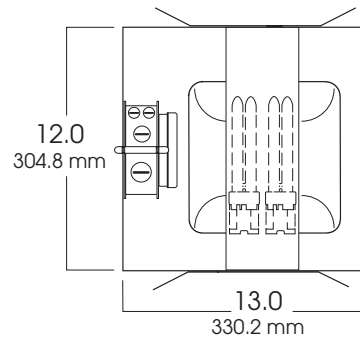

## FEATURES & SPECIFICATIONS:

- SG8Y features an extra deep reflector for maximum cutoff.
- Intended for Non-IC new construction. For IC applications, refer to page 1-400.
- Frame constructed of 20 ga. galvanized steel.
- Supplied with 27" long, heavy ga. galvanized steel bar hangers.
- Ballasts shall be integrally mounted, electronic sound rated "A", Class P, multi-volt 120v - 277v.
- UL Listed for Damp Locations.
- For options detail, see page numbers listed below.

Max Ceiling Thickness: 1.0 (25.4 mm)  
Ceiling Cutout: 9.0<sup>2</sup> (228.6 mm)<sup>2</sup>  
Fixture Weight: 5.5 lbs

CONE OF LIGHT

**8Y142w**- Efficiency: 59.8%  
Spacing: 0.98

CROSS-SECTION

TOP VIEW

SERIES	WATTS	BALLAST	OPTIONS	TRIM / FINISH	TRIM OPTIONS
<b>SG8YSQCF-</b> Spectrum Gold 8" Horizontal Deep Square	<b>(1 or 2) 13</b> <b>(1 or 2) 18</b> <b>(1 or 2) 26<sup>T</sup></b> <b>(1 or 2) 32</b> <b>(1 or 2) 42</b>	<b>EX</b> -Electronic, multi-volt 120v thru 277v <b>DA1</b> -Advance Mark 10™ powerline dimming, 120v <sup>1</sup> <b>DA2</b> -Advance Mark 10™ powerline dimming, 277v <sup>1</sup> <b>DAM7</b> -Advance Mark 7™ 0-10v dimming, 120v thru 277v <b>DL1</b> -Lutron Compact SE™ 120v (min. dimming level 5%) <sup>1</sup> <b>DL2</b> -Lutron Compact SE™ 277v (min. dimming level 5%) <sup>1</sup>	<b>CB24</b> -C-Channel bars 1-470 <b>CCEA</b> -Chicago Ceiling Plenum CCEA 1-480 <b>CR</b> -Corrosion Resistant 1-460 <b>EM</b> -Emergency battery pack 1-420 <b>FS</b> -Fuse holder and fuse <b>IC</b> -Insulation Contact 1-400 <b>PR</b> -Plaster Ring 1-430 <b>TBC</b> -T-bar clips 1-475 <b>TST</b> -Twist-Lok Socket 1-425	<b>AR0810-GW</b> -Gloss White (standard) <b>SG</b> -Semi-Diffuse Low Iridescent	<b>GS</b> -Gasket
<b>SG8YSQCF</b>	<b>132</b>	<b>EX</b>	<b>EM/</b>	<b>AR0810 GW</b>	<b>GS</b>