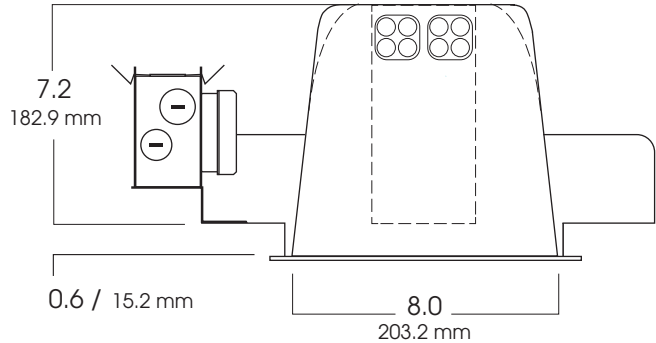

Max Ceiling Thickness: 1.0 (25.4 mm)  
Ceiling Cutout: 9.0<sup>2</sup> (228.6 mm)<sup>2</sup>  
Fixture Weight: 5.5 lbs

CONE OF LIGHT

**8Y142w**- Efficiency: 59.8%  
Spacing: 0.98

CROSS-SECTION

TOP VIEW

SERIES	WATTS	BALLAST	OPTIONS	TRIM / FINISH	TRIM OPTIONS
<b>SG8YSQCF-</b> Spectrum Gold 8" Horizontal Deep Square	<b>(1 or 2) 13</b> <b>(1 or 2) 18</b> <b>(1 or 2) 26<sup>T</sup></b> <b>(1 or 2) 32</b> <b>(1 or 2) 42</b>	<b>EX</b> -Electronic, multi-volt 120v thru 277v <b>DA1</b> -Advance Mark 10™ powerline dimming, 120v <sup>1</sup> <b>DA2</b> -Advance Mark 10™ powerline dimming, 277v <sup>1</sup> <b>DAM7</b> -Advance Mark 7™ 0-10v dimming, 120v thru 277v <b>DL1</b> -Lutron Compact SE™ 120v (min. dimming level 5%) <sup>1</sup> <b>DL2</b> -Lutron Compact SE™ 277v (min. dimming level 5%) <sup>1</sup>	<b>CB24</b> -C-Channel bars 1-470 <b>CCEA</b> -Chicago Ceiling Plenum CCEA 1-480 <b>CR</b> -Corrosion Resistant 1-460 <b>EM</b> -Emergency battery pack 1-420 <b>FS</b> -Fuse holder and fuse <b>IC</b> -Insulation Contact 1-400 <b>PR</b> -Plaster Ring 1-430 <b>TBC</b> -T-bar clips 1-475 <b>TST</b> -Twist-Lok Socket 1-425	<b>AR0810-GW</b> -Gloss White (standard) <b>SG</b> -Semi-Diffuse Low Iridescent	<b>GS</b> -Gasket
<b>SG8YSQCF</b>	<b>132</b>	<b>EX</b>	<b>EM/</b>	<b>AR0810 GW</b>	<b>GS</b>

<sup>1</sup> Triple Tube lamp

<sup>1</sup> Not available for 13w Quad or TRT lamp

Note: White flange is standard.

Dimensions shown are nominal. Spectrum Lighting is continually improving products and reserves the right to make changes that will not alter performance or appearance with or without written notice.