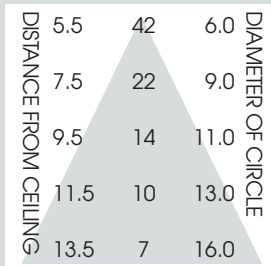

# 8" HORIZONTAL FLUORESCENT DEEP SQUARE APERTURE 2 X 42 WATT MAX

**8Y**  
**SPECTRUM**  
**GOLD SERIES™**

Max Ceiling Thickness: 1.0 (25.4 mm)  
Ceiling Cutout: 9.0<sup>2</sup> (228.6 mm)<sup>2</sup>  
Fixture Weight: 5.5 lbs

CONE OF LIGHT

**8Y142w**- Efficiency: 59.8%  
Spacing: 0.98

CROSS-SECTION

TOP VIEW

SERIES	WATTS	BALLAST	OPTIONS	TRIM / FINISH	TRIM OPTIONS
<b>SG8YSQCF-</b> Spectrum Gold 8" Horizontal Deep Square	<b>(1 or 2) 13</b> <b>(1 or 2) 18</b> <b>(1 or 2) 26<sup>T</sup></b> <b>(1 or 2) 32</b> <b>(1 or 2) 42</b>	<b>EX</b> -Electronic, multi-volt 120v thru 277v <b>DA1</b> -Advance Mark 10™ powerline dimming, 120v <sup>1</sup> <b>DA2</b> -Advance Mark 10™ powerline dimming, 277v <sup>1</sup> <b>DAM7</b> -Advance Mark 7™ 0-10v dimming, 120v thru 277v <b>DL1</b> -Lutron Compact SE™ 120v (min. dimming level 5%) <sup>1</sup> <b>DL2</b> -Lutron Compact SE™ 277v (min. dimming level 5%) <sup>1</sup>	<b>CB24</b> -C-Channel bars 1-470 <b>CCEA</b> -Chicago Ceiling Plenum CCEA 1-480 <b>CR</b> -Corrosion Resistant 1-460 <b>EM</b> -Emergency battery pack 1-420 <b>FS</b> -Fuse holder and fuse <b>IC</b> -Insulation Contact 1-400 <b>PR</b> -Plaster Ring 1-430 <b>TBC</b> -T-bar clips 1-475 <b>TST</b> -Twist-Lok Socket 1-425	<b>AR0810-GW</b> -Gloss White (standard) <b>SG</b> -Semi-Diffuse Low Iridescent	<b>GS</b> -Gasket
<b>SG8YSQCF</b>	<b>132</b>	<b>EX</b>	<b>EM/</b>	<b>AR0810 GW</b>	<b>GS</b>