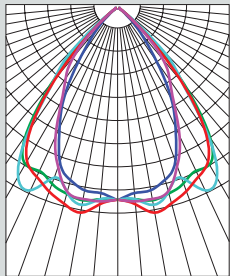

# 8" HORIZONTAL FLUORESCENT DEEP SQUARE APERTURE 2 X 42 WATT MAX

**8Y**  
**SPECTRUM**  
**GOLD SERIES™**

## FEATURES & SPECIFICATIONS:

- SG8Y features an extra deep reflector for maximum cutoff.
- Intended for Non-IC new construction. For IC applications, refer to page 1-400.
- Frame constructed of 20 ga. galvanized steel.
- Supplied with 27" long, heavy ga. galvanized steel bar hangers.
- Ballasts shall be integrally mounted, electronic sound rated "A", Class P, multi-volt 120v - 277v.
- UL Listed for Damp Locations.
- For options detail, see page numbers listed below.

Max Ceiling Thickness: 1.0 (25.4 mm)  
Ceiling Cutout: 9.0<sup>2</sup> (228.6 mm)<sup>2</sup>  
Fixture Weight: 5.5 lbs

CONE OF LIGHT

**8Y142w**- Efficiency: 59.8%  
Spacing: 0.98

CROSS-SECTION

TOP VIEW

SERIES	WATTS	BALLAST	OPTIONS	TRIM / FINISH	TRIM OPTIONS
<b>SG8YSQCF-</b> Spectrum Gold 8" Horizontal Deep Square	<b>(1 or 2) 13</b> <b>(1 or 2) 18</b> <b>(1 or 2) 26<sup>T</sup></b> <b>(1 or 2) 32</b> <b>(1 or 2) 42</b>	<b>EX</b> -Electronic, multi-volt 120v thru 277v <b>DA1</b> -Advance Mark 10™ powerline dimming, 120v <sup>1</sup> <b>DA2</b> -Advance Mark 10™ powerline dimming, 277v <sup>1</sup> <b>DAM7</b> -Advance Mark 7™ 0-10v dimming, 120v thru 277v <b>DL1</b> -Lutron Compact SE™ 120v (min. dimming level 5%) <sup>1</sup> <b>DL2</b> -Lutron Compact SE™ 277v (min. dimming level 5%) <sup>1</sup>	<b>CB24</b> -C-Channel bars 1-470 <b>CCEA</b> -Chicago Ceiling Plenum CCEA 1-480 <b>CR</b> -Corrosion Resistant 1-460 <b>EM</b> -Emergency battery pack 1-420 <b>FS</b> -Fuse holder and fuse <b>IC</b> -Insulation Contact 1-400 <b>PR</b> -Plaster Ring 1-430 <b>TBC</b> -T-bar clips 1-475 <b>TST</b> -Twist-Lok Socket 1-425	<b>AR0810-GW</b> -Gloss White (standard) <b>SG</b> -Semi-Diffuse Low Iridescent	<b>GS</b> -Gasket
<b>SG8YSQCF</b>	<b>132</b>	<b>EX</b>	<b>EM/</b>	<b>AR0810 GW</b>	<b>GS</b>