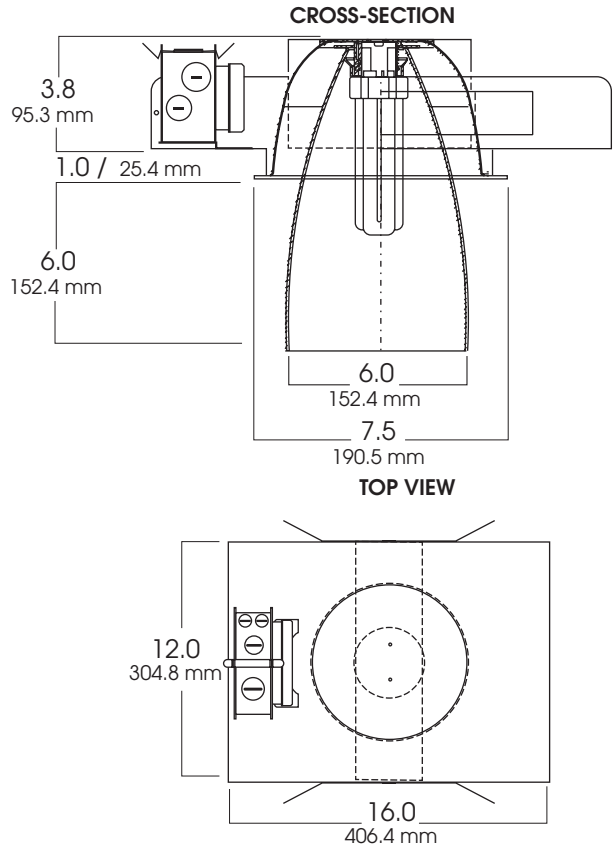

8" VERTICAL FLUORESCENT HAND BLOWN GLASS CONE

1 x 57 WATT MAX

S8V
SPECTRUM
GOLD SERIES™

FEATURES & SPECIFICATIONS:

- SGS8V features a shallow matte white dome that reflects light from a decorative conoid glass.
- Hand-blown cased glass center available in white, orange, blue, and red.
- Intended for Non-IC new construction. For IC applications, refer to page 1-400.
- Frame constructed of 20 ga. galvanized steel.
- Supplied with 27" long, heavy ga. galvanized steel bar hangers.
- Ballasts shall be integrally mounted, electronic sound rated "A", Class P, multi-volt 120v - 277v.
- For options detail, see page numbers listed below.
- Manufactured and tested to UL standard No. 1598, ELT Listed.

Max Ceiling Thickness: 1.5 (38.1 mm)
Ceiling Cutout: 8.0 Ø (203.2 mm Ø)
Fixture Weight: 6.4 lbs

SERIES	WATTS	BALLAST	OPTIONS	REFLECTOR	FROSTED TRIM	OPTIONS
SGS8V- Spectrum Gold 8" Vertical Shallow with Decorative Glass Cone	13¹ 18¹ 26Q¹ 26T² 32 42 57	EX -Electronic, multi-volt 120v thru 277v DA1 -Advance Mark 10™ powerline dimming, 120v DA2 -Advance Mark 10™ powerline dimming, 277v DAM7 -Advance Mark 7™ 0-10v dimming, 120v thru 277v DL1 -Lutron Compact SE™ 120v (min. dimming level 5%) ¹ DL2 -Lutron Compact SE™ 277v (min. dimming level 5%) ¹	CB24 -C-Channel bars 1-470 CCEA -Chicago Ceiling Plenum CCEA 1-480 CR -Corrosion Resistant 1-460 EM -Emergency battery pack 1-420 FS -Fuse holder and fuse IC -Insulation Contact 1-400 PR -Plaster Ring 1-430 RM -Remodeler Housing 1-450 SCA -Slope Ceiling Adaptor 1-435 TBC -T-bar clips 1-475 TST -Twist-Lok Socket 1-425	AR8312-SG -Semi-Diffuse Low Iridescent WH -White Finish PF -Polished Flange	FG7WH -White/Cased Frosted Glass FG7AO -Amber / Orange Cased Glass FG7SB -Sapphire Blue Cased Glass FG7FR -Fire Red Cased Glass FG7** -Clear Glass Available on Special Request FF -Full Frost (for frosted outside of colored glass) 7x10 Pendant Reflector	GS -Gasket
SGS8V	42	EX	EM/	AR8312 WH Note: White flange is standard.	FG7AO	GS