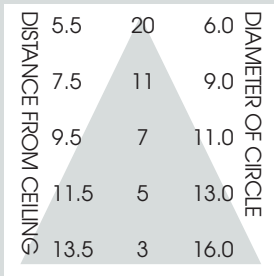

# 8" VERTICAL FLUORESCENT 4 CELL CROSS BAFFLE

1 x 42 WATT MAX

Max Ceiling Thickness: 1.5 (38.1 mm)  
 Ceiling Cutout: 8.0 Ø (203.2mm Ø)  
 Fixture Weight: 6.0 lbs

CONE OF LIGHT

8V126w- Efficiency: 41.5%  
 Spacing: 0.84

SERIES	WATTS	BALLAST	OPTIONS	TRIM / FINISH	TRIM OPTIONS
<b>SG8V-</b> Spectrum Gold 8" Vertical	<b>113</b> <b>118</b> <b>126</b> <b>132</b> <b>142</b>	<b>EX</b> -Electronic, multi-volt 120v thru 277v <b>DA1</b> -Advance Mark 10™ powerline dimming, 120v <sup>1</sup> <b>DA2</b> -Advance Mark 10™ powerline dimming, 277v <sup>1</sup> <b>DAM7</b> -Advance Mark 7™ 0-10v dimming, 120v thru 277v <b>DL1</b> -Lutron Compact SE™ 120v (min. dimming level 5%) <sup>1</sup> <b>DL2</b> -Lutron Compact SE™ 277v (min. dimming level 5%) <sup>1</sup>	<b>CB24</b> -C-Channel bars 1-470 <b>CCEA</b> -Chicago Ceiling Plenum CCEA 1-480 <b>CR</b> -Corrosion Resistant 1-460 <b>EM</b> -Emergency battery pack 1-420 <b>FS</b> -Fuse holder and fuse <b>IC</b> -Insulation Contact 1-400 <b>PR</b> -Plaster Ring 1-430 <b>RM</b> -Remodeler Housing 1-450 <b>SCA</b> -Slope Ceiling Adaptor 1-435 <b>TBC</b> -T-bar clips 1-475 <b>TST</b> -Twist-Lok Socket 1-425	<b>AR8155-SG</b> -Semi-Diffuse Low Iridescent (standard) <b>CL</b> -Clear Bright Alzak <b>GO</b> -Gold Alzak <b>HZ</b> -Matte Low Iridescent <b>PW</b> -Pewter Alzak <b>UM</b> -Umber Alzak <b>WE</b> -Wheat Alzak <b>BL</b> -Black Finish <b>WH</b> -White Finish <b>PF</b> -Polished Flange  Note: White flange is standard.	<b>GS</b> -Gasket
<b>SG8V</b>	<b>132</b>	<b>EX</b>	<b>EM/</b>	<b>AR8155 SG</b>	<b>GS</b>