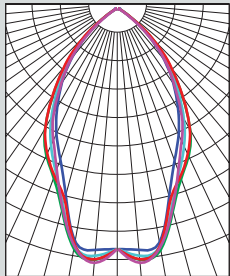

8V126w- Efficiency: 41.5%
Spacing: 0.84