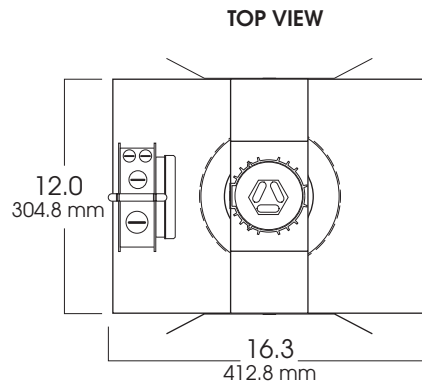

SERIES	WATTS	BALLAST	OPTIONS	TRIM / FINISH	TRIM OPTIONS
SG8V- Spectrum Gold 8" Vertical	113 118 126 132 142	EX -Electronic, multi-volt 120v thru 277v DA1 -Advance Mark 10™ powerline dimming, 120v¹ DA2 -Advance Mark 10™ powerline dimming, 277v¹ DAM7 -Advance Mark 7™ 0-10v dimming, 120v thru 277v DL1 -Lutron Compact SE™ 120v (min. dimming level 5%)¹ DL2 -Lutron Compact SE™ 277v (min. dimming level 5%)¹	CB24 -C-Channel bars 1-470 CCEA -Chicago Ceiling Plenum CCEA 1-480 CR -Corrosion Resistant 1-460 EM -Emergency battery pack 1-420 FS -Fuse holder and fuse IC -Insulation Contact 1-400 PR -Plaster Ring 1-430 RM -Remodeler Housing 1-450 SCA -Slope Ceiling Adaptor 1-435 TBC -T-bar clips 1-475 TST -Twist-Lok Socket 1-425	AR8155-SG -Semi-Diffuse Low Iridescent (standard) CL -Clear Bright Alzak GO -Gold Alzak HZ -Matte Low Iridescent PW -Pewter Alzak UM -Umber Alzak WE -Wheat Alzak BL -Black Finish WH -White Finish PF -Polished Flange Note: White flange is standard.	GS -Gasket
SG8V	132	EX	EM/	AR8155 SG	GS

Dimensions shown are nominal. Spectrum Lighting is continually improving products and reserves the right to make changes that will not alter performance or appearance with or without written notice.

PROJECT:	TYPE:
CAT. NO.: