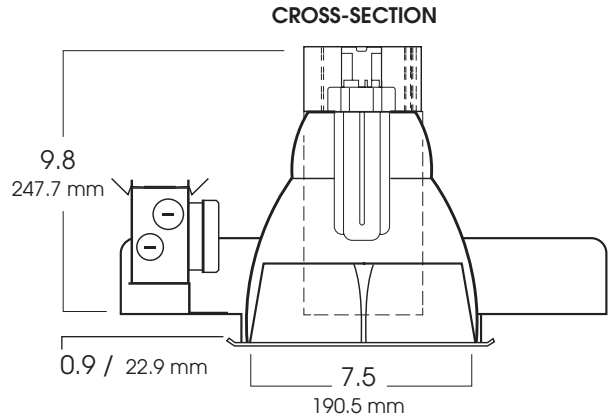

SERIES	WATTS	BALLAST	OPTIONS	TRIM / FINISH	TRIM OPTIONS
SG8V- Spectrum Gold 8" Vertical	113 118 126 132 142	EX -Electronic, multi-volt 120v thru 277v DA1 -Advance Mark 10™ powerline dimming, 120v¹ DA2 -Advance Mark 10™ powerline dimming, 277v¹ DAM7 -Advance Mark 7™ 0-10v dimming, 120v thru 277v DL1 -Lutron Compact SE™ 120v (min. dimming level 5%)¹ DL2 -Lutron Compact SE™ 277v (min. dimming level 5%)¹	CB24 -C-Channel bars 1-470 CCEA -Chicago Ceiling Plenum CCEA 1-480 CR -Corrosion Resistant 1-460 EM -Emergency battery pack 1-420 FS -Fuse holder and fuse IC -Insulation Contact 1-400 PR -Plaster Ring 1-430 RM -Remodeler Housing 1-450 SCA -Slope Ceiling Adaptor 1-435 TBC -T-bar clips 1-475 TST -Twist-Lok Socket 1-425	AR8155-SG -Semi-Diffuse Low Iridescent (standard) CL -Clear Bright Alzak GO -Gold Alzak HZ -Matte Low Iridescent PW -Pewter Alzak UM -Umber Alzak WE -Wheat Alzak BL -Black Finish WH -White Finish PF -Polished Flange Note: White flange is standard.	GS -Gasket
SG8V	132	EX	EM/	AR8155 SG	GS

Dimensions shown are nominal. Spectrum Lighting is continually improving products and reserves the right to make changes that will not alter performance or appearance with or without written notice.

PROJECT:	TYPE:
CAT. NO.: