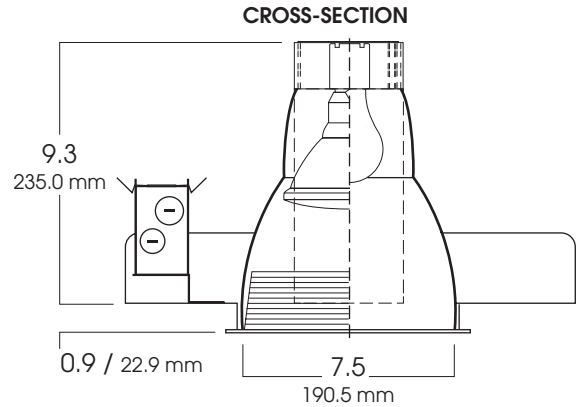

8" INCANDESCENT SERIES OPEN REFLECTOR / BAFFLE

250 WATT MAX

8IN
SPECTRUM
GOLD SERIES™

FEATURES & SPECIFICATIONS:

- Series features a deep reflector for excellent cutoff.
- Intended for Non-IC new construction.
- Frame constructed of 20 ga. galvanized steel.
- Supplied with 27" long, heavy ga. galvanized steel bar hangers.
- **120 Volt** is standard. Use option **T277** for 277v supply feed.
- UL Listed for Damp Locations.
- For options detail, see page numbers listed below.

Max Ceiling Thickness: 1.0 (25.4 mm)
Ceiling Cutout: 8.0 Ø (203.2 mm Ø)
Fixture Weight: 6.0 lbs

CONE OF LIGHT

8IN250w - Efficiency: 96.2%
Spacing: 0.50

SERIES	OPTIONS	TRIM / FINISH	TRIM OPTIONS	FIXTURE LAMPING*														
SG8IN- Spectrum Gold 8" Vertical	CB24 -C-Channel bars 1-470 CCEA -Chicago Ceiling Plenum CCEA 1-480 CR -Corrosion Resistant 1-460 FS -Fuse holder and fuse PR -Plaster Ring 1-430 RM -Remodeler Housing 1-450 SCA -Slope Ceiling Adaptor 1-435 TBC -T-bar clips 1-475 T277 -Step down Transformer 277v to 120v	AR8115-SG -Semi-Diffuse Low Iridescent (standard) CL -Clear Bright Alzak GO -Gold Alzak HZ -Matte Low Iridescent PW -Pewter Alzak UM -Umber Alzak WE -Wheat Alzak BL -Black Finish WH -White Finish PF -Polished Flange	GS -Gasket BB -Black Micro Baffle WB -White Micro Baffle	<table border="1"> <thead> <tr> <th>LAMP</th> <th>MAX. WATTAGE</th> </tr> </thead> <tbody> <tr> <td>A19</td> <td>100w</td> </tr> <tr> <td>A 21</td> <td>200w</td> </tr> <tr> <td>PAR 30L</td> <td>75w</td> </tr> <tr> <td>R 30</td> <td>150w</td> </tr> <tr> <td>PAR 38</td> <td>250w</td> </tr> <tr> <td>R 40</td> <td>200w</td> </tr> </tbody> </table> <p>*Medium Base</p>	LAMP	MAX. WATTAGE	A19	100w	A 21	200w	PAR 30L	75w	R 30	150w	PAR 38	250w	R 40	200w
LAMP	MAX. WATTAGE																	
A19	100w																	
A 21	200w																	
PAR 30L	75w																	
R 30	150w																	
PAR 38	250w																	
R 40	200w																	
SG8IN	CB24	AR8115 SG	WB															