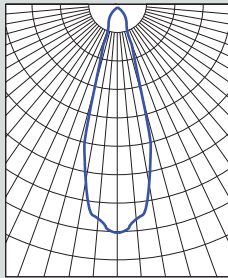

8" INCANDESCENT SERIES OPEN REFLECTOR / BAFFLE

250 WATT MAX

8IN
SPECTRUM
GOLD SERIES™

FEATURES & SPECIFICATIONS:

- Series features a deep reflector for excellent cutoff.
- Intended for Non-IC new construction.
- Frame constructed of 20 ga. galvanized steel.
- Supplied with 27" long, heavy ga. galvanized steel bar hangers.
- **120 Volt** is standard. Use option **T277** for 277v supply feed.
- UL Listed for Damp Locations.
- For options detail, see page numbers listed below.

Max Ceiling Thickness: 1.0 (25.4 mm)
Ceiling Cutout: 8.0 Ø (203.2 mm Ø)
Fixture Weight: 6.0 lbs

CONE OF LIGHT

8IN250w - Efficiency: 96.2%
Spacing: 0.50

SERIES	OPTIONS	TRIM / FINISH	TRIM OPTIONS	FIXTURE LAMPING*														
SG8IN- Spectrum Gold 8" Vertical	CB24 -C-Channel bars 1-470 CCEA -Chicago Ceiling Plenum CCEA 1-480 CR -Corrosion Resistant 1-460 FS -Fuse holder and fuse PR -Plaster Ring 1-430 RM -Remodeler Housing 1-450 SCA -Slope Ceiling Adaptor 1-435 TBC -T-bar clips 1-475 T277 -Step down Transformer 277v to 120v	AR8115-SG -Semi-Diffuse Low Iridescent (standard) CL -Clear Bright Alzak GO -Gold Alzak HZ -Matte Low Iridescent PW -Pewter Alzak UM -Umber Alzak WE -Wheat Alzak BL -Black Finish WH -White Finish PF -Polished Flange	GS -Gasket BB -Black Micro Baffle WB -White Micro Baffle	<table border="1"> <thead> <tr> <th>LAMP</th> <th>MAX. WATTAGE</th> </tr> </thead> <tbody> <tr> <td>A19</td> <td>100w</td> </tr> <tr> <td>A 21</td> <td>200w</td> </tr> <tr> <td>PAR 30L</td> <td>75w</td> </tr> <tr> <td>R 30</td> <td>150w</td> </tr> <tr> <td>PAR 38</td> <td>250w</td> </tr> <tr> <td>R 40</td> <td>200w</td> </tr> </tbody> </table> <p>*Medium Base</p>	LAMP	MAX. WATTAGE	A19	100w	A 21	200w	PAR 30L	75w	R 30	150w	PAR 38	250w	R 40	200w
LAMP	MAX. WATTAGE																	
A19	100w																	
A 21	200w																	
PAR 30L	75w																	
R 30	150w																	
PAR 38	250w																	
R 40	200w																	
SG8IN	CB24	AR8115 SG	WB															