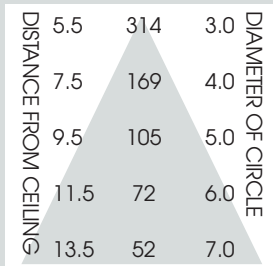

8" INCANDESCENT SERIES OPEN REFLECTOR / BAFFLE

250 WATT MAX

8IN
SPECTRUM
GOLD SERIES™

FEATURES & SPECIFICATIONS:

- Series features a deep reflector for excellent cutoff.
- Intended for Non-IC new construction.
- Frame constructed of 20 ga. galvanized steel.
- Supplied with 27" long, heavy ga. galvanized steel bar hangers.
- **120 Volt** is standard. Use option **T277** for 277v supply feed.
- UL Listed for Damp Locations.
- For options detail, see page numbers listed below.

Max Ceiling Thickness: 1.0 (25.4 mm)
Ceiling Cutout: 8.0 Ø (203.2 mm Ø)
Fixture Weight: 6.0 lbs

CONE OF LIGHT

8IN250w - Efficiency: 96.2%
Spacing: 0.50

SERIES	OPTIONS	TRIM / FINISH	TRIM OPTIONS	FIXTURE LAMPING*														
SG8IN- Spectrum Gold 8" Vertical	CB24 -C-Channel bars 1-470 CCEA -Chicago Ceiling Plenum CCEA 1-480 CR -Corrosion Resistant 1-460 FS -Fuse holder and fuse PR -Plaster Ring 1-430 RM -Remodeler Housing 1-450 SCA -Slope Ceiling Adaptor 1-435 TBC -T-bar clips 1-475 T277 -Step down Transformer 277v to 120v	AR8115-SG -Semi-Diffuse Low Iridescent (standard) CL -Clear Bright Alzak GO -Gold Alzak HZ -Matte Low Iridescent PW -Pewter Alzak UM -Umber Alzak WE -Wheat Alzak BL -Black Finish WH -White Finish PF -Polished Flange	GS -Gasket BB -Black Micro Baffle WB -White Micro Baffle	<table border="1"> <thead> <tr> <th>LAMP</th> <th>MAX. WATTAGE</th> </tr> </thead> <tbody> <tr> <td>A19</td> <td>100w</td> </tr> <tr> <td>A 21</td> <td>200w</td> </tr> <tr> <td>PAR 30L</td> <td>75w</td> </tr> <tr> <td>R 30</td> <td>150w</td> </tr> <tr> <td>PAR 38</td> <td>250w</td> </tr> <tr> <td>R 40</td> <td>200w</td> </tr> </tbody> </table> <p>*Medium Base</p>	LAMP	MAX. WATTAGE	A19	100w	A 21	200w	PAR 30L	75w	R 30	150w	PAR 38	250w	R 40	200w
LAMP	MAX. WATTAGE																	
A19	100w																	
A 21	200w																	
PAR 30L	75w																	
R 30	150w																	
PAR 38	250w																	
R 40	200w																	
SG8IN	CB24	AR8115 SG	WB															