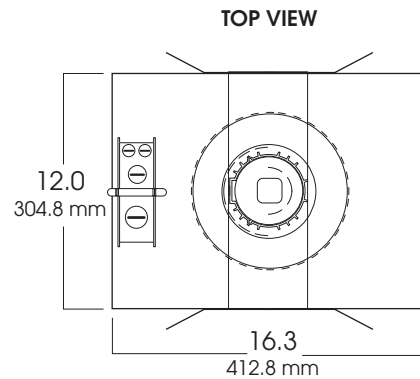

8" INCANDESCENT SERIES OPEN REFLECTOR / BAFFLE

250 WATT MAX

8IN
SPECTRUM
GOLD SERIES™

FEATURES & SPECIFICATIONS:

- Series features a deep reflector for excellent cutoff.
- Intended for Non-IC new construction.
- Frame constructed of 20 ga. galvanized steel.
- Supplied with 27" long, heavy ga. galvanized steel bar hangers.
- **120 Volt** is standard. Use option **T277** for 277v supply feed.
- UL Listed for Damp Locations.
- For options detail, see page numbers listed below.

Max Ceiling Thickness: 1.0 (25.4 mm)
Ceiling Cutout: 8.0 Ø (203.2 mm Ø)
Fixture Weight: 6.0 lbs

CONE OF LIGHT

8IN250w - Efficiency: 96.2%
Spacing: 0.50

SERIES	OPTIONS	TRIM / FINISH	TRIM OPTIONS	FIXTURE LAMPING*														
SG8IN- Spectrum Gold 8" Vertical	CB24 -C-Channel bars 1-470 CCEA -Chicago Ceiling Plenum CCEA 1-480 CR -Corrosion Resistant 1-460 FS -Fuse holder and fuse PR -Plaster Ring 1-430 RM -Remodeler Housing 1-450 SCA -Slope Ceiling Adaptor 1-435 TBC -T-bar clips 1-475 T277 -Step down Transformer 277v to 120v	AR8115-SG -Semi-Diffuse Low Iridescent (standard) CL -Clear Bright Alzak GO -Gold Alzak HZ -Matte Low Iridescent PW -Pewter Alzak UM -Umber Alzak WE -Wheat Alzak BL -Black Finish WH -White Finish PF -Polished Flange	GS -Gasket BB -Black Micro Baffle WB -White Micro Baffle	<table border="1"> <thead> <tr> <th>LAMP</th> <th>MAX. WATTAGE</th> </tr> </thead> <tbody> <tr> <td>A19</td> <td>100w</td> </tr> <tr> <td>A 21</td> <td>200w</td> </tr> <tr> <td>PAR 30L</td> <td>75w</td> </tr> <tr> <td>R 30</td> <td>150w</td> </tr> <tr> <td>PAR 38</td> <td>250w</td> </tr> <tr> <td>R 40</td> <td>200w</td> </tr> </tbody> </table> <p>*Medium Base</p>	LAMP	MAX. WATTAGE	A19	100w	A 21	200w	PAR 30L	75w	R 30	150w	PAR 38	250w	R 40	200w
LAMP	MAX. WATTAGE																	
A19	100w																	
A 21	200w																	
PAR 30L	75w																	
R 30	150w																	
PAR 38	250w																	
R 40	200w																	
SG8IN	CB24	AR8115 SG	WB															