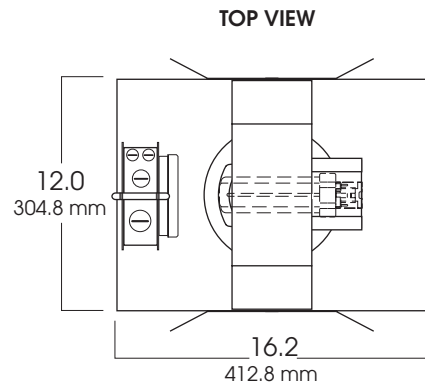

8" HORIZONTAL FLUORESCENT 4 CELL PARABOLIC BAFFLE 2 x 42 WATT MAX

8H
SPECTRUM
GOLD SERIES™

FEATURES & SPECIFICATIONS:

- SG8H offers deep reflector combined with four-cell cross baffle for excellent cutoff.
- Intended for Non-IC new construction. For IC applications, refer to page 1-400.
- Frame constructed of 20 ga. galvanized steel.
- Supplied with 27" long, heavy ga. galvanized steel bar hangers.
- Ballasts shall be integrally mounted, electronic sound rated "A", Class P, multi-volt 120v - 277v.
- UL Listed for Damp Locations.

Max Ceiling Thickness: 1.5 (38.1 mm)
Ceiling Cutout: 8.0 Ø (203.2 mm Ø)
Fixture Weight: 6.4 lbs

CONE OF LIGHT

8H232w- Efficiency: 18.6%
Spacing: 0.99

CROSS-SECTION

TOP VIEW

SERIES	WATTS	BALLAST	OPTIONS	REFLECTOR TRIM / FINISH	TRIM OPTIONS	
SG8H- Spectrum Gold 8" Horizontal	(1 or 2) 13¹ (1 or 2) 18¹ (1 or 2) 26Q¹ (1 or 2) 26T² (1 or 2) 32 (1 or 2) 42	EX -Electronic, multi-volt 120v thru 277v DA1 -Advance Mark 10™ powerline dimming, 120v ¹ DA2 -Advance Mark 10™ powerline dimming, 277v ¹ DAM7 -Advance Mark 7™ 0-10v dimming, 120v thru 277v DL1 -Lutron Compact SE™ 120v (min. dimming level 5%) ¹ DL2 -Lutron Compact SE™ 277v (min. dimming level 5%) ¹	CB24 -C-Channel bars 1-470 CCEA -Chicago Ceiling Plenum CCEA 1-480 CR -Corrosion Resistant 1-460 EM -Emergency battery pack 1-420 FS -Fuse holder and fuse IC -Insulation Contact 1-400 PR -Plaster Ring 1-430 RM -Remodeler Housing 1-450 SCA -Slope Ceiling Adaptor 1-435 TBC -T-bar clips 1-475 TST -Twist-Lok Socket 1-425	AR8850- (2 lamp) 13w, 18w, 26wQ lamps AR8855- (1 lamp) 13w, 18w, 26wQ, 26wT, 32w, 42w lamps AR8860- (2 lamp) x 26wT, 32w, 42w lamps	SG -Semi-Diffuse Low Iridescent (standard) CL -Clear Bright Alzak GO -Gold Alzak HZ -Matte Low Iridescent PW -Pewter Alzak UM -Umber Alzak WE -Wheat Alzak BL -Black Finish WH -White Finish PF -Polished Flange Note: White flange is standard.	GS -Gasket
SG8H	242	EX	EM/	AR8860 SG	GS	