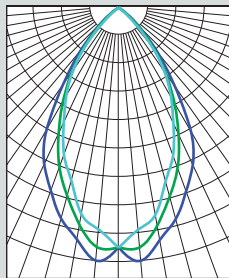

8" HORIZONTAL FLUORESCENT 4 CELL PARABOLIC BAFFLE 2 x 42 WATT MAX

8H
SPECTRUM
GOLD SERIES™

FEATURES & SPECIFICATIONS:

- SG8H offers deep reflector combined with four-cell cross baffle for excellent cutoff.
- Intended for Non-IC new construction. For IC applications, refer to page 1-400.
- Frame constructed of 20 ga. galvanized steel.
- Supplied with 27" long, heavy ga. galvanized steel bar hangers.
- Ballasts shall be integrally mounted, electronic sound rated "A", Class P, multi-volt 120v - 277v.
- UL Listed for Damp Locations.

Max Ceiling Thickness: 1.5 (38.1 mm)
Ceiling Cutout: 8.0 Ø (203.2 mm Ø)
Fixture Weight: 6.4 lbs

CONE OF LIGHT

8H232w- Efficiency: 18.6%
Spacing: 0.99

CROSS-SECTION

TOP VIEW

SERIES	WATTS	BALLAST	OPTIONS	REFLECTOR TRIM / FINISH	TRIM OPTIONS	
SG8H- Spectrum Gold 8" Horizontal	(1 or 2) 13¹ (1 or 2) 18¹ (1 or 2) 26Q¹ (1 or 2) 26T² (1 or 2) 32 (1 or 2) 42	EX -Electronic, multi-volt 120v thru 277v DA1 -Advance Mark 10™ powerline dimming, 120v ¹ DA2 -Advance Mark 10™ powerline dimming, 277v ¹ DAM7 -Advance Mark 7™ 0-10v dimming, 120v thru 277v DL1 -Lutron Compact SE™ 120v (min. dimming level 5%) ¹ DL2 -Lutron Compact SE™ 277v (min. dimming level 5%) ¹	CB24 -C-Channel bars 1-470 CCEA -Chicago Ceiling Plenum CCEA 1-480 CR -Corrosion Resistant 1-460 EM -Emergency battery pack 1-420 FS -Fuse holder and fuse IC -Insulation Contact 1-400 PR -Plaster Ring 1-430 RM -Remodeler Housing 1-450 SCA -Slope Ceiling Adaptor 1-435 TBC -T-bar clips 1-475 TST -Twist-Lok Socket 1-425	AR8850- (2 lamp) 13w, 18w, 26wQ lamps AR8855- (1 lamp) 13w, 18w, 26wQ, 26wT, 32w, 42w lamps AR8860- (2 lamp) x 26wT, 32w, 42w lamps	SG -Semi-Diffuse Low Iridescent (standard) CL -Clear Bright Alzak GO -Gold Alzak HZ -Matte Low Iridescent PW -Pewter Alzak UM -Umber Alzak WE -Wheat Alzak BL -Black Finish WH -White Finish PF -Polished Flange Note: White flange is standard.	GS -Gasket
SG8H	242	EX	EM/	AR8860 SG	GS	