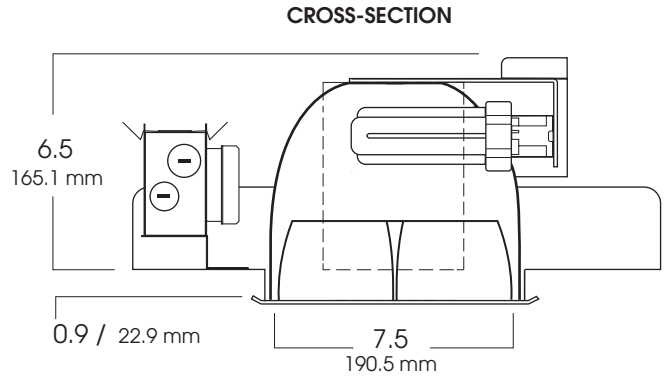

8" HORIZONTAL FLUORESCENT 4 CELL PARABOLIC BAFFLE 2 x 42 WATT MAX

8H
SPECTRUM
GOLD SERIES™

FEATURES & SPECIFICATIONS:

- SG8H offers deep reflector combined with four-cell cross baffle for excellent cutoff.
- Intended for Non-IC new construction. For IC applications, refer to page 1-400.
- Frame constructed of 20 ga. galvanized steel.
- Supplied with 27" long, heavy ga. galvanized steel bar hangers.
- Ballasts shall be integrally mounted, electronic sound rated "A", Class P, multi-volt 120v - 277v.
- UL Listed for Damp Locations.

Max Ceiling Thickness: 1.5 (38.1 mm)
Ceiling Cutout: 8.0 Ø (203.2 mm Ø)
Fixture Weight: 6.4 lbs

CONE OF LIGHT

8H232w- Efficiency: 18.6%
Spacing: 0.99

CROSS-SECTION

TOP VIEW

SERIES	WATTS	BALLAST	OPTIONS	REFLECTOR TRIM / FINISH	TRIM OPTIONS	
SG8H- Spectrum Gold 8" Horizontal	(1 or 2) 13¹ (1 or 2) 18¹ (1 or 2) 26Q¹ (1 or 2) 26T² (1 or 2) 32 (1 or 2) 42	EX -Electronic, multi-volt 120v thru 277v DA1 -Advance Mark 10™ powerline dimming, 120v ¹ DA2 -Advance Mark 10™ powerline dimming, 277v ¹ DAM7 -Advance Mark 7™ 0-10v dimming, 120v thru 277v DL1 -Lutron Compact SE™ 120v (min. dimming level 5%) ¹ DL2 -Lutron Compact SE™ 277v (min. dimming level 5%) ¹	CB24 -C-Channel bars 1-470 CCEA -Chicago Ceiling Plenum CCEA 1-480 CR -Corrosion Resistant 1-460 EM -Emergency battery pack 1-420 FS -Fuse holder and fuse IC -Insulation Contact 1-400 PR -Plaster Ring 1-430 RM -Remodeler Housing 1-450 SCA -Slope Ceiling Adaptor 1-435 TBC -T-bar clips 1-475 TST -Twist-Lok Socket 1-425	AR8850- (2 lamp) 13w, 18w, 26wQ lamps AR8855- (1 lamp) 13w, 18w, 26wQ, 26wT, 32w, 42w lamps AR8860- (2 lamp) x 26wT, 32w, 42w lamps	SG -Semi-Diffuse Low Iridescent (standard) CL -Clear Bright Alzak GO -Gold Alzak HZ -Matte Low Iridescent PW -Pewter Alzak UM -Umber Alzak WE -Wheat Alzak BL -Black Finish WH -White Finish PF -Polished Flange Note: White flange is standard.	GS -Gasket
SG8H	242	EX	EM/	AR8860 SG	GS	