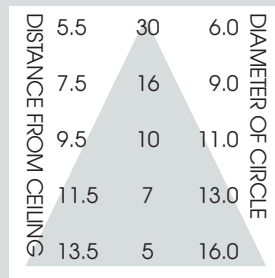

8" HORIZONTAL FLUORESCENT 4 CELL PARABOLIC BAFFLE 2 x 42 WATT MAX

8H
SPECTRUM
GOLD SERIES™

FEATURES & SPECIFICATIONS:

- SG8H offers deep reflector combined with four-cell cross baffle for excellent cutoff.
- Intended for Non-IC new construction. For IC applications, refer to page 1-400.
- Frame constructed of 20 ga. galvanized steel.
- Supplied with 27" long, heavy ga. galvanized steel bar hangers.
- Ballasts shall be integrally mounted, electronic sound rated "A", Class P, multi-volt 120v - 277v.
- UL Listed for Damp Locations.

Max Ceiling Thickness: 1.5 (38.1 mm)
Ceiling Cutout: 8.0 Ø (203.2 mm Ø)
Fixture Weight: 6.4 lbs

CONE OF LIGHT

8H232w- Efficiency: 18.6%
Spacing: 0.99

CROSS-SECTION

TOP VIEW

SERIES	WATTS	BALLAST	OPTIONS	REFLECTOR TRIM / FINISH	TRIM OPTIONS	
SG8H- Spectrum Gold 8" Horizontal	(1 or 2) 13¹ (1 or 2) 18¹ (1 or 2) 26Q¹ (1 or 2) 26T² (1 or 2) 32 (1 or 2) 42	EX -Electronic, multi-volt 120v thru 277v DA1 -Advance Mark 10™ powerline dimming, 120v ¹ DA2 -Advance Mark 10™ powerline dimming, 277v ¹ DAM7 -Advance Mark 7™ 0-10v dimming, 120v thru 277v DL1 -Lutron Compact SE™ 120v (min. dimming level 5%) ¹ DL2 -Lutron Compact SE™ 277v (min. dimming level 5%) ¹	CB24 -C-Channel bars 1-470 CCEA -Chicago Ceiling Plenum CCEA 1-480 CR -Corrosion Resistant 1-460 EM -Emergency battery pack 1-420 FS -Fuse holder and fuse IC -Insulation Contact 1-400 PR -Plaster Ring 1-430 RM -Remodeler Housing 1-450 SCA -Slope Ceiling Adaptor 1-435 TBC -T-bar clips 1-475 TST -Twist-Lok Socket 1-425	AR8850- (2 lamp) 13w, 18w, 26wQ lamps AR8855- (1 lamp) 13w, 18w, 26wQ, 26wT, 32w, 42w lamps AR8860- (2 lamp) x 26wT, 32w, 42w lamps	SG -Semi-Diffuse Low Iridescent (standard) CL -Clear Bright Alzak GO -Gold Alzak HZ -Matte Low Iridescent PW -Pewter Alzak UM -Umber Alzak WE -Wheat Alzak BL -Black Finish WH -White Finish PF -Polished Flange Note: White flange is standard.	GS -Gasket
SG8H	242	EX	EM/	AR8860 SG	GS	