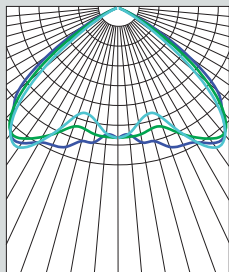

8H142w-Efficiency: 66.0%
Spacing: 1.79