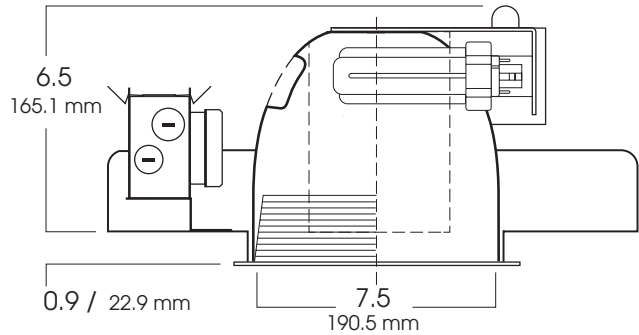

Max Ceiling Thickness: 1.5 (38.1 mm)
Ceiling Cutout: 8.0 Ø (203.2 mm Ø)
Fixture Weight: 6.4 lbs

CONE OF LIGHT

8H142w-Efficiency: 66.0%
Spacing: 1.79

CROSS-SECTION

TOP VIEW

SERIES	WATTS	BALLAST	OPTIONS	REFLECTOR TRIM / FINISH	TRIM OPTIONS	
SG8H- Spectrum Gold 8" Horizontal	(1 or 2) 13'¹ (1 or 2) 18'¹ (1 or 2) 26Q¹ (1 or 2) 26T² (1 or 2) 32 (1 or 2) 42	EX -Electronic, multi-volt 120v thru 277v DA1 -Advance Mark 10™ powerline dimming, 120v ¹ DA2 -Advance Mark 10™ powerline dimming, 277v ¹ DAM7 -Advance Mark 7™ 0-10v dimming, 120v thru 277v DL1 -Lutron Compact SE™ 120v (min. dimming level 5%) ¹ DL2 -Lutron Compact SE™ 277v (min. dimming level 5%) ¹	CB24 -C-Channel bars 1-470 CCEA -Chicago Ceiling Plenum CCEA 1-480 CR -Corrosion Resistant 1-460 EM -Emergency battery pack 1-420 FS -Fuse holder and fuse IC -Insulation Contact 1-400 PR -Plaster Ring 1-430 RM -Remodeler Housing 1-450 SCA -Slope Ceiling Adaptor 1-435 TBC -T-bar clips 1-475 TST -Twist-Lok Socket 1-425	AR8510- (2 lamp) 13w, 18w, 26wQ lamps AR8615- (1 lamp) 13w, 18w, 26wQ, 26wT, 32w, 42w lamps AR8610- (2 lamp) x 26wT, 32w, 42w lamps	SG -Semi-Diffuse Low Iridescent (standard) CL -Clear Bright Alzak GO -Gold Alzak HZ -Matte Low Iridescent PW -Pewter Alzak UM -Umber Alzak WE -Wheat Alzak BL -Black Finish WH -White Finish PF -Polished Flange Note: White flange is standard.	GS -Gasket BB -Black Micro Baffle WB -White Micro Baffle *For available Decorative Architectural Trims, see Page 1-490
SG8H	242	EX	EM/	AR8610 SG	GS	