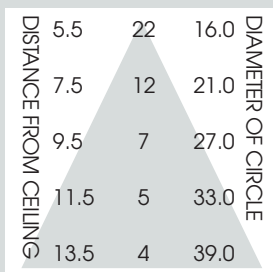

8" HORIZONTAL FLUORESCENT OPEN REFLECTOR / BAFFLE

2 x 42 WATT MAX

8H
SPECTRUM
GOLD SERIES™

FEATURES & SPECIFICATIONS:

- SG8H series features deep open reflector for general illumination and deep cutoff.
- Intended for Non-IC new construction.
- For IC applications, refer to page 1-400.
- Frame constructed of 20 ga. galvanized steel.
- Supplied with 27" long, heavy ga. galvanized steel bar hangers.
- Ballasts shall be integrally mounted, electronic sound rated "A", Class P, multi-volt 120v - 277v.
- UL Listed for Damp Locations.

Max Ceiling Thickness: 1.5 (38.1 mm)
Ceiling Cutout: 8.0 Ø (203.2 mm Ø)
Fixture Weight: 6.4 lbs

CONE OF LIGHT