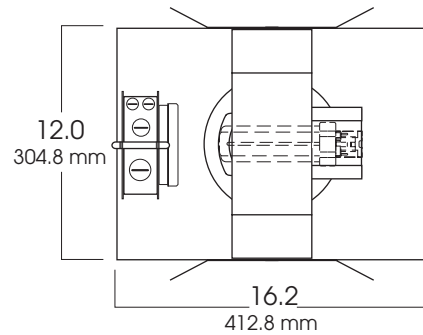

Max Ceiling Thickness: 1.5 (38.1 mm)
Ceiling Cutout: 8.0 Ø (203.2 mm Ø)
Fixture Weight: 6.4 lbs

CONE OF LIGHT

8H142w-Efficiency: 66.0%
Spacing: 1.79

CROSS-SECTION

TOP VIEW

SERIES	WATTS	BALLAST	OPTIONS	REFLECTOR TRIM / FINISH	TRIM OPTIONS	
SG8H- Spectrum Gold 8" Horizontal	(1 or 2) 13'¹ (1 or 2) 18'¹ (1 or 2) 26Q¹ (1 or 2) 26T² (1 or 2) 32 (1 or 2) 42	EX -Electronic, multi-volt 120v thru 277v DA1 -Advance Mark 10™ powerline dimming, 120v ¹ DA2 -Advance Mark 10™ powerline dimming, 277v ¹ DAM7 -Advance Mark 7™ 0-10v dimming, 120v thru 277v DL1 -Lutron Compact SE™ 120v (min. dimming level 5%) ¹ DL2 -Lutron Compact SE™ 277v (min. dimming level 5%) ¹	CB24 -C-Channel bars 1-470 CCEA -Chicago Ceiling Plenum CCEA 1-480 CR -Corrosion Resistant 1-460 EM -Emergency battery pack 1-420 FS -Fuse holder and fuse IC -Insulation Contact 1-400 PR -Plaster Ring 1-430 RM -Remodeler Housing 1-450 SCA -Slope Ceiling Adaptor 1-435 TBC -T-bar clips 1-475 TST -Twist-Lok Socket 1-425	AR8510- (2 lamp) 13w, 18w, 26wQ lamps AR8615- (1 lamp) 13w, 18w, 26wQ, 26wT, 32w, 42w lamps AR8610- (2 lamp) x 26wT, 32w, 42w lamps	SG -Semi-Diffuse Low Iridescent (standard) CL -Clear Bright Alzak GO -Gold Alzak HZ -Matte Low Iridescent PW -Pewter Alzak UM -Umber Alzak WE -Wheat Alzak BL -Black Finish WH -White Finish PF -Polished Flange Note: White flange is standard.	GS -Gasket BB -Black Micro Baffle WB -White Micro Baffle *For available Decorative Architectural Trims, see Page 1-490
SG8H	242	EX	EM/	AR8610 SG	GS	