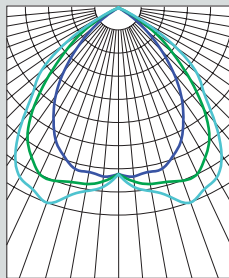

8HSQ242w-Efficiency: 48.1%
Spacing: 1.17