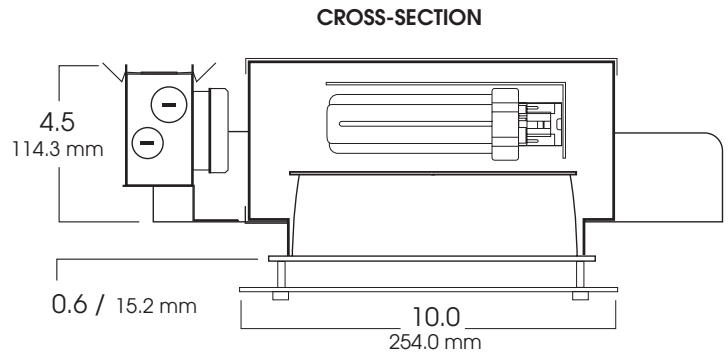

SERIES	WATTS	BALLAST	OPTIONS	TRIM / FINISH	TRIM OPTIONS
SG8HSQ- Spectrum Gold 8" Horizontal Square	(1 or 2) 13 (1 or 2) 18 (1 or 2) 26 (1 or 2) 32 (1 or 2) 42	EX -Electronic, multi-volt 120v thru 277v DA1 -Advance Mark 10™ powerline dimming, 120v¹ DA2 -Advance Mark 10™ powerline dimming, 277v¹ DA7 -Advance Mark 7™ 0-10v dimming, 120v thru 277v DL1 -Lutron Compact SE™ 120v (min. dimming level 5%)¹ DL2 -Lutron Compact SE™ 277v (min. dimming level 5%)¹	CB24 -C-Channel bars 1-470 CCEA -Chicago Ceiling Plenum CCEA 1-480 CR -Corrosion Resistant 1-460 EM -Emergency battery pack 1-420 FS -Fuse holder and fuse IC -Insulation Contact 1-400 PR -Plaster Ring 1-430 TBC -T-bar clips 1-475 TST -Twist-Lok Socket 1-425	AR0808-SG -Semi-Diffuse Low Iridescent (standard) GM -Corrugated Soft Glow GO -Gold Alzak MB -Matte Black MW -Matte White PW -Pewter Alzak UM -Umber Alzak WE -Wheat Alzak BF -Black Flange WF -White Flange CC -Custom Color	1TSQFG -Frosted Soda Lime Drop Tier Glass (standard) 1TFGSQOC -Frosted Soda Lime Glass Drop Tier with Open Square Center 1TSQFA -Frosted Drop Tier Acrylic 1TSQFG-BORO -Frosted Borosilicate Drop Tier Glass GS -Gasket
SG8HSQ	242	EX	EM/	AR0808 SG	1TSQFG

Note: Polished flange is standard.

Dimensions shown are nominal. Spectrum Lighting is continually improving products and reserves the right to make changes that will not alter performance or appearance with or without written notice.

PROJECT:	TYPE:
CAT. NO.: