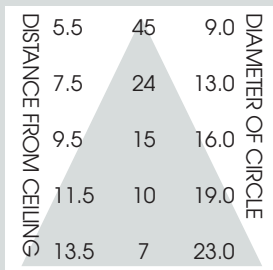

FEATURES & SPECIFICATIONS:

- EFEX² Series CF Square aperture. Fixture features shallow plenum and deep cutoff.
- Intended for Non-IC new construction. For IC applications, refer to page 1-400.
- Frame constructed of 20 ga. galvanized steel.
- Supplied with 27" long, heavy ga. galvanized steel bar hangers.
- Ballasts shall be integrally mounted, electronic sound rated "A", Class P, multi-volt 120v - 277v.
- Upper reflector shall be high purity specular aluminum.
- UL Listed for Damp Locations.
- For options detail, see page numbers listed below.

Max Ceiling Thickness: 1.5 (38.1 mm)
Ceiling Cutout: 9.0" (228.6 mm)²
Fixture Weight: 12.0 lbs

CONE OF LIGHT