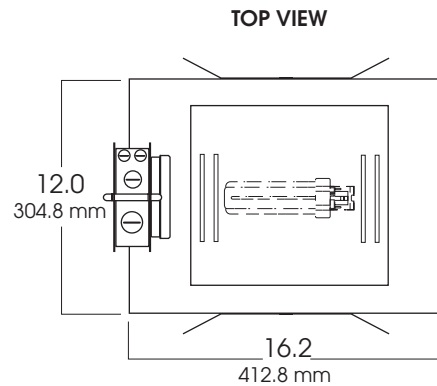

SERIES	WATTS	BALLAST	OPTIONS	TRIM / FINISH	TRIM OPTIONS
SG8HSQ- Spectrum Gold 8" Horizontal Square	(1 or 2) 13 (1 or 2) 18 (1 or 2) 26 (1 or 2) 32 (1 or 2) 42	EX -Electronic, multi-volt 120v thru 277v DA1 -Advance Mark 10™ powerline dimming, 120v¹ DA2 -Advance Mark 10™ powerline dimming, 277v¹ DA7 -Advance Mark 7™ 0-10v dimming, 120v thru 277v DL1 -Lutron Compact SE™ 120v (min. dimming level 5%)¹ DL2 -Lutron Compact SE™ 277v (min. dimming level 5%)¹	CB24 -C-Channel bars 1-470 CCEA -Chicago Ceiling Plenum CCEA 1-480 CR -Corrosion Resistant 1-460 EM -Emergency battery pack 1-420 FS -Fuse holder and fuse IC -Insulation Contact 1-400 PR -Plaster Ring 1-430 TBC -T-bar clips 1-475 TST -Twist-Lok Socket 1-425	AR0808-SG -Semi-Diffuse Low Iridescent (standard) GM -Corrugated Soft Glow GO -Gold Alzak MB -Matte Black MW -Matte White PW -Pewter Alzak UM -Umber Alzak WE -Wheat Alzak BF -Black Flange WF -White Flange CC -Custom Color	1TSQFG -Frosted Soda Lime Drop Tier Glass (standard) 1TFGSQOC -Frosted Soda Lime Glass Drop Tier with Open Square Center 1TSQFA -Frosted Drop Tier Acrylic 1TSQFG-BORO -Frosted Borosilicate Drop Tier Glass GS -Gasket
SG8HSQ	242	EX	EM/	AR0808 SG	1TSQFG

Note: Polished flange is standard.

Dimensions shown are nominal. Spectrum Lighting is continually improving products and reserves the right to make changes that will not alter performance or appearance with or without written notice.

PROJECT:	TYPE:
CAT. NO.: