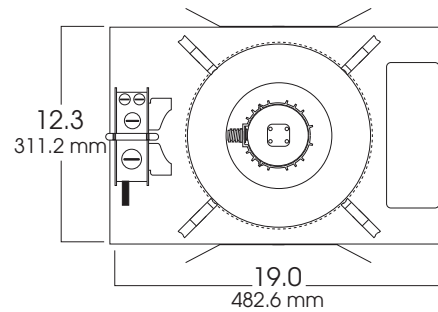

## FEATURES & SPECIFICATIONS:

- Precise optical reflector for superior light output.
- Induction system technology- 100,000 hrs. rated life.
- Clear tempered safety glass lens optional.
- Intended for Non-IC new construction.
- Frame constructed of 18 ga. galvanized steel.
- Supplied with 27" long, heavy ga. galvanized steel bar hangers.
- High frequency generator, -9% THD.
- Manufactured and tested to UL standard No. 1598. ETL Listed.
- For options details, see page numbers listed below.

Max Ceiling Thickness: 1.0 (25.4 mm)  
Ceiling Cutout: 8.5 Ø (215.9 mm)  
Fixture Weight: 9.0 lbs

CROSS-SECTION

TOP VIEW

SERIES	WATTS	KELVIN°	GENERATOR	OPTIONS	TRIM / FINISH	TRIM OPTIONS
<b>SG8DU-</b> Spectrum Gold 8" Vertical Induction System Downlight	<b>55</b>	<b>3K</b> -3000° Kelvin <b>4K</b> -4000° Kelvin	<b>G1</b> -QL Generator 120v <b>G2</b> -QL Generator 277v	<b>CB24</b> -C-Channel bars 1-470 <b>CCEA</b> -Chicago Ceiling Plenum CCEA 1-480 <b>CR</b> -Corrosion Resistant 1-460 <b>FS</b> -Fuse holder and fuse <b>PR</b> -Plaster Ring 1-430 <b>RM</b> -Remodeler Housing 1-450 <b>TBC</b> -T-bar clips 1-475	<b>AR8116-SG</b> -Semi-Diffuse Low Iridescent (standard) <b>CL</b> -Clear Bright Alzak <b>GO</b> -Gold Alzak <b>HZ</b> -Matte Low Iridescent <b>PW</b> -Pewter Alzak <b>UM</b> -Umber Alzak <b>WE</b> -Wheat Alzak <b>BL</b> -Black Finish <b>WH</b> -White Finish <b>PF</b> -Polished Flange	<b>GS</b> -Gasket <b>BB</b> -White Micro Baffle <b>WB</b> -Black Micro Baffle
<b>SG8DU</b>	<b>55</b>	<b>3K</b>	<b>G1</b>	<b>CB24</b>	<b>AR8116 SG</b>	<b>GS</b>