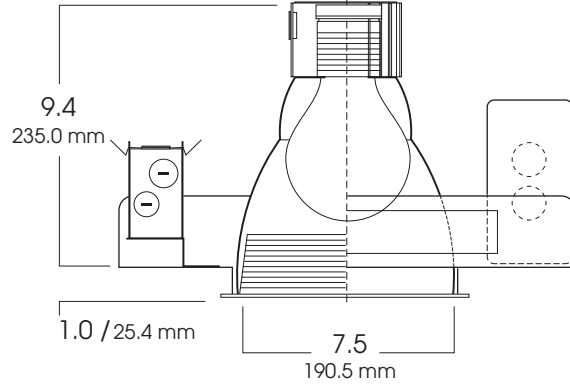

# 8" INDUCTION SERIES OPEN REFLECTOR /BAFFLE 55 WATT MAX

**8DU**  
**SPECTRUM**  
**GOLD SERIES™**

## FEATURES & SPECIFICATIONS:

- Precise optical reflector for superior light output.
- Induction system technology- 100,000 hrs. rated life.
- Clear tempered safety glass lens optional.
- Intended for Non-IC new construction.
- Frame constructed of 18 ga. galvanized steel.
- Supplied with 27" long, heavy ga. galvanized steel bar hangers.
- High frequency generator, -9% THD.
- Manufactured and tested to UL standard No. 1598. ETL Listed.
- For options details, see page numbers listed below.

Max Ceiling Thickness: 1.0 (25.4 mm)  
Ceiling Cutout: 8.5 Ø (215.9 mm)  
Fixture Weight: 9.0 lbs

CROSS-SECTION

TOP VIEW

SERIES	WATTS	KELVIN°	GENERATOR	OPTIONS	TRIM / FINISH	TRIM OPTIONS
<b>SG8DU-</b> Spectrum Gold 8" Vertical Induction System Downlight	<b>55</b>	<b>3K</b> -3000° Kelvin <b>4K</b> -4000° Kelvin	<b>G1</b> -QL Generator 120v <b>G2</b> -QL Generator 277v	<b>CB24</b> -C-Channel bars 1-470 <b>CCEA</b> -Chicago Ceiling Plenum CCEA 1-480 <b>CR</b> -Corrosion Resistant 1-460 <b>FS</b> -Fuse holder and fuse <b>PR</b> -Plaster Ring 1-430 <b>RM</b> -Remodeler Housing 1-450 <b>TBC</b> -T-bar clips 1-475	<b>AR8116-SG</b> -Semi-Diffuse Low Iridescent (standard) <b>CL</b> -Clear Bright Alzak <b>GO</b> -Gold Alzak <b>HZ</b> -Matte Low Iridescent <b>PW</b> -Pewter Alzak <b>UM</b> -Umber Alzak <b>WE</b> -Wheat Alzak <b>BL</b> -Black Finish <b>WH</b> -White Finish <b>PF</b> -Polished Flange	<b>GS</b> -Gasket <b>BB</b> -White Micro Baffle <b>WB</b> -Black Micro Baffle
<b>SG8DU</b>	<b>55</b>	<b>3K</b>	<b>G1</b>	<b>CB24</b>	<b>AR8116 SG</b>	<b>GS</b>