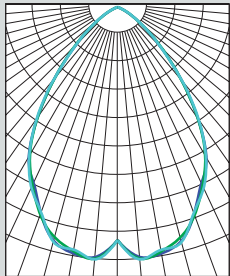

# 7" VERTICAL FLUORESCENT LENSED SPLAY

1 x 42 WATT MAX

Max Ceiling Thickness: 1.5 (38.1 mm)  
Ceiling Cutout: 7.0 Ø (177.8 mm Ø)  
Fixture Weight: 6.0 lbs

CONE OF LIGHT

7V142w - Efficiency: 32.7%  
Spacing: 1.15

SERIES	WATTS	BALLAST	OPTIONS	SPLAY	TRIM OPTIONS
<b>SG7V-</b> Spectrum Gold 7" Vertical	<b>113</b> <b>118</b> <b>126</b> <b>132</b> <b>142</b>	<b>EX</b> -Electronic, multi-volt 120v thru 277v <b>DA1</b> -Advance Mark 10™ powerline dimming, 120v <sup>1</sup> <b>DA2</b> -Advance Mark 10™ powerline dimming, 277v <sup>1</sup> <b>DAM7</b> -Advance Mark 7™ 0-10v dimming, 120v thru 277v <b>DL1</b> -Lutron Compact SE™ 120v (min. dimming level 5%) <sup>1</sup> <b>DL2</b> -Lutron Compact SE™ 277v (min. dimming level 5%) <sup>1</sup>	<b>CB24</b> -C-Channel bars 1-470 <b>CCEA</b> -Chicago Ceiling Plenum CCEA 1-480 <b>CR</b> -Corrosion Resistant 1-460 <b>EM</b> -Emergency battery pack 1-420 <b>FS</b> -Fuse holder and fuse <b>IC</b> -Insulation Contact 1-400 <b>PR</b> -Plaster Ring 1-430 <b>RM</b> -Remodeler Housing 1-450 <b>SCA</b> -Slope Ceiling Adaptor 1-435 <b>TBC</b> -T-bar clips 1-475 <b>TP</b> -Tamper Resistant <b>TST</b> -Twist-Lok Socket 1-425	<b>AR7125-WS</b> -White w/White flange (standard) <b>CS</b> -Clear Alzak w/white flange <b>CSPF</b> -Clear Alzak w/polished flange <b>SGS</b> -Semi-Diffuse Low-Iridescent w/white flange <b>SGSPF</b> -Semi-Diffuse Low- Iridescent w/polished flange <b>RB</b> -Regressed black baffled w/white flange <b>RBBF</b> -Regressed black baffled w/black flange <b>RW</b> -Regressed white baffled w/white flange <b>CC</b> -Custom Color	<b>PG</b> -Prismatic (T73) lens (standard) <b>FG</b> -Frosted Glass <b>FL</b> -Fresnel Lens <b>GL</b> -Clear Glass lens <b>GS</b> -Gasket <b>PC</b> -Clear Polycarbonate <b>PP</b> -Prismatic Polycarbonate <b>WL</b> -Wet Location 1-470 <b>XB<sup>1</sup></b> -Cross Blade Louver <b>DO</b> -Drop Opal
<b>SG7V</b>	<b>132</b>	<b>EX</b>	<b>EM/</b>	<b>AR7125 WS</b>	<b>PG</b>