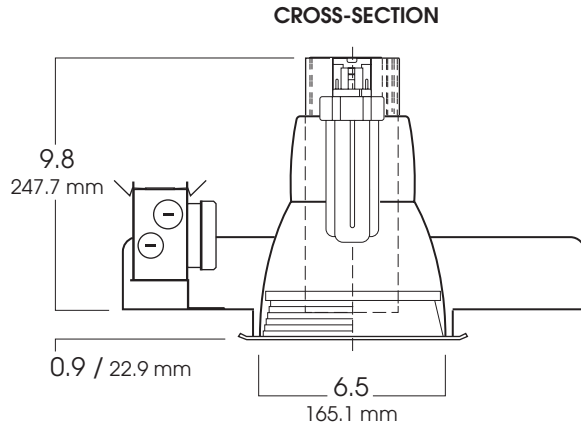

Max Ceiling Thickness: 1.5 (38.1 mm)  
Ceiling Cutout: 7.0 Ø (177.8 mm Ø)  
Fixture Weight: 6.0 lbs

CONE OF LIGHT

7V142w - Efficiency: 32.7%  
Spacing: 1.15

SERIES	WATTS	BALLAST	OPTIONS	SPLAY	TRIM OPTIONS
<b>SG7V-</b> Spectrum Gold 7" Vertical	<b>113</b> <b>118</b> <b>126</b> <b>132</b> <b>142</b>	<b>EX</b> -Electronic, multi-volt 120v thru 277v <b>DA1</b> -Advance Mark 10™ powerline dimming, 120v <sup>1</sup> <b>DA2</b> -Advance Mark 10™ powerline dimming, 277v <sup>1</sup> <b>DAM7</b> -Advance Mark 7™ 0-10v dimming, 120v thru 277v <b>DL1</b> -Lutron Compact SE™ 120v (min. dimming level 5%) <sup>1</sup> <b>DL2</b> -Lutron Compact SE™ 277v (min. dimming level 5%) <sup>1</sup>	<b>CB24</b> -C-Channel bars 1-470 <b>CCEA</b> -Chicago Ceiling Plenum CCEA 1-480 <b>CR</b> -Corrosion Resistant 1-460 <b>EM</b> -Emergency battery pack 1-420 <b>FS</b> -Fuse holder and fuse <b>IC</b> -Insulation Contact 1-400 <b>PR</b> -Plaster Ring 1-430 <b>RM</b> -Remodeler Housing 1-450 <b>SCA</b> -Slope Ceiling Adaptor 1-435 <b>TBC</b> -T-bar clips 1-475 <b>TP</b> -Tamper Resistant <b>TST</b> -Twist-Lok Socket 1-425	<b>AR7125-WS</b> -White w/White flange (standard) <b>CS</b> -Clear Alzak w/white flange <b>CSPF</b> -Clear Alzak w/polished flange <b>SGS</b> -Semi-Diffuse Low-Iridescent w/white flange <b>SGSPF</b> -Semi-Diffuse Low- Iridescent w/polished flange <b>RB</b> -Regressed black baffled w/white flange <b>RBBF</b> -Regressed black baffled w/black flange <b>RW</b> -Regressed white baffled w/white flange <b>CC</b> -Custom Color	<b>PG</b> -Prismatic (T73) lens (standard) <b>FG</b> -Frosted Glass <b>FL</b> -Fresnel Lens <b>GL</b> -Clear Glass lens <b>GS</b> -Gasket <b>PC</b> -Clear Polycarbonate <b>PP</b> -Prismatic Polycarbonate <b>WL</b> -Wet Location 1-470 <b>XB<sup>1</sup></b> -Cross Blade Louver <b>DO</b> -Drop Opal
<b>SG7V</b>	<b>132</b>	<b>EX</b>	<b>EM/</b>	<b>AR7125 WS</b>	<b>PG</b>