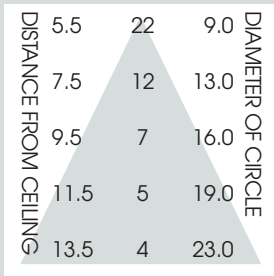

# 7" VERTICAL FLUORESCENT LENSED SPLAY

1 x 42 WATT MAX

Max Ceiling Thickness: 1.5 (38.1 mm)  
Ceiling Cutout: 7.0 Ø (177.8 mm Ø)  
Fixture Weight: 6.0 lbs

CONE OF LIGHT

7V142w - Efficiency: 32.7%  
Spacing: 1.15

SERIES	WATTS	BALLAST	OPTIONS	SPLAY	TRIM OPTIONS
<b>SG7V-</b> Spectrum Gold 7" Vertical	<b>113</b> <b>118</b> <b>126</b> <b>132</b> <b>142</b>	<b>EX</b> -Electronic, multi-volt 120v thru 277v <b>DA1</b> -Advance Mark 10™ powerline dimming, 120v <sup>1</sup> <b>DA2</b> -Advance Mark 10™ powerline dimming, 277v <sup>1</sup> <b>DAM7</b> -Advance Mark 7™ 0-10v dimming, 120v thru 277v <b>DL1</b> -Lutron Compact SE™ 120v (min. dimming level 5%) <sup>1</sup> <b>DL2</b> -Lutron Compact SE™ 277v (min. dimming level 5%) <sup>1</sup>	<b>CB24</b> -C-Channel bars 1-470 <b>CCEA</b> -Chicago Ceiling Plenum CCEA 1-480 <b>CR</b> -Corrosion Resistant 1-460 <b>EM</b> -Emergency battery pack 1-420 <b>FS</b> -Fuse holder and fuse <b>IC</b> -Insulation Contact 1-400 <b>PR</b> -Plaster Ring 1-430 <b>RM</b> -Remodeler Housing 1-450 <b>SCA</b> -Slope Ceiling Adaptor 1-435 <b>TBC</b> -T-bar clips 1-475 <b>TP</b> -Tamper Resistant <b>TST</b> -Twist-Lok Socket 1-425	<b>AR7125-WS</b> -White w/White flange (standard) <b>CS</b> -Clear Alzak w/white flange <b>CSPF</b> -Clear Alzak w/polished flange <b>SGS</b> -Semi-Diffuse Low-Iridescent w/white flange <b>SGSPF</b> -Semi-Diffuse Low- Iridescent w/polished flange <b>RB</b> -Regressed black baffled w/white flange <b>RBBF</b> -Regressed black baffled w/black flange <b>RW</b> -Regressed white baffled w/white flange <b>CC</b> -Custom Color	<b>PG</b> -Prismatic (T73) lens (standard) <b>FG</b> -Frosted Glass <b>FL</b> -Fresnel Lens <b>GL</b> -Clear Glass lens <b>GS</b> -Gasket <b>PC</b> -Clear Polycarbonate <b>PP</b> -Prismatic Polycarbonate <b>WL</b> -Wet Location 1-470 <b>XB<sup>1</sup></b> -Cross Blade Louver <b>DO</b> -Drop Opal
<b>SG7V</b>	<b>132</b>	<b>EX</b>	<b>EM/</b>	<b>AR7125 WS</b>	<b>PG</b>