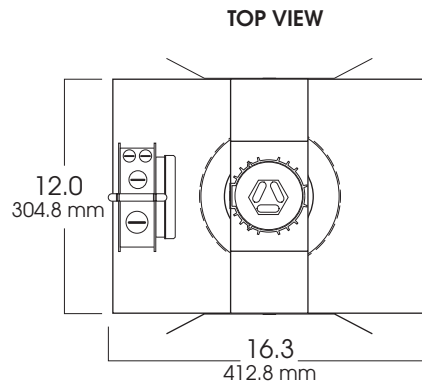

Max Ceiling Thickness: 1.5 (38.1 mm)  
Ceiling Cutout: 7.0 Ø (177.8 mm Ø)  
Fixture Weight: 6.0 lbs

CONE OF LIGHT

7V142w - Efficiency: 32.7%  
Spacing: 1.15

SERIES	WATTS	BALLAST	OPTIONS	SPLAY	TRIM OPTIONS
<b>SG7V-</b> Spectrum Gold 7" Vertical	<b>113</b> <b>118</b> <b>126</b> <b>132</b> <b>142</b>	<b>EX</b> -Electronic, multi-volt 120v thru 277v <b>DA1</b> -Advance Mark 10™ powerline dimming, 120v <sup>1</sup> <b>DA2</b> -Advance Mark 10™ powerline dimming, 277v <sup>1</sup> <b>DAM7</b> -Advance Mark 7™ 0-10v dimming, 120v thru 277v <b>DL1</b> -Lutron Compact SE™ 120v (min. dimming level 5%) <sup>1</sup> <b>DL2</b> -Lutron Compact SE™ 277v (min. dimming level 5%) <sup>1</sup>	<b>CB24</b> -C-Channel bars 1-470 <b>CCEA</b> -Chicago Ceiling Plenum CCEA 1-480 <b>CR</b> -Corrosion Resistant 1-460 <b>EM</b> -Emergency battery pack 1-420 <b>FS</b> -Fuse holder and fuse <b>IC</b> -Insulation Contact 1-400 <b>PR</b> -Plaster Ring 1-430 <b>RM</b> -Remodeler Housing 1-450 <b>SCA</b> -Slope Ceiling Adaptor 1-435 <b>TBC</b> -T-bar clips 1-475 <b>TP</b> -Tamper Resistant <b>TST</b> -Twist-Lok Socket 1-425	<b>AR7125-WS</b> -White w/White flange (standard) <b>CS</b> -Clear Alzak w/white flange <b>CSPF</b> -Clear Alzak w/polished flange <b>SGS</b> -Semi-Diffuse Low-Iridescent w/white flange <b>SGSPF</b> -Semi-Diffuse Low- Iridescent w/polished flange <b>RB</b> -Regressed black baffled w/white flange <b>RBBF</b> -Regressed black baffled w/black flange <b>RW</b> -Regressed white baffled w/white flange <b>CC</b> -Custom Color	<b>PG</b> -Prismatic (T73) lens (standard) <b>FG</b> -Frosted Glass <b>FL</b> -Fresnel Lens <b>GL</b> -Clear Glass lens <b>GS</b> -Gasket <b>PC</b> -Clear Polycarbonate <b>PP</b> -Prismatic Polycarbonate <b>WL</b> -Wet Location 1-470 <b>XB<sup>1</sup></b> -Cross Blade Louver <b>DO</b> -Drop Opal
<b>SG7V</b>	<b>132</b>	<b>EX</b>	<b>EM/</b>	<b>AR7125 WS</b>	<b>PG</b>