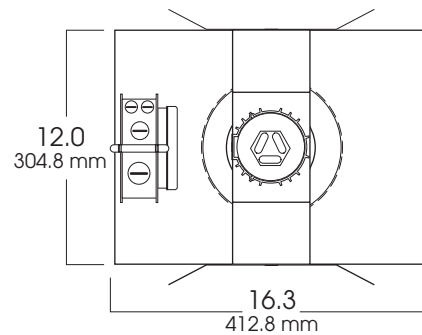

7" VERTICAL FLUORESCENT OPEN REFLECTOR / BAFFLE

1 x 42 WATT MAX

7V
SPECTRUM
GOLD SERIES™

FEATURES & SPECIFICATIONS:

- 7" aperture series features a deep reflector for excellent general lighting.
- Intended for Non-IC new construction.
For IC applications, refer to page 1-400.
- Frame constructed of 20 ga. galvanized steel.
- Supplied with 27" long, heavy ga. galvanized steel bar hangers.
- Ballasts shall be integrally mounted, electronic sound rated "A", Class P, multi-volt 120v - 277v.
- UL Listed for Damp Locations.
- For options detail, see page numbers listed below.

Max Ceiling Thickness: 1.5 (38.1 mm)
Ceiling Cutout: 7.0 Ø (177.8 mm Ø)
Fixture Weight: 6.0 lbs

CONE OF LIGHT

7V142w-Efficiency: 55.1%
Spacing: 1.52

SERIES	WATTS	BALLAST	DISTRIBUTION	OPTIONS	TRIM / FINISH	TRIM OPTIONS
SG7V- Spectrum Gold 7" Vertical	113 118 126 132 142	EX -Electronic, multi-volt 120v thru 277v DA1 -Advance Mark 10™ powerline dimming, 120v ¹ DA2 -Advance Mark 10™ powerline dimming, 277v ¹ DAM7 -Advance Mark 7™ 0-10v dimming, 120v thru 277v DL1 -Lutron Compact SE™ 120v (min. dimming level 5%) ¹ DL2 -Lutron Compact SE™ 277v (min. dimming level 5%) ¹	MD -Medium (standard) ND -Narrow	CB24 -C-Channel bars 1-470 CCEA -Chicago Ceiling Plenum CCEA 1-480 CR -Corrosion Resistant 1-460 EM -Emergency battery pack 1-420 FS -Fuse holder and fuse IC -Insulation Contact 1-400 PR -Plaster Ring 1-430 RM -Remodeler Housing 1-450 SCA -Slope Ceiling Adaptor 1-435 TBC -T-bar clips 1-475 TST -Twist-Lok Socket 1-425	AR7115-SG -Semi-Diffuse Low Iridescent (standard) CL -Clear Bright Alzak GO -Gold Alzak HZ -Matte Low Iridescent PW -Pewter Alzak UM -Umber Alzak WE -Wheat Alzak BL -Black Finish WH -White Finish PF -Polished Flange	GS -Gasket BB -Black Micro Baffle WB -White Micro Baffle
SG7V	132	EX	MD	EM/	AR7115 SG	WB