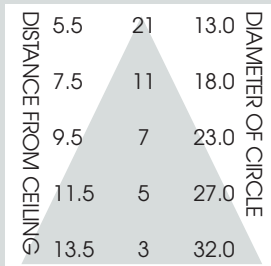

7" VERTICAL FLUORESCENT OPEN REFLECTOR / BAFFLE

1 x 42 WATT MAX

7V
SPECTRUM
GOLD SERIES™

FEATURES & SPECIFICATIONS:

- 7" aperture series features a deep reflector for excellent general lighting.
- Intended for Non-IC new construction.
For IC applications, refer to page 1-400.
- Frame constructed of 20 ga. galvanized steel.
- Supplied with 27" long, heavy ga. galvanized steel bar hangers.
- Ballasts shall be integrally mounted, electronic sound rated "A", Class P, multi-volt 120v - 277v.
- UL Listed for Damp Locations.
- For options detail, see page numbers listed below.

Max Ceiling Thickness: 1.5 (38.1 mm)
Ceiling Cutout: 7.0 Ø (177.8 mm Ø)
Fixture Weight: 6.0 lbs

CONE OF LIGHT

7V142w-Efficiency: 55.1%
Spacing: 1.52

SERIES	WATTS	BALLAST	DISTRIBUTION	OPTIONS	TRIM / FINISH	TRIM OPTIONS
SG7V- Spectrum Gold 7" Vertical	113 118 126 132 142	EX -Electronic, multi-volt 120v thru 277v DA1 -Advance Mark 10™ powerline dimming, 120v ¹ DA2 -Advance Mark 10™ powerline dimming, 277v ¹ DAM7 -Advance Mark 7™ 0-10v dimming, 120v thru 277v DL1 -Lutron Compact SE™ 120v (min. dimming level 5%) ¹ DL2 -Lutron Compact SE™ 277v (min. dimming level 5%) ¹	MD -Medium (standard) ND -Narrow	CB24 -C-Channel bars 1-470 CCEA -Chicago Ceiling Plenum CCEA 1-480 CR -Corrosion Resistant 1-460 EM -Emergency battery pack 1-420 FS -Fuse holder and fuse IC -Insulation Contact 1-400 PR -Plaster Ring 1-430 RM -Remodeler Housing 1-450 SCA -Slope Ceiling Adaptor 1-435 TBC -T-bar clips 1-475 TST -Twist-Lok Socket 1-425	AR7115-SG -Semi-Diffuse Low Iridescent (standard) CL -Clear Bright Alzak GO -Gold Alzak HZ -Matte Low Iridescent PW -Pewter Alzak UM -Umber Alzak WE -Wheat Alzak BL -Black Finish WH -White Finish PF -Polished Flange	GS -Gasket BB -Black Micro Baffle WB -White Micro Baffle
SG7V	132	EX	MD	EM/	AR7115 SG	WB