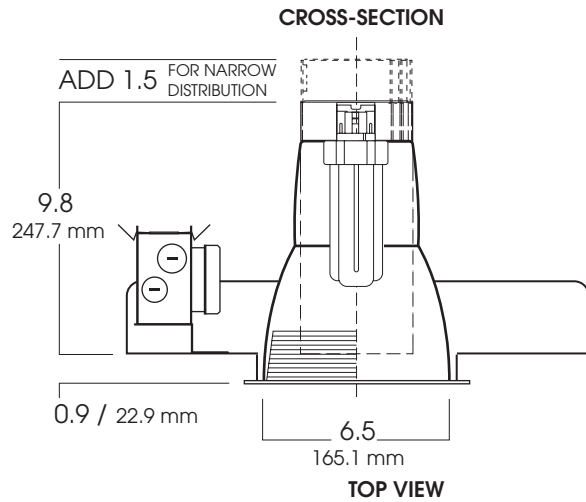

7" VERTICAL FLUORESCENT OPEN REFLECTOR / BAFFLE

1 x 42 WATT MAX

7V
SPECTRUM
GOLD SERIES™

FEATURES & SPECIFICATIONS:

- 7" aperture series features a deep reflector for excellent general lighting.
- Intended for Non-IC new construction.
For IC applications, refer to page 1-400.
- Frame constructed of 20 ga. galvanized steel.
- Supplied with 27" long, heavy ga. galvanized steel bar hangers.
- Ballasts shall be integrally mounted, electronic sound rated "A", Class P, multi-volt 120v - 277v.
- UL Listed for Damp Locations.
- For options detail, see page numbers listed below.

Max Ceiling Thickness: 1.5 (38.1 mm)
Ceiling Cutout: 7.0 Ø (177.8 mm Ø)
Fixture Weight: 6.0 lbs

CONE OF LIGHT

7V142w-Efficiency: 55.1%
Spacing: 1.52

SERIES	WATTS	BALLAST	DISTRIBUTION	OPTIONS	TRIM / FINISH	TRIM OPTIONS
SG7V- Spectrum Gold 7" Vertical	113 118 126 132 142	EX -Electronic, multi-volt 120v thru 277v DA1 -Advance Mark 10™ powerline dimming, 120v ¹ DA2 -Advance Mark 10™ powerline dimming, 277v ¹ DAM7 -Advance Mark 7™ 0-10v dimming, 120v thru 277v DL1 -Lutron Compact SE™ 120v (min. dimming level 5%) ¹ DL2 -Lutron Compact SE™ 277v (min. dimming level 5%) ¹	MD -Medium (standard) ND -Narrow	CB24 -C-Channel bars 1-470 CCEA -Chicago Ceiling Plenum CCEA 1-480 CR -Corrosion Resistant 1-460 EM -Emergency battery pack 1-420 FS -Fuse holder and fuse IC -Insulation Contact 1-400 PR -Plaster Ring 1-430 RM -Remodeler Housing 1-450 SCA -Slope Ceiling Adaptor 1-435 TBC -T-bar clips 1-475 TST -Twist-Lok Socket 1-425	AR7115-SG -Semi-Diffuse Low Iridescent (standard) CL -Clear Bright Alzak GO -Gold Alzak HZ -Matte Low Iridescent PW -Pewter Alzak UM -Umber Alzak WE -Wheat Alzak BL -Black Finish WH -White Finish PF -Polished Flange	GS -Gasket BB -Black Micro Baffle WB -White Micro Baffle
SG7V	132	EX	MD	EM/	AR7115 SG	WB