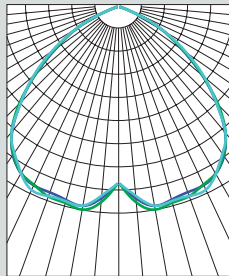

7" VERTICAL FLUORESCENT OPEN REFLECTOR / BAFFLE

1 x 42 WATT MAX

7V
SPECTRUM
GOLD SERIES™

FEATURES & SPECIFICATIONS:

- 7" aperture series features a deep reflector for excellent general lighting.
- Intended for Non-IC new construction.
For IC applications, refer to page 1-400.
- Frame constructed of 20 ga. galvanized steel.
- Supplied with 27" long, heavy ga. galvanized steel bar hangers.
- Ballasts shall be integrally mounted, electronic sound rated "A", Class P, multi-volt 120v - 277v.
- UL Listed for Damp Locations.
- For options detail, see page numbers listed below.

Max Ceiling Thickness: 1.5 (38.1 mm)
Ceiling Cutout: 7.0 Ø (177.8 mm Ø)
Fixture Weight: 6.0 lbs

CONE OF LIGHT

7V142w-Efficiency: 55.1%
Spacing: 1.52

SERIES	WATTS	BALLAST	DISTRIBUTION	OPTIONS	TRIM / FINISH	TRIM OPTIONS
SG7V- Spectrum Gold 7" Vertical	113 118 126 132 142	EX -Electronic, multi-volt 120v thru 277v DA1 -Advance Mark 10™ powerline dimming, 120v ¹ DA2 -Advance Mark 10™ powerline dimming, 277v ¹ DAM7 -Advance Mark 7™ 0-10v dimming, 120v thru 277v DL1 -Lutron Compact SE™ 120v (min. dimming level 5%) ¹ DL2 -Lutron Compact SE™ 277v (min. dimming level 5%) ¹	MD -Medium (standard) ND -Narrow	CB24 -C-Channel bars 1-470 CCEA -Chicago Ceiling Plenum CCEA 1-480 CR -Corrosion Resistant 1-460 EM -Emergency battery pack 1-420 FS -Fuse holder and fuse IC -Insulation Contact 1-400 PR -Plaster Ring 1-430 RM -Remodeler Housing 1-450 SCA -Slope Ceiling Adaptor 1-435 TBC -T-bar clips 1-475 TST -Twist-Lok Socket 1-425	AR7115-SG -Semi-Diffuse Low Iridescent (standard) CL -Clear Bright Alzak GO -Gold Alzak HZ -Matte Low Iridescent PW -Pewter Alzak UM -Umber Alzak WE -Wheat Alzak BL -Black Finish WH -White Finish PF -Polished Flange	GS -Gasket BB -Black Micro Baffle WB -White Micro Baffle
SG7V	132	EX	MD	EM/	AR7115 SG	WB