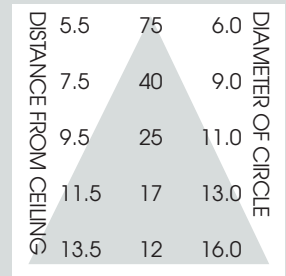

7" HID-MH / HPS SERIES SHALLOW LENSED SPLAY 100 WATT MAX

FEATURES & SPECIFICATIONS:

- 7MH series features a shallow depth and medium cutoff with a wide variety of lenses and splays.
- Intended for Non-IC new construction.
- Frame constructed of 20 ga. galvanized steel.
- Supplied with 27" long, heavy ga. galvanized steel bar hangers.
- Ballasts shall be integrally mounted, electronic sound rated "A", multi-volt 120v or 277v.
- UL Listed for Damp Locations.
- For options detail, see page numbers listed below.

Max Ceiling Thickness: 1.5 (38.1 mm)
 Ceiling Cutout: 7.0 Ø (177.8 mm Ø)
 Fixture Weight: 6.4 lbs (MH)

CONE OF LIGHT

7MH100w - Efficiency: 32.0%
Spacing: 0.91

FIXTURE LAMPING *
BD17 (HPS) - 50W thru 100W
ED17 (MH) - 50W thru 100W
 * All lamps are medium based