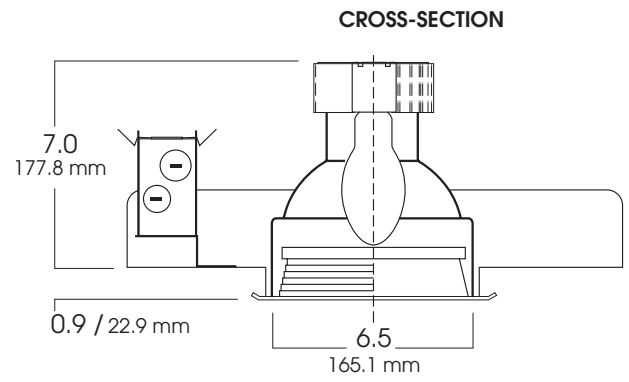

7" HID-MH / HPS SERIES SHALLOW LENSED SPLAY 100 WATT MAX

FEATURES & SPECIFICATIONS:

- 7MH series features a shallow depth and medium cutoff with a wide variety of lenses and splays.
- Intended for Non-IC new construction.
- Frame constructed of 20 ga. galvanized steel.
- Supplied with 27" long, heavy ga. galvanized steel bar hangers.
- Ballasts shall be integrally mounted, electronic sound rated "A", multi-volt 120v or 277v.
- UL Listed for Damp Locations.
- For options detail, see page numbers listed below.

Max Ceiling Thickness: 1.5 (38.1 mm)
 Ceiling Cutout: 7.0 Ø (177.8 mm Ø)
 Fixture Weight: 6.4 lbs (MH)

CONE OF LIGHT

7MH100w - Efficiency: 32.0%
Spacing: 0.91

FIXTURE LAMPING *
BD17 (HPS) - 50W thru 100W
ED17 (MH) - 50W thru 100W
 * All lamps are medium based