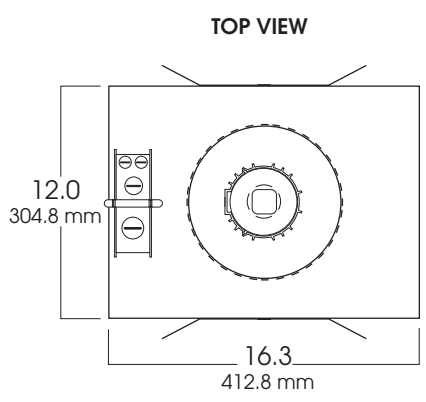

7" HID-MH / HPS SERIES SHALLOW LENSED SPLAY 100 WATT MAX

FEATURES & SPECIFICATIONS:

- 7MH series features a shallow depth and medium cutoff with a wide variety of lenses and splays.
- Intended for Non-IC new construction.
- Frame constructed of 20 ga. galvanized steel.
- Supplied with 27" long, heavy ga. galvanized steel bar hangers.
- Ballasts shall be integrally mounted, electronic sound rated "A", multi-volt 120v or 277v.
- UL Listed for Damp Locations.
- For options detail, see page numbers listed below.

Max Ceiling Thickness: 1.5 (38.1 mm)
 Ceiling Cutout: 7.0 Ø (177.8 mm Ø)
 Fixture Weight: 6.4 lbs (MH)

CONE OF LIGHT

7MH100w - Efficiency: 32.0%
Spacing: 0.91

FIXTURE LAMPING *
BD17 (HPS) - 50W thru 100W
ED17 (MH) - 50W thru 100W
 * All lamps are medium based