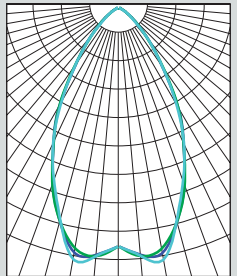

7" HID-MH / HPS SERIES SHALLOW LENSED SPLAY 100 WATT MAX

FEATURES & SPECIFICATIONS:

- 7MH series features a shallow depth and medium cutoff with a wide variety of lenses and splays.
- Intended for Non-IC new construction.
- Frame constructed of 20 ga. galvanized steel.
- Supplied with 27" long, heavy ga. galvanized steel bar hangers.
- Ballasts shall be integrally mounted, electronic sound rated "A", multi-volt 120v or 277v.
- UL Listed for Damp Locations.
- For options detail, see page numbers listed below.

Max Ceiling Thickness: 1.5 (38.1 mm)
 Ceiling Cutout: 7.0 Ø (177.8 mm Ø)
 Fixture Weight: 6.4 lbs (MH)

CONE OF LIGHT

7MH100w - Efficiency: 32.0%
Spacing: 0.91

FIXTURE LAMPING *
BD17 (HPS) - 50W thru 100W
ED17 (MH) - 50W thru 100W
 * All lamps are medium based