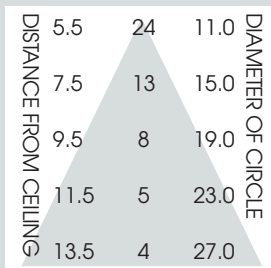

# 7" HORIZONTAL FLUORESCENT OPEN REFLECTOR / BAFFLE

2 x 26 WATT / 1 x 42 WATT MAX

**7H**  
**SPECTRUM**  
**GOLD SERIES™**

Max Ceiling Thickness: 1.5 (38.1 mm)  
Ceiling Cutout: 7.0 Ø (177.8 mm Ø)  
Fixture Weight: 6.5 lbs

CONE OF LIGHT

7H132w-Efficiency: 71.7%  
Spacing: 1.55

SERIES	WATTS	BALLAST	OPTIONS	TRIM / FINISH	TRIM OPTIONS	
<b>SG7H-</b> Spectrum Gold 7" Horizontal	<b>(1 or 2) 13<sup>1</sup></b> <b>(1 or 2) 18<sup>1</sup></b> <b>(1 or 2) 26Q<sup>1</sup></b> <b>126T<sup>2</sup></b> <b>132</b> <b>142</b>	<b>EX</b> -Electronic, multi-volt 120v thru 277v <b>DA1</b> -Advance Mark 10™ powerline dimming, 120v <sup>1</sup> <b>DA2</b> -Advance Mark 10™ powerline dimming, 277v <sup>1</sup> <b>DAM7</b> -Advance Mark 7™ 0-10v dimming, 120v thru 277v <b>DL1</b> -Lutron Compact SE™ 120v (min. dimming level 5%) <sup>1</sup> <b>DL2</b> -Lutron Compact SE™ 277v (min. dimming level 5%) <sup>1</sup>	<b>CB24</b> -C-Channel bars 1-470 <b>CCEA</b> -Chicago Ceiling Plenum CCEA 1-480 <b>CR</b> -Corrosion Resistant 1-460 <b>EM</b> -Emergency battery pack 1-420 <b>FS</b> -Fuse holder and fuse <b>IC</b> -Insulation Contact 1-400 <b>PR</b> -Plaster Ring 1-430 <b>RM</b> -Remodeler Housing 1-450 <b>SCA</b> -Slope Ceiling Adaptor 1-435 <b>TBC</b> -T-bar clips 1-475 <b>TST</b> -Twist-Lok Socket 1-425	<b>AR7510-</b> <b>(2 lamp)</b> 13w, 18w, 26wQ lamps <b>AR7615-</b> <b>(1 lamp)</b> 13w, 18w, 26wQ, 26wT, 32w, 42w lamps	<b>SG</b> -Semi-Diffuse Low Iridescent (standard) <b>CL</b> -Clear Bright Alzak <b>GO</b> -Gold Alzak <b>HZ</b> -Matte Low Iridescent <b>PW</b> -Pewter Alzak <b>UM</b> -Umber Alzak <b>WE</b> -Wheat Alzak <b>BL</b> -Black Finish <b>WH</b> -White Finish <b>PF</b> -Polished Flange	<b>GS</b> -Gasket <b>BB</b> -Black Micro Baffle <b>WB</b> -White Micro Baffle
<b>SG7H</b>	<b>226Q</b>	<b>EX</b>	<b>EM/</b>	<b>AR7510 SG</b>	<b>BB</b>	