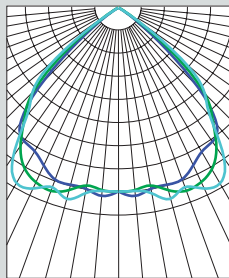

7H132w-Efficiency: 71.7%
Spacing: 1.55