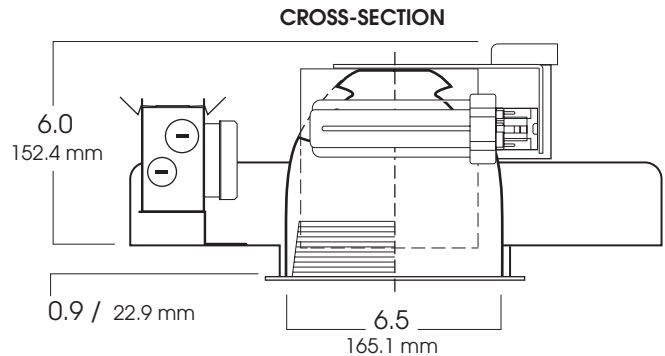

Max Ceiling Thickness: 1.5 (38.1 mm)  
Ceiling Cutout: 7.0 Ø (177.8 mm Ø)  
Fixture Weight: 6.5 lbs

CONE OF LIGHT

7H132w-Efficiency: 71.7%  
Spacing: 1.55

SERIES	WATTS	BALLAST	OPTIONS	TRIM / FINISH	TRIM OPTIONS	
<b>SG7H-</b> Spectrum Gold 7" Horizontal	<b>(1 or 2) 13<sup>1</sup></b> <b>(1 or 2) 18<sup>1</sup></b> <b>(1 or 2) 26Q<sup>1</sup></b> <b>126T<sup>2</sup></b> <b>132</b> <b>142</b>	<b>EX</b> -Electronic, multi-volt 120v thru 277v <b>DA1</b> -Advance Mark 10™ powerline dimming, 120v <sup>1</sup> <b>DA2</b> -Advance Mark 10™ powerline dimming, 277v <sup>1</sup> <b>DAM7</b> -Advance Mark 7™ 0-10v dimming, 120v thru 277v <b>DL1</b> -Lutron Compact SE™ 120v (min. dimming level 5%) <sup>1</sup> <b>DL2</b> -Lutron Compact SE™ 277v (min. dimming level 5%) <sup>1</sup>	<b>CB24</b> -C-Channel bars 1-470 <b>CCEA</b> -Chicago Ceiling Plenum CCEA 1-480 <b>CR</b> -Corrosion Resistant 1-460 <b>EM</b> -Emergency battery pack 1-420 <b>FS</b> -Fuse holder and fuse <b>IC</b> -Insulation Contact 1-400 <b>PR</b> -Plaster Ring 1-430 <b>RM</b> -Remodeler Housing 1-450 <b>SCA</b> -Slope Ceiling Adaptor 1-435 <b>TBC</b> -T-bar clips 1-475 <b>TST</b> -Twist-Lok Socket 1-425	<b>AR7510-</b> <b>(2 lamp)</b> 13w, 18w, 26wQ lamps <b>AR7615-</b> <b>(1 lamp)</b> 13w, 18w, 26wQ, 26wT, 32w, 42w lamps	<b>SG</b> -Semi-Diffuse Low Iridescent (standard) <b>CL</b> -Clear Bright Alzak <b>GO</b> -Gold Alzak <b>HZ</b> -Matte Low Iridescent <b>PW</b> -Pewter Alzak <b>UM</b> -Umber Alzak <b>WE</b> -Wheat Alzak <b>BL</b> -Black Finish <b>WH</b> -White Finish <b>PF</b> -Polished Flange	<b>GS</b> -Gasket <b>BB</b> -Black Micro Baffle <b>WB</b> -White Micro Baffle
<b>SG7H</b>	<b>226Q</b>	<b>EX</b>	<b>EM/</b>	<b>AR7510 SG</b>	<b>BB</b>	