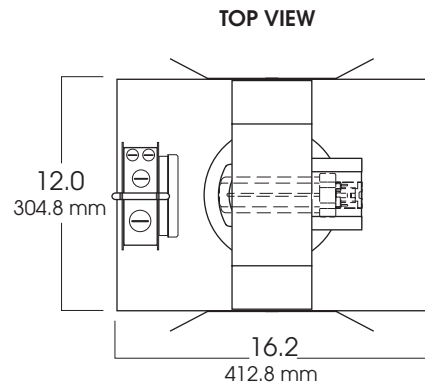

Max Ceiling Thickness: 1.5 (38.1 mm)  
Ceiling Cutout: 7.0 Ø (177.8 mm Ø)  
Fixture Weight: 6.5 lbs

CONE OF LIGHT

7H132w-Efficiency: 71.7%  
Spacing: 1.55

SERIES	WATTS	BALLAST	OPTIONS	TRIM / FINISH	TRIM OPTIONS	
<b>SG7H-</b> Spectrum Gold 7" Horizontal	<b>(1 or 2) 13<sup>1</sup></b> <b>(1 or 2) 18<sup>1</sup></b> <b>(1 or 2) 26Q<sup>1</sup></b> <b>126T<sup>2</sup></b> <b>132</b> <b>142</b>	<b>EX</b> -Electronic, multi-volt 120v thru 277v <b>DA1</b> -Advance Mark 10™ powerline dimming, 120v <sup>1</sup> <b>DA2</b> -Advance Mark 10™ powerline dimming, 277v <sup>1</sup> <b>DAM7</b> -Advance Mark 7™ 0-10v dimming, 120v thru 277v <b>DL1</b> -Lutron Compact SE™ 120v (min. dimming level 5%) <sup>1</sup> <b>DL2</b> -Lutron Compact SE™ 277v (min. dimming level 5%) <sup>1</sup>	<b>CB24</b> -C-Channel bars 1-470 <b>CCEA</b> -Chicago Ceiling Plenum CCEA 1-480 <b>CR</b> -Corrosion Resistant 1-460 <b>EM</b> -Emergency battery pack 1-420 <b>FS</b> -Fuse holder and fuse <b>IC</b> -Insulation Contact 1-400 <b>PR</b> -Plaster Ring 1-430 <b>RM</b> -Remodeler Housing 1-450 <b>SCA</b> -Slope Ceiling Adaptor 1-435 <b>TBC</b> -T-bar clips 1-475 <b>TST</b> -Twist-Lok Socket 1-425	<b>AR7510-</b> <b>(2 lamp)</b> 13w, 18w, 26wQ lamps <b>AR7615-</b> <b>(1 lamp)</b> 13w, 18w, 26wQ, 26wT, 32w, 42w lamps	<b>SG</b> -Semi-Diffuse Low Iridescent (standard) <b>CL</b> -Clear Bright Alzak <b>GO</b> -Gold Alzak <b>HZ</b> -Matte Low Iridescent <b>PW</b> -Pewter Alzak <b>UM</b> -Umber Alzak <b>WE</b> -Wheat Alzak <b>BL</b> -Black Finish <b>WH</b> -White Finish <b>PF</b> -Polished Flange	<b>GS</b> -Gasket <b>BB</b> -Black Micro Baffle <b>WB</b> -White Micro Baffle
<b>SG7H</b>	<b>226Q</b>	<b>EX</b>	<b>EM/</b>	<b>AR7510 SG</b>	<b>BB</b>	