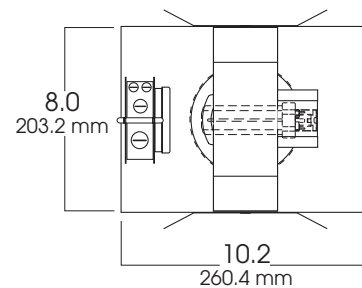

6" HORIZONTAL FLUORESCENT OPEN REFLECTOR / BAFFLE

2 x 26 WATT / 1 x 42 WATT MAX

6H
SPECTRUM
GOLD SERIES™

FEATURES & SPECIFICATIONS:

- SG6H features shallow height and 6" aperture.
- Intended for Non-IC new construction.
For IC applications, refer to page 1-400.
- Frame constructed of 20 ga. galvanized steel.
- Supplied with 27" long, heavy ga. galvanized steel bar hangers.
- Ballasts shall be integrally mounted, electronic sound rated "A", Class P, multi-volt 120v - 277v.
- UL Listed for Damp Locations.
- For options detail, see page numbers listed below.

Max Ceiling Thickness: 1.0 (25.4 mm)
Ceiling Cutout: 6.6 Ø (167.6 mm Ø)
Fixture Weight: 4.4 lbs

CONE OF LIGHT

6H132w- Efficiency: 57.0%
Spacing: 1.65

CROSS-SECTION

TOP VIEW

SERIES	WATTS	BALLAST	OPTIONS	TRIM / FINISH	TRIM OPTIONS
SG6H- Spectrum Gold 6" Horizontal	(1 or 2) 13'¹ (1 or 2) 18'¹ (1 or 2) 26Q'¹ 126T² 132 142	EX -Electronic, multi-volt 120v thru 277v DA1 -Advance Mark 10™ powerline dimming, 120v ¹ DA2 -Advance Mark 10™ powerline dimming, 277v ¹ DAM7 -Advance Mark 7™ 0-10v dimming, 120v thru 277v DL1 -Lutron Compact SE™ 120v (min. dimming level 5%) ¹ DL2 -Lutron Compact SE™ 277v (min. dimming level 5%) ¹	CB24 -C-Channel bars 1-470 CCEA -Chicago Ceiling Plenum CCEA 1-480 CR -Corrosion Resistant 1-460 EM -Emergency battery pack 1-420 FS -Fuse holder and fuse IC -Insulation Contact 1-400 PR -Plaster Ring 1-430 RM -Remodeler Housing 1-450 TBC -T-bar clips 1-475 TST -Twist-Lok Socket 1-425	AR6510- (2 lamp) 13w, 18w, 26wQ SG -Semi-Diffuse Low Iridescent (standard) CL -Clear Bright Alzak GO -Gold Alzak HZ -Matte Low Iridescent PW -Pewter Alzak AR6615- (1 lamp) 13w, 18w, 26wQ, 26wT,32w 42w lamps UM -Umbre Alzak WE -Wheat Alzak BL -Black Finish WH -White Finish PF -Polished Flange	GS -Gasket BB -Black Micro Baffle WB -White Micro Baffle
SG6H	142	EX	EM/	AR6615 SG	BB