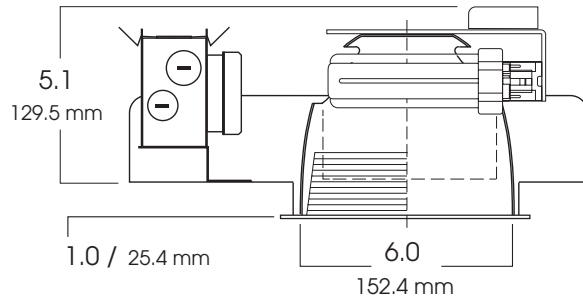

6" HORIZONTAL FLUORESCENT OPEN REFLECTOR / BAFFLE

2 x 26 WATT / 1 x 42 WATT MAX

6H
SPECTRUM
GOLD SERIES™

FEATURES & SPECIFICATIONS:

- SG6H features shallow height and 6" aperture.
- Intended for Non-IC new construction.
For IC applications, refer to page 1-400.
- Frame constructed of 20 ga. galvanized steel.
- Supplied with 27" long, heavy ga. galvanized steel bar hangers.
- Ballasts shall be integrally mounted, electronic sound rated "A", Class P, multi-volt 120v - 277v.
- UL Listed for Damp Locations.
- For options detail, see page numbers listed below.

Max Ceiling Thickness: 1.0 (25.4 mm)
Ceiling Cutout: 6.6 Ø (167.6 mm Ø)
Fixture Weight: 4.4 lbs

CONE OF LIGHT

6H132w- Efficiency: 57.0%
Spacing: 1.65

CROSS-SECTION

TOP VIEW

SERIES	WATTS	BALLAST	OPTIONS	TRIM / FINISH	TRIM OPTIONS
SG6H- Spectrum Gold 6" Horizontal	(1 or 2) 13'¹ (1 or 2) 18'¹ (1 or 2) 26Q'¹ 126T² 132 142	EX -Electronic, multi-volt 120v thru 277v DA1 -Advance Mark 10™ powerline dimming, 120v ¹ DA2 -Advance Mark 10™ powerline dimming, 277v ¹ DAM7 -Advance Mark 7™ 0-10v dimming, 120v thru 277v DL1 -Lutron Compact SE™ 120v (min. dimming level 5%) ¹ DL2 -Lutron Compact SE™ 277v (min. dimming level 5%) ¹	CB24 -C-Channel bars 1-470 CCEA -Chicago Ceiling Plenum CCEA 1-480 CR -Corrosion Resistant 1-460 EM -Emergency battery pack 1-420 FS -Fuse holder and fuse IC -Insulation Contact 1-400 PR -Plaster Ring 1-430 RM -Remodeler Housing 1-450 TBC -T-bar clips 1-475 TST -Twist-Lok Socket 1-425	AR6510- (2 lamp) 13w, 18w, 26wQ SG -Semi-Diffuse Low Iridescent (standard) CL -Clear Bright Alzak GO -Gold Alzak HZ -Matte Low Iridescent PW -Pewter Alzak AR6615- (1 lamp) 13w, 18w, 26wQ, 26wT,32w 42w lamps UM -Umbre Alzak WE -Wheat Alzak BL -Black Finish WH -White Finish PF -Polished Flange	GS -Gasket BB -Black Micro Baffle WB -White Micro Baffle
SG6H	142	EX	EM/	AR6615 SG	BB