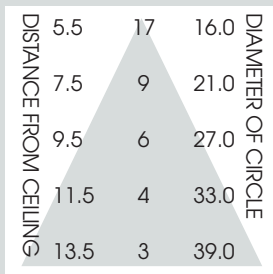

6" HORIZONTAL FLUORESCENT OPEN REFLECTOR / BAFFLE

2 x 26 WATT / 1 x 42 WATT MAX

6H
SPECTRUM
GOLD SERIES™

FEATURES & SPECIFICATIONS:

- SG6H features shallow height and 6" aperture.
- Intended for Non-IC new construction.
For IC applications, refer to page 1-400.
- Frame constructed of 20 ga. galvanized steel.
- Supplied with 27" long, heavy ga. galvanized steel bar hangers.
- Ballasts shall be integrally mounted, electronic sound rated "A", Class P, multi-volt 120v - 277v.
- UL Listed for Damp Locations.
- For options detail, see page numbers listed below.

Max Ceiling Thickness: 1.0 (25.4 mm)
Ceiling Cutout: 6.6 Ø (167.6 mm Ø)
Fixture Weight: 4.4 lbs

CONE OF LIGHT

6H132w- Efficiency: 57.0%
Spacing: 1.65

CROSS-SECTION

TOP VIEW

SERIES	WATTS	BALLAST	OPTIONS	TRIM / FINISH	TRIM OPTIONS
SG6H- Spectrum Gold 6" Horizontal	(1 or 2) 13'¹ (1 or 2) 18'¹ (1 or 2) 26Q'¹ 126T² 132 142	EX -Electronic, multi-volt 120v thru 277v DA1 -Advance Mark 10™ powerline dimming, 120v ¹ DA2 -Advance Mark 10™ powerline dimming, 277v ¹ DAM7 -Advance Mark 7™ 0-10v dimming, 120v thru 277v DL1 -Lutron Compact SE™ 120v (min. dimming level 5%) ¹ DL2 -Lutron Compact SE™ 277v (min. dimming level 5%) ¹	CB24 -C-Channel bars 1-470 CCEA -Chicago Ceiling Plenum CCEA 1-480 CR -Corrosion Resistant 1-460 EM -Emergency battery pack 1-420 FS -Fuse holder and fuse IC -Insulation Contact 1-400 PR -Plaster Ring 1-430 RM -Remodeler Housing 1-450 TBC -T-bar clips 1-475 TST -Twist-Lok Socket 1-425	AR6510- (2 lamp) 13w, 18w, 26wQ SG -Semi-Diffuse Low Iridescent (standard) CL -Clear Bright Alzak GO -Gold Alzak HZ -Matte Low Iridescent PW -Pewter Alzak AR6615- (1 lamp) 13w, 18w, 26wQ, 26wT,32w 42w lamps UM -Umbre Alzak WE -Wheat Alzak BL -Black Finish WH -White Finish PF -Polished Flange	GS -Gasket BB -Black Micro Baffle WB -White Micro Baffle
SG6H	142	EX	EM/	AR6615 SG	BB