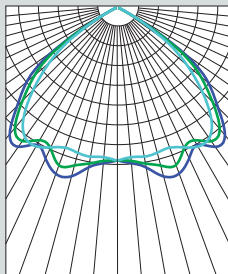

6" HORIZONTAL FLUORESCENT OPEN REFLECTOR / BAFFLE

2 x 26 WATT / 1 x 42 WATT MAX

6H
SPECTRUM
GOLD SERIES™

FEATURES & SPECIFICATIONS:

- SG6H features shallow height and 6" aperture.
- Intended for Non-IC new construction.
For IC applications, refer to page 1-400.
- Frame constructed of 20 ga. galvanized steel.
- Supplied with 27" long, heavy ga. galvanized steel bar hangers.
- Ballasts shall be integrally mounted, electronic sound rated "A", Class P, multi-volt 120v - 277v.
- UL Listed for Damp Locations.
- For options detail, see page numbers listed below.

Max Ceiling Thickness: 1.0 (25.4 mm)
Ceiling Cutout: 6.6 Ø (167.6 mm Ø)
Fixture Weight: 4.4 lbs

CONE OF LIGHT

6H132w- Efficiency: 57.0%
Spacing: 1.65

CROSS-SECTION

TOP VIEW

SERIES	WATTS	BALLAST	OPTIONS	TRIM / FINISH	TRIM OPTIONS
SG6H- Spectrum Gold 6" Horizontal	(1 or 2) 13'¹ (1 or 2) 18'¹ (1 or 2) 26Q'¹ 126T² 132 142	EX -Electronic, multi-volt 120v thru 277v DA1 -Advance Mark 10™ powerline dimming, 120v ¹ DA2 -Advance Mark 10™ powerline dimming, 277v ¹ DAM7 -Advance Mark 7™ 0-10v dimming, 120v thru 277v DL1 -Lutron Compact SE™ 120v (min. dimming level 5%) ¹ DL2 -Lutron Compact SE™ 277v (min. dimming level 5%) ¹	CB24 -C-Channel bars 1-470 CCEA -Chicago Ceiling Plenum CCEA 1-480 CR -Corrosion Resistant 1-460 EM -Emergency battery pack 1-420 FS -Fuse holder and fuse IC -Insulation Contact 1-400 PR -Plaster Ring 1-430 RM -Remodeler Housing 1-450 TBC -T-bar clips 1-475 TST -Twist-Lok Socket 1-425	AR6510- (2 lamp) 13w, 18w, 26wQ SG -Semi-Diffuse Low Iridescent (standard) CL -Clear Bright Alzak GO -Gold Alzak HZ -Matte Low Iridescent PW -Pewter Alzak AR6615- (1 lamp) 13w, 18w, 26wQ, 26wT,32w 42w lamps UM -Umbre Alzak WE -Wheat Alzak BL -Black Finish WH -White Finish PF -Polished Flange	GS -Gasket BB -Black Micro Baffle WB -White Micro Baffle
SG6H	142	EX	EM/	AR6615 SG	BB