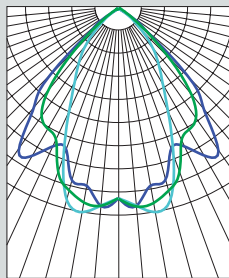

6HSQ118w-Efficiency: 43.0%
Spacing: 1.41