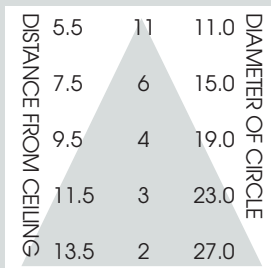

FEATURES & SPECIFICATIONS:

- EFEX² Series CF Square aperture. Fixture features shallow plenum and deep cutoff.
- Intended for Non-IC new construction. For IC applications, refer to page 1-400.
- Frame constructed of 20 ga. galvanized steel.
- Supplied with 27" long, heavy ga. galvanized steel bar hangers.
- Ballasts shall be integrally mounted, electronic sound rated "A", Class P, multi-volt 120v - 277v.
- Upper reflector shall be high purity specular aluminum.
- UL Listed for Damp Locations.
- For options detail, see page numbers listed below.

Max Ceiling Thickness: 1.0 (25.4 mm)
Ceiling Cutout: 7.0² (177.8 mm)²
Fixture Weight: 10.5 lbs

CONE OF LIGHT