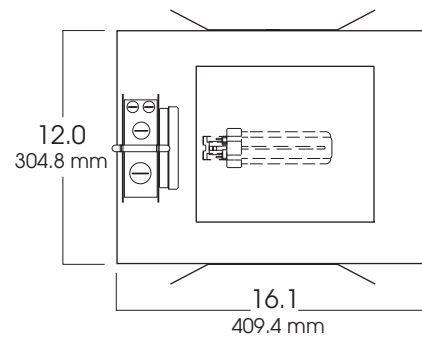

Max Ceiling Thickness: 1.0 (25.4 mm)  
Ceiling Cutout: 7.0<sup>2</sup> (177.8 mm)<sup>2</sup>  
Fixture Weight: 10.5 lbs

CONE OF LIGHT

6HSQ118w-Efficiency: 43.0%  
Spacing: 1.41

TOP VIEW

SERIES	WATTS	BALLAST	OPTIONS	TRIM / FINISH	TRIM OPTIONS
<b>SG6HSQ-</b> Spectrum Gold 6" Horizontal Square	<b>(1 or 2) 18</b> <b>(1 or 2) 26</b> <b>(1 or 2) 32</b> <b>(1 or 2) 42</b>	<b>EX</b> -Electronic, multi-volt 120v thru 277v <b>DA1</b> -Advance Mark 10™ powerline dimming, 120v <b>DA2</b> -Advance Mark 10™ powerline dimming, 277v <b>DAM7</b> -Advance Mark 7™ 0-10v dimming, 120v thru 277v <b>DL1</b> -Lutron Compact SE™ 120v (min. dimming level 5%) <b>DL2</b> -Lutron Compact SE™ 277v (min. dimming level 5%)	<b>CB24</b> -C-Channel bars 1-470 <b>CCEA</b> -Chicago Ceiling Plenum CCEA 1-480 <b>CR</b> -Corrosion Resistant 1-460 <b>EM</b> -Emergency battery pack 1-420 <b>FS</b> -Fuse holder and fuse <b>IC</b> -Insulation Contact 1-400 <b>PR</b> -Plaster Ring 1-430 <b>RM</b> -Remodeler Housing 1-450 <b>TBC</b> -T-bar clips 1-475 <b>TST</b> -Twist-Lok Socket 1-425	<b>AR0606-SG</b> -Semi-Diffuse Low Iridescent (standard) <b>GM</b> -Corrugated Soft Glow <b>GO</b> -Gold Alzak <b>MB</b> -Matte Black <b>MW</b> -Matte White <b>PW</b> -Pewter Alzak <b>UM</b> -Umber Alzak <b>WE</b> -Wheat Alzak <b>BF</b> -Black Flange <b>WF</b> -White Flange <b>CC</b> -Custom Color  Note: Polished flange is standard.	<b>1TSQFG</b> -Frosted Soda Lime Drop Tier Glass (standard) <b>1TSQFA</b> -Frosted Drop Tier Acrylic <b>1TSQFG-BORO</b> -Frosted Borosilicate Drop Tier Glass <b>GS</b> -Gasket
<b>SG6HSQ</b>	<b>242</b>	<b>EX</b>	<b>EM/</b>	<b>AR0606 SG</b>	<b>1TSQFG</b>