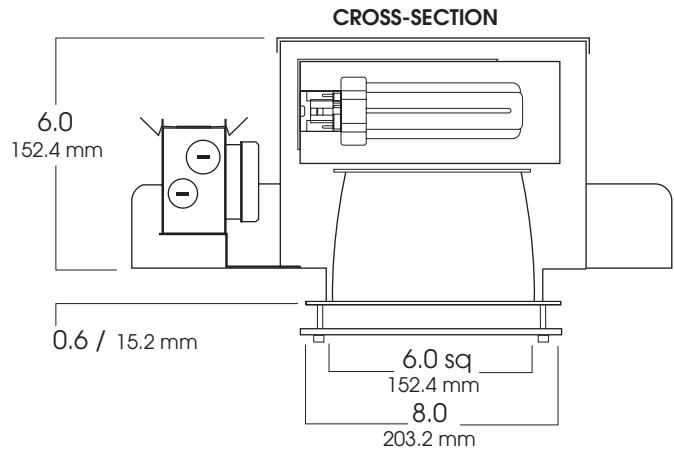

6" HORIZONTAL FLUORESCENT DECORATIVE SQUARE APERTURE

2 x 42 WATT MAX

FEATURES & SPECIFICATIONS:

- EFEX² Series CF Square aperture. Fixture features shallow plenum and deep cutoff.
- Intended for Non-IC new construction. For IC applications, refer to page 1-400.
- Frame constructed of 20 ga. galvanized steel.
- Supplied with 27" long, heavy ga. galvanized steel bar hangers.
- Ballasts shall be integrally mounted, electronic sound rated "A", Class P, multi-volt 120v - 277v.
- Upper reflector shall be high purity specular aluminum.
- UL Listed for Damp Locations.
- For options detail, see page numbers listed below.

Max Ceiling Thickness: 1.0 (25.4 mm)
Ceiling Cutout: 7.0² (177.8 mm)²
Fixture Weight: 10.5 lbs

TOP VIEW