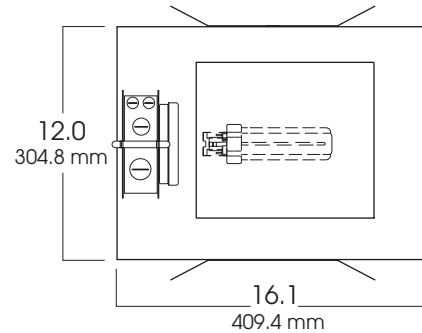

Max Ceiling Thickness:	1.0 (25.4 mm)
Ceiling Cutout:	7.0 <sup>2</sup> (177.8 mm) <sup>2</sup>
Fixture Weight:	10.5 lbs

CONE OF LIGHT

6HSQ118w - Efficiency: 43.0%  
Spacing: 1.41

TOP VIEW

SERIES	WATTS	BALLAST	OPTIONS	TRIM / FINISH	TRIM OPTIONS
<b>SG6HSQ-</b> Spectrum Gold 6" Horizontal Square	<b>(1 or 2) 18</b> <b>(1 or 2) 26</b> <b>(1 or 2) 32</b> <b>(1 or 2) 42</b>	<b>EX</b> -Electronic, multi-volt 120v thru 277v <b>DA1</b> -Advance Mark 10™ powerline dimming, 120v <b>DA2</b> -Advance Mark 10™ powerline dimming, 277v <b>DAM7</b> -Advance Mark 7™ 0-10v dimming, 120v thru 277v <b>DL1</b> -Lutron Compact SE™ 120v (min. dimming level 5%) <b>DL2</b> -Lutron Compact SE™ 277v (min. dimming level 5%)	<b>CB24</b> -C-Channel bars 1-470 <b>CCEA</b> -Chicago Ceiling Plenum CCEA 1-480 <b>CR</b> -Corrosion Resistant 1-460 <b>EM</b> -Emergency battery pack 1-420 <b>FS</b> -Fuse holder and fuse <b>IC</b> -Insulation Contact 1-400 <b>PR</b> -Plaster Ring 1-430 <b>RM</b> -Remodeler Housing 1-450 <b>TBC</b> -T-bar clips 1-475 <b>TST</b> -Twist-Lok Socket 1-425	<b>AR0606-SG</b> -Semi-Diffuse Low Iridescent (standard) <b>GM</b> -Corrugated Soft Glow <b>GO</b> -Gold Alzak <b>MB</b> -Matte Black <b>MW</b> -Matte White <b>PW</b> -Pewter Alzak <b>UM</b> -Umber Alzak <b>WE</b> -Wheat Alzak <b>BF</b> -Black Flange <b>WF</b> -White Flange <b>CC</b> -Custom Color  Note: Polished flange is standard.	<b>1TSQFG</b> -Frosted Soda Lime Drop Tier Glass (standard) <b>1TSQFA</b> -Frosted Drop Tier Acrylic <b>1TSQFG-BORO</b> -Frosted Borosilicate Drop Tier Glass <b>GS</b> -Gasket
<b>SG6HSQ</b>	<b>242</b>	<b>EX</b>	<b>EM/</b>	<b>AR0606 SG</b>	<b>1TSQFG</b>