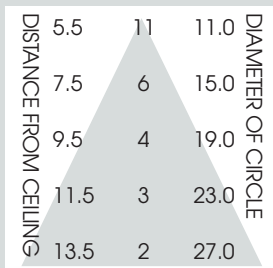

# 6" HORIZONTAL FLUORESCENT DECORATIVE SQUARE APERTURE

2 x 42 WATT MAX

Max Ceiling Thickness:	1.0 (25.4 mm)
Ceiling Cutout:	7.0 <sup>2</sup> (177.8 mm) <sup>2</sup>
Fixture Weight:	10.5 lbs

CONE OF LIGHT

6HSQ118w - Efficiency: 43.0%  
Spacing: 1.41

TOP VIEW

SERIES	WATTS	BALLAST	OPTIONS	TRIM / FINISH	TRIM OPTIONS
<b>SG6HSQ-</b> Spectrum Gold 6" Horizontal Square	<b>(1 or 2) 18</b> <b>(1 or 2) 26</b> <b>(1 or 2) 32</b> <b>(1 or 2) 42</b>	<b>EX</b> -Electronic, multi-volt 120v thru 277v <b>DA1</b> -Advance Mark 10™ powerline dimming, 120v <b>DA2</b> -Advance Mark 10™ powerline dimming, 277v <b>DAM7</b> -Advance Mark 7™ 0-10v dimming, 120v thru 277v <b>DL1</b> -Lutron Compact SE™ 120v (min. dimming level 5%) <b>DL2</b> -Lutron Compact SE™ 277v (min. dimming level 5%)	<b>CB24</b> -C-Channel bars 1-470 <b>CCEA</b> -Chicago Ceiling Plenum CCEA 1-480 <b>CR</b> -Corrosion Resistant 1-460 <b>EM</b> -Emergency battery pack 1-420 <b>FS</b> -Fuse holder and fuse <b>IC</b> -Insulation Contact 1-400 <b>PR</b> -Plaster Ring 1-430 <b>RM</b> -Remodeler Housing 1-450 <b>TBC</b> -T-bar clips 1-475 <b>TST</b> -Twist-Lok Socket 1-425	<b>AR0606-SG</b> -Semi-Diffuse Low Iridescent (standard) <b>GM</b> -Corrugated Soft Glow <b>GO</b> -Gold Alzak <b>MB</b> -Matte Black <b>MW</b> -Matte White <b>PW</b> -Pewter Alzak <b>UM</b> -Umber Alzak <b>WE</b> -Wheat Alzak <b>BF</b> -Black Flange <b>WF</b> -White Flange <b>CC</b> -Custom Color  Note: Polished flange is standard.	<b>1TSQFG</b> -Frosted Soda Lime Drop Tier Glass (standard) <b>1TSQFA</b> -Frosted Drop Tier Acrylic <b>1TSQFG-BORO</b> -Frosted Borosilicate Drop Tier Glass <b>GS</b> -Gasket
<b>SG6HSQ</b>	<b>242</b>	<b>EX</b>	<b>EM/</b>	<b>AR0606 SG</b>	<b>1TSQFG</b>