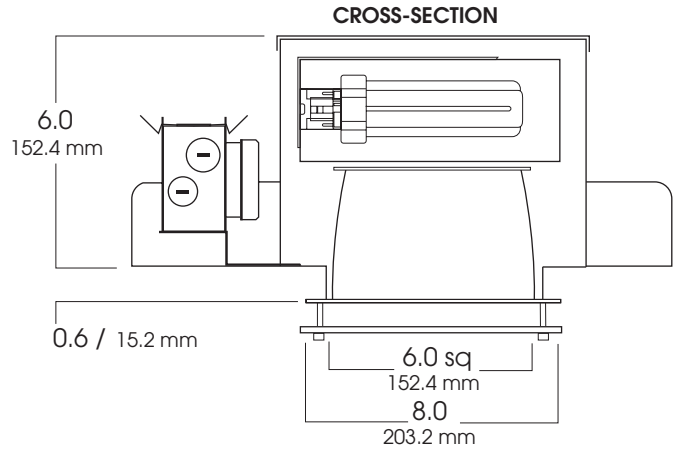

6" HORIZONTAL FLUORESCENT DECORATIVE SQUARE APERTURE

2 x 42 WATT MAX

FEATURES & SPECIFICATIONS:

- EFEX² Series CF Square aperture. Fixture features shallow plenum and deep cutoff.
- Intended for Non-IC new construction. For IC applications, refer to page 1-400.
- Frame constructed of 20 ga. galvanized steel.
- Supplied with 27" long, heavy ga. galvanized steel bar hangers.
- Ballasts shall be integrally mounted, electronic sound rated "A", Class P, multi-volt 120v - 277v.
- Upper reflector shall be high purity specular aluminum.
- UL Listed for Damp Locations.
- For options detail, see page numbers listed below.

Max Ceiling Thickness:	1.0 (25.4 mm)
Ceiling Cutout:	7.0² (177.8 mm)²
Fixture Weight:	10.5 lbs

TOP VIEW