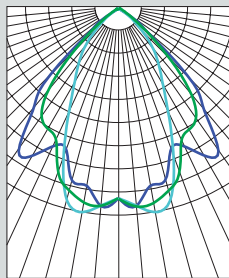

6" HORIZONTAL FLUORESCENT SQUARE APERTURE 2 x 42 WATT MAX

6HSQ
SPECTRUM
GOLD SERIES™

FEATURES & SPECIFICATIONS:

- EFEX² Series CF Square aperture. Fixture features shallow plenum and deep cutoff.
- Intended for Non-IC new construction. For IC applications, refer to page 1-400.
- Frame constructed of 20 ga. galvanized steel.
- Supplied with 27" long, heavy ga. galvanized steel bar hangers.
- Ballasts shall be integrally mounted, electronic sound rated "A", Class P, multi-volt 120v - 277v.
- Upper reflector shall be high purity specular aluminum.
- UL Listed for Damp Locations.
- For options detail, see page numbers listed below.

Max Ceiling Thickness: 1.0 (25.4 mm)
Ceiling Cutout: 7.0² (177.8 mm)²
Fixture Weight: 10.5 lbs

CONE OF LIGHT

6HSQ118w - Efficiency: 43.0%
Spacing: 1.41

TOP VIEW

SERIES	WATTS	BALLAST	OPTIONS	TRIM / FINISH	TRIM OPTIONS
SG6HSQ- Spectrum Gold 6" Horizontal Square	(1 or 2) 18 (1 or 2) 26 (1 or 2) 32 (1 or 2) 42	EX -Electronic, multi-volt 120v thru 277v DA1 -Advance Mark 10™ powerline dimming, 120v DA2 -Advance Mark 10™ powerline dimming, 277v DAM7 -Advance Mark 7™ 0-10v dimming, 120v thru 277v DL1 -Lutron Compact SE™ 120v (min. dimming level 5%) DL2 -Lutron Compact SE™ 277v (min. dimming level 5%)	CB24 -C-Channel bars 1-470 CCEA -Chicago Ceiling Plenum CCEA 1-480 CR -Corrosion Resistant 1-460 EM -Emergency battery pack 1-420 FS -Fuse holder and fuse IC -Insulation Contact 1-400 PR -Plaster Ring 1-430 RM -Remodeler Housing 1-450 TBC -T-bar clips 1-475 TST -Twist-Lok Socket 1-425	AR0606-SG -Semi-Diffuse Low Iridescent (standard) GM -Corrugated Soft Glow GO -Gold Alzak MB -Matte Black MW -Matte White PW -Pewter Alzak UM -Umber Alzak WE -Wheat Alzak BF -Black Flange WF -White Flange CC -Custom Color Note: Polished flange is standard.	FG -Frosted Glass GL -Clear Glass lens GS -Gasket SO -Micro Prism Solite™ lens PG -Prismatic (T73) lens SK -Skytek™ linear lens WL -Wet Location 1-470
SG6HSQ	142	EX	EM/	AR0606 SG	GS