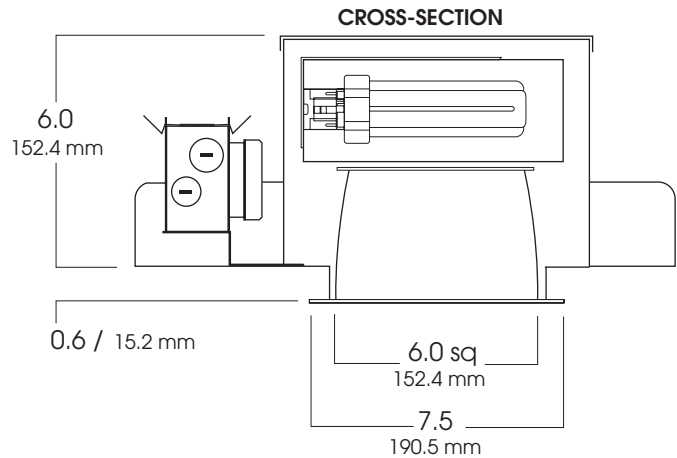

6" HORIZONTAL FLUORESCENT SQUARE APERTURE 2 x 42 WATT MAX

6HSQ
SPECTRUM
GOLD SERIES™

FEATURES & SPECIFICATIONS:

- EFEX² Series CF Square aperture. Fixture features shallow plenum and deep cutoff.
- Intended for Non-IC new construction. For IC applications, refer to page 1-400.
- Frame constructed of 20 ga. galvanized steel.
- Supplied with 27" long, heavy ga. galvanized steel bar hangers.
- Ballasts shall be integrally mounted, electronic sound rated "A", Class P, multi-volt 120v - 277v.
- Upper reflector shall be high purity specular aluminum.
- UL Listed for Damp Locations.
- For options detail, see page numbers listed below.

Max Ceiling Thickness: 1.0 (25.4 mm)
Ceiling Cutout: 7.0² (177.8 mm)²
Fixture Weight: 10.5 lbs

CONE OF LIGHT

6HSQ118w - Efficiency: 43.0%
Spacing: 1.41

TOP VIEW

SERIES	WATTS	BALLAST	OPTIONS	TRIM / FINISH	TRIM OPTIONS
SG6HSQ- Spectrum Gold 6" Horizontal Square	(1 or 2) 18 (1 or 2) 26 (1 or 2) 32 (1 or 2) 42	EX -Electronic, multi-volt 120v thru 277v DA1 -Advance Mark 10™ powerline dimming, 120v DA2 -Advance Mark 10™ powerline dimming, 277v DAM7 -Advance Mark 7™ 0-10v dimming, 120v thru 277v DL1 -Lutron Compact SE™ 120v (min. dimming level 5%) DL2 -Lutron Compact SE™ 277v (min. dimming level 5%)	CB24 -C-Channel bars 1-470 CCEA -Chicago Ceiling Plenum CCEA 1-480 CR -Corrosion Resistant 1-460 EM -Emergency battery pack 1-420 FS -Fuse holder and fuse IC -Insulation Contact 1-400 PR -Plaster Ring 1-430 RM -Remodeler Housing 1-450 TBC -T-bar clips 1-475 TST -Twist-Lok Socket 1-425	AR0606-SG -Semi-Diffuse Low Iridescent (standard) GM -Corrugated Soft Glow GO -Gold Alzak MB -Matte Black MW -Matte White PW -Pewter Alzak UM -Umber Alzak WE -Wheat Alzak BF -Black Flange WF -White Flange CC -Custom Color Note: Polished flange is standard.	FG -Frosted Glass GL -Clear Glass lens GS -Gasket SO -Micro Prism Solite™ lens PG -Prismatic (T73) lens SK -Skytek™ linear lens WL -Wet Location 1-470
SG6HSQ	142	EX	EM/	AR0606 SG	GS