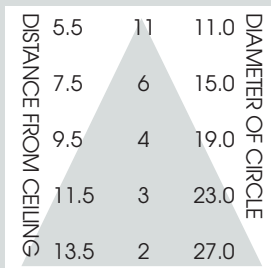

6" HORIZONTAL FLUORESCENT SQUARE APERTURE 2 x 42 WATT MAX

6HSQ
SPECTRUM
GOLD SERIES™

FEATURES & SPECIFICATIONS:

- EFEX² Series CF Square aperture. Fixture features shallow plenum and deep cutoff.
- Intended for Non-IC new construction. For IC applications, refer to page 1-400.
- Frame constructed of 20 ga. galvanized steel.
- Supplied with 27" long, heavy ga. galvanized steel bar hangers.
- Ballasts shall be integrally mounted, electronic sound rated "A", Class P, multi-volt 120v - 277v.
- Upper reflector shall be high purity specular aluminum.
- UL Listed for Damp Locations.
- For options detail, see page numbers listed below.

Max Ceiling Thickness: 1.0 (25.4 mm)
Ceiling Cutout: 7.0² (177.8 mm)²
Fixture Weight: 10.5 lbs

CONE OF LIGHT

6HSQ118w - Efficiency: 43.0%
Spacing: 1.41

TOP VIEW

SERIES	WATTS	BALLAST	OPTIONS	TRIM / FINISH	TRIM OPTIONS
SG6HSQ- Spectrum Gold 6" Horizontal Square	(1 or 2) 18 (1 or 2) 26 (1 or 2) 32 (1 or 2) 42	EX -Electronic, multi-volt 120v thru 277v DA1 -Advance Mark 10™ powerline dimming, 120v DA2 -Advance Mark 10™ powerline dimming, 277v DAM7 -Advance Mark 7™ 0-10v dimming, 120v thru 277v DL1 -Lutron Compact SE™ 120v (min. dimming level 5%) DL2 -Lutron Compact SE™ 277v (min. dimming level 5%)	CB24 -C-Channel bars 1-470 CCEA -Chicago Ceiling Plenum CCEA 1-480 CR -Corrosion Resistant 1-460 EM -Emergency battery pack 1-420 FS -Fuse holder and fuse IC -Insulation Contact 1-400 PR -Plaster Ring 1-430 RM -Remodeler Housing 1-450 TBC -T-bar clips 1-475 TST -Twist-Lok Socket 1-425	AR0606-SG -Semi-Diffuse Low Iridescent (standard) GM -Corrugated Soft Glow GO -Gold Alzak MB -Matte Black MW -Matte White PW -Pewter Alzak UM -Umber Alzak WE -Wheat Alzak BF -Black Flange WF -White Flange CC -Custom Color Note: Polished flange is standard.	FG -Frosted Glass GL -Clear Glass lens GS -Gasket SO -Micro Prism Solite™ lens PG -Prismatic (T73) lens SK -Skytek™ linear lens WL -Wet Location 1-470
SG6HSQ	142	EX	EM/	AR0606 SG	GS