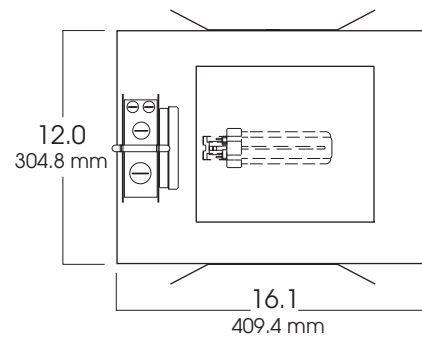

6" HORIZONTAL FLUORESCENT SQUARE APERTURE 2 x 42 WATT MAX

6HSQ
SPECTRUM
GOLD SERIES™

FEATURES & SPECIFICATIONS:

- EFEX² Series CF Square aperture. Fixture features shallow plenum and deep cutoff.
- Intended for Non-IC new construction. For IC applications, refer to page 1-400.
- Frame constructed of 20 ga. galvanized steel.
- Supplied with 27" long, heavy ga. galvanized steel bar hangers.
- Ballasts shall be integrally mounted, electronic sound rated "A", Class P, multi-volt 120v - 277v.
- Upper reflector shall be high purity specular aluminum.
- UL Listed for Damp Locations.
- For options detail, see page numbers listed below.

Max Ceiling Thickness: 1.0 (25.4 mm)
Ceiling Cutout: 7.0² (177.8 mm)²
Fixture Weight: 10.5 lbs

CONE OF LIGHT

6HSQ118w - Efficiency: 43.0%
Spacing: 1.41

TOP VIEW

SERIES	WATTS	BALLAST	OPTIONS	TRIM / FINISH	TRIM OPTIONS
SG6HSQ- Spectrum Gold 6" Horizontal Square	(1 or 2) 18 (1 or 2) 26 (1 or 2) 32 (1 or 2) 42	EX -Electronic, multi-volt 120v thru 277v DA1 -Advance Mark 10™ powerline dimming, 120v DA2 -Advance Mark 10™ powerline dimming, 277v DAM7 -Advance Mark 7™ 0-10v dimming, 120v thru 277v DL1 -Lutron Compact SE™ 120v (min. dimming level 5%) DL2 -Lutron Compact SE™ 277v (min. dimming level 5%)	CB24 -C-Channel bars 1-470 CCEA -Chicago Ceiling Plenum CCEA 1-480 CR -Corrosion Resistant 1-460 EM -Emergency battery pack 1-420 FS -Fuse holder and fuse IC -Insulation Contact 1-400 PR -Plaster Ring 1-430 RM -Remodeler Housing 1-450 TBC -T-bar clips 1-475 TST -Twist-Lok Socket 1-425	AR0606-SG -Semi-Diffuse Low Iridescent (standard) GM -Corrugated Soft Glow GO -Gold Alzak MB -Matte Black MW -Matte White PW -Pewter Alzak UM -Umber Alzak WE -Wheat Alzak BF -Black Flange WF -White Flange CC -Custom Color Note: Polished flange is standard.	FG -Frosted Glass GL -Clear Glass lens GS -Gasket SO -Micro Prism Solite™ lens PG -Prismatic (T73) lens SK -Skytek™ linear lens WL -Wet Location 1-470
SG6HSQ	142	EX	EM/	AR0606 SG	GS