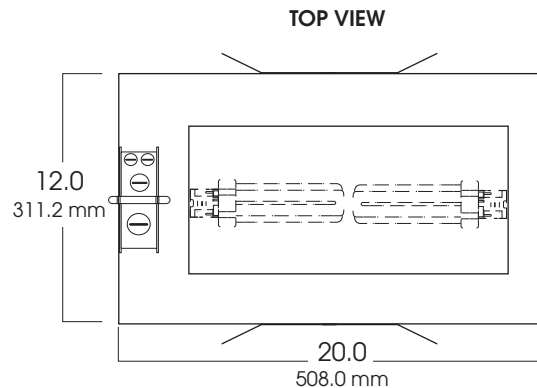

HORIZONTAL FLUORESCENT 6" x 12" RECTANGLE APERTURE 2 x 57 WATT MAX

612HSQ
SPECTRUM
GOLD SERIES™

FEATURES & SPECIFICATIONS:

- EFEX² Series CF Rectangle aperture. Fixture features medium plenum and even cutoff.
- Intended for Non-IC new construction. For IC applications, refer to page 1-400.
- Frame constructed of 20 ga. galvanized steel.
- Supplied with 27" long, heavy ga. galvanized steel bar hangers.
- Ballasts shall be integrally mounted, electronic sound rated "A", Class P, multi-volt 120v - 277v.
- Upper reflector shall be high purity aluminum.
- UL Listed for Damp Locations.
- For options detail, see page numbers listed below.

Max Ceiling Thickness: 1.0
Ceiling Cutout: 7.0 x 13.0
Fixture Weight: 13.0 lbs

CONE OF LIGHT

612HSQ242w - Efficiency: 44.4%
Spacing: 1.04

SERIES	WATTS	BALLAST	OPTIONS	TRIM / FINISH	LENS
SG612HSQ- Spectrum Gold 6" X 12" Horizontal Rectangle	218 226 232 242 257	EX -Electronic, multi-volt 120v thru 277v DA1 -Advance Mark 10™ powerline dimming, 120v DA2 -Advance Mark 10™ powerline dimming, 277v DAM7 -Advance Mark 7™ 0-10v dimming, 120v thru 277v DL1 -Lutron Compact SE™ 120v (min. dimming level 5%) ¹ DL2 -Lutron Compact SE™ 277v (min. dimming level 5%) ¹	CB24 -C-Channel bars 1-470 CCEA -Chicago Ceiling Plenum CCEA 1-480 CR -Corrosion Resistant 1-460 EM -Emergency battery pack 1-420 FS -Fuse holder and fuse IC -Insulation Contact 1-400 PR -Plaster Ring 1-430 TBC -T-bar clips 1-475 TST -Twist-Lok Socket 1-425	AR0612-SG -Semi-Diffuse Low Iridescent (standard) GM -Corrugated Soft Glow GO -Gold Alzak MB -Matte Black MW -Matte White PW -Pewter Alzak UM -Umber Alzak WE -Wheat Alzak BF -Black Flange WF -White Flange CC -Custom Color	FG -Frosted Glass GL -Clear Glass lens GS -Gasket SO -Micro Prism Solite™ lens PG -Prismatic (T73) lens SK -Skytek™ linear lens WL -Wet Location 1-470
SG612HSQ	257	EX	EM/	AR0612 SG	GS