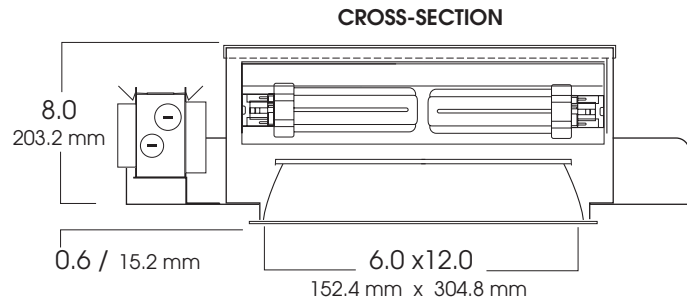

HORIZONTAL FLUORESCENT 6" x 12" RECTANGLE APERTURE 2 x 57 WATT MAX

612HSQ
SPECTRUM
GOLD SERIES™

FEATURES & SPECIFICATIONS:

- EFEX² Series CF Rectangle aperture. Fixture features medium plenum and even cutoff.
- Intended for Non-IC new construction. For IC applications, refer to page 1-400.
- Frame constructed of 20 ga. galvanized steel.
- Supplied with 27" long, heavy ga. galvanized steel bar hangers.
- Ballasts shall be integrally mounted, electronic sound rated "A", Class P, multi-volt 120v - 277v.
- Upper reflector shall be high purity aluminum.
- UL Listed for Damp Locations.
- For options detail, see page numbers listed below.

Max Ceiling Thickness: 1.0
Ceiling Cutout: 7.0 x 13.0
Fixture Weight: 13.0 lbs

CONE OF LIGHT

612HSQ242w - Efficiency: 44.4%
Spacing: 1.04

SERIES	WATTS	BALLAST	OPTIONS	TRIM / FINISH	LENS
SG612HSQ- Spectrum Gold 6" X 12" Horizontal Rectangle	218 226 232 242 257	EX -Electronic, multi-volt 120v thru 277v DA1 -Advance Mark 10™ powerline dimming, 120v DA2 -Advance Mark 10™ powerline dimming, 277v DAM7 -Advance Mark 7™ 0-10v dimming, 120v thru 277v DL1 -Lutron Compact SE™ 120v (min. dimming level 5%) ¹ DL2 -Lutron Compact SE™ 277v (min. dimming level 5%) ¹	CB24 -C-Channel bars 1-470 CCEA -Chicago Ceiling Plenum CCEA 1-480 CR -Corrosion Resistant 1-460 EM -Emergency battery pack 1-420 FS -Fuse holder and fuse IC -Insulation Contact 1-400 PR -Plaster Ring 1-430 TBC -T-bar clips 1-475 TST -Twist-Lok Socket 1-425	AR0612-SG -Semi-Diffuse Low Iridescent (standard) GM -Corrugated Soft Glow GO -Gold Alzak MB -Matte Black MW -Matte White PW -Pewter Alzak UM -Umber Alzak WE -Wheat Alzak BF -Black Flange WF -White Flange CC -Custom Color	FG -Frosted Glass GL -Clear Glass lens GS -Gasket SO -Micro Prism Solite™ lens PG -Prismatic (T73) lens SK -Skytek™ linear lens WL -Wet Location 1-470
SG612HSQ	257	EX	EM/	AR0612 SG	GS