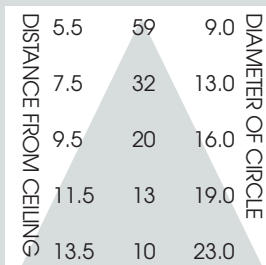

HORIZONTAL FLUORESCENT 6" x 12" RECTANGLE APERTURE 2 x 57 WATT MAX

612HSQ
SPECTRUM
GOLD SERIES™

FEATURES & SPECIFICATIONS:

- EFEX² Series CF Rectangle aperture. Fixture features medium plenum and even cutoff.
- Intended for Non-IC new construction. For IC applications, refer to page 1-400.
- Frame constructed of 20 ga. galvanized steel.
- Supplied with 27" long, heavy ga. galvanized steel bar hangers.
- Ballasts shall be integrally mounted, electronic sound rated "A", Class P, multi-volt 120v - 277v.
- Upper reflector shall be high purity aluminum.
- UL Listed for Damp Locations.
- For options detail, see page numbers listed below.

Max Ceiling Thickness: 1.0
Ceiling Cutout: 7.0 x 13.0
Fixture Weight: 13.0 lbs

CONE OF LIGHT

612HSQ242w - Efficiency: 44.4%
Spacing: 1.04

SERIES	WATTS	BALLAST	OPTIONS	TRIM / FINISH	LENS
SG612HSQ- Spectrum Gold 6" X 12" Horizontal Rectangle	218 226 232 242 257	EX -Electronic, multi-volt 120v thru 277v DA1 -Advance Mark 10™ powerline dimming, 120v DA2 -Advance Mark 10™ powerline dimming, 277v DAM7 -Advance Mark 7™ 0-10v dimming, 120v thru 277v DL1 -Lutron Compact SE™ 120v (min. dimming level 5%) ¹ DL2 -Lutron Compact SE™ 277v (min. dimming level 5%) ¹	CB24 -C-Channel bars 1-470 CCEA -Chicago Ceiling Plenum CCEA 1-480 CR -Corrosion Resistant 1-460 EM -Emergency battery pack 1-420 FS -Fuse holder and fuse IC -Insulation Contact 1-400 PR -Plaster Ring 1-430 TBC -T-bar clips 1-475 TST -Twist-Lok Socket 1-425	AR0612-SG -Semi-Diffuse Low Iridescent (standard) GM -Corrugated Soft Glow GO -Gold Alzak MB -Matte Black MW -Matte White PW -Pewter Alzak UM -Umber Alzak WE -Wheat Alzak BF -Black Flange WF -White Flange CC -Custom Color	FG -Frosted Glass GL -Clear Glass lens GS -Gasket SO -Micro Prism Solite™ lens PG -Prismatic (T73) lens SK -Skytek™ linear lens WL -Wet Location 1-470
SG612HSQ	257	EX	EM/	AR0612 SG	GS