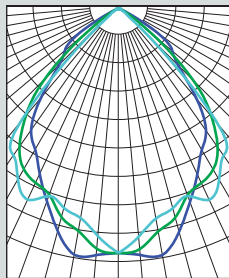

HORIZONTAL FLUORESCENT 6" x 12" RECTANGLE APERTURE 2 x 57 WATT MAX

612HSQ
SPECTRUM
GOLD SERIES™

FEATURES & SPECIFICATIONS:

- EFEX² Series CF Rectangle aperture. Fixture features medium plenum and even cutoff.
- Intended for Non-IC new construction. For IC applications, refer to page 1-400.
- Frame constructed of 20 ga. galvanized steel.
- Supplied with 27" long, heavy ga. galvanized steel bar hangers.
- Ballasts shall be integrally mounted, electronic sound rated "A", Class P, multi-volt 120v - 277v.
- Upper reflector shall be high purity aluminum.
- UL Listed for Damp Locations.
- For options detail, see page numbers listed below.

Max Ceiling Thickness: 1.0
Ceiling Cutout: 7.0 x 13.0
Fixture Weight: 13.0 lbs

CONE OF LIGHT

612HSQ242w - Efficiency: 44.4%
Spacing: 1.04

SERIES	WATTS	BALLAST	OPTIONS	TRIM / FINISH	LENS
SG612HSQ- Spectrum Gold 6" X 12" Horizontal Rectangle	218 226 232 242 257	EX -Electronic, multi-volt 120v thru 277v DA1 -Advance Mark 10™ powerline dimming, 120v DA2 -Advance Mark 10™ powerline dimming, 277v DAM7 -Advance Mark 7™ 0-10v dimming, 120v thru 277v DL1 -Lutron Compact SE™ 120v (min. dimming level 5%) ¹ DL2 -Lutron Compact SE™ 277v (min. dimming level 5%) ¹	CB24 -C-Channel bars 1-470 CCEA -Chicago Ceiling Plenum CCEA 1-480 CR -Corrosion Resistant 1-460 EM -Emergency battery pack 1-420 FS -Fuse holder and fuse IC -Insulation Contact 1-400 PR -Plaster Ring 1-430 TBC -T-bar clips 1-475 TST -Twist-Lok Socket 1-425	AR0612-SG -Semi-Diffuse Low Iridescent (standard) GM -Corrugated Soft Glow GO -Gold Alzak MB -Matte Black MW -Matte White PW -Pewter Alzak UM -Umber Alzak WE -Wheat Alzak BF -Black Flange WF -White Flange CC -Custom Color	FG -Frosted Glass GL -Clear Glass lens GS -Gasket SO -Micro Prism Solite™ lens PG -Prismatic (T73) lens SK -Skytek™ linear lens WL -Wet Location 1-470
SG612HSQ	257	EX	EM/	AR0612 SG	GS