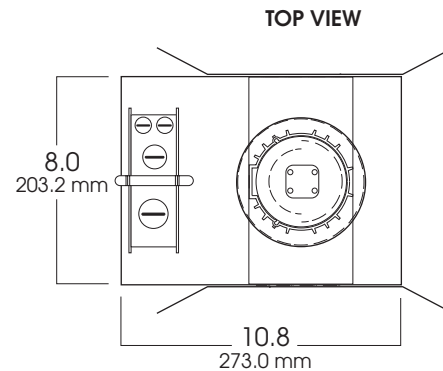

### FEATURES & SPECIFICATIONS:

- Small aperture series with deep cutoff.
- Intended for Non-IC new construction.  
For IC applications, refer to page 1-400.
- Frame constructed of 20 ga. galvanized steel.
- Supplied with 27" long, heavy ga. galvanized steel bar hangers.
- **120 Volt** is standard. Use option **T277** for 277v supply feed.
- UL Listed for Damp Locations.
- For options detail, see page numbers listed below.

Max Ceiling Thickness: 1.0 (25.4 mm)  
Ceiling Cutout: 5.3 Ø (134.6 mm Ø)  
Fixture Weight: 4.0 lbs

CONE OF LIGHT

5IN75w - Efficiency: 79.6%  
Spacing: 0.64

SERIES	OPTIONS	TRIM / FINISH	TRIM OPTIONS	FIXTURE LAMPING*										
<b>SG5IN-</b> Spectrum Gold 5" Vertical	<b>CB24</b> -C-Channel bars 1-470 <b>CCEA</b> -Chicago Ceiling Plenum CCEA 1-480 <b>CR</b> -Corrosion Resistant 1-460 <b>FS</b> -Fuse holder and fuse <b>IC</b> -Insulation Contact 1-400 <b>PR</b> -Plaster Ring 1-430 <b>RM</b> -Remodeler Housing 1-450 <b>TBC</b> -T-bar clips 1-475 <b>TR</b> -Top Relamping Option <b>T277</b> -Step down Transformer 277v to 120v	<b>AR5215-SG</b> -Semi-Diffuse Low Iridescent (standard) <b>CL</b> -Clear Bright Alzak <b>GO</b> -Gold Alzak <b>HZ</b> -Matte Low Iridescent <b>PW</b> -Pewter Alzak <b>UM</b> -Umber Alzak <b>WE</b> -Wheat Alzak <b>BL</b> -Black Finish <b>WH</b> -White Finish <b>PF</b> -Polished Flange	<b>GS</b> -Gasket <b>BB</b> -Black Micro Baffle <b>WB</b> -White Micro Baffle	<table border="1"> <thead> <tr> <th>LAMP</th> <th>MAX. WATTAGE</th> </tr> </thead> <tbody> <tr> <td>A 19</td> <td>100w</td> </tr> <tr> <td>PAR 20</td> <td>50w</td> </tr> <tr> <td>PAR 30L</td> <td>75w</td> </tr> <tr> <td>R 30</td> <td>100w</td> </tr> </tbody> </table> <p>*Medium Base</p>	LAMP	MAX. WATTAGE	A 19	100w	PAR 20	50w	PAR 30L	75w	R 30	100w
LAMP	MAX. WATTAGE													
A 19	100w													
PAR 20	50w													
PAR 30L	75w													
R 30	100w													
<b>SG5IN</b>	<b>CB24</b>	<b>AR5215 SG</b>	<b>WB</b>											