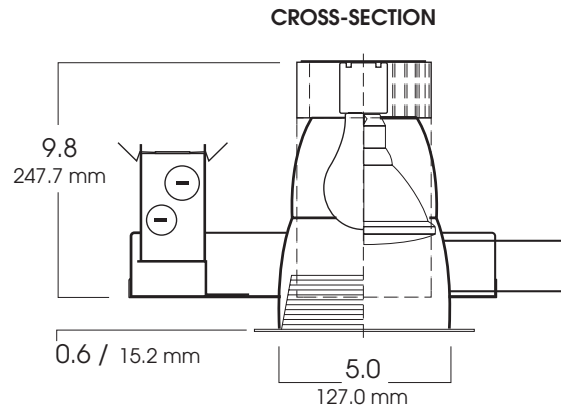

### FEATURES & SPECIFICATIONS:

- Small aperture series with deep cutoff.
- Intended for Non-IC new construction.  
For IC applications, refer to page 1-400.
- Frame constructed of 20 ga. galvanized steel.
- Supplied with 27" long, heavy ga. galvanized steel bar hangers.
- **120 Volt** is standard. Use option **T277** for 277v supply feed.
- UL Listed for Damp Locations.
- For options detail, see page numbers listed below.

Max Ceiling Thickness: 1.0 (25.4 mm)  
Ceiling Cutout: 5.3 Ø (134.6 mm Ø)  
Fixture Weight: 4.0 lbs

CONE OF LIGHT

5IN75w - Efficiency: 79.6%  
Spacing: 0.64

SERIES	OPTIONS	TRIM / FINISH	TRIM OPTIONS	FIXTURE LAMPING*										
<b>SG5IN-</b> Spectrum Gold 5" Vertical	<b>CB24</b> -C-Channel bars 1-470 <b>CCEA</b> -Chicago Ceiling Plenum CCEA 1-480 <b>CR</b> -Corrosion Resistant 1-460 <b>FS</b> -Fuse holder and fuse <b>IC</b> -Insulation Contact 1-400 <b>PR</b> -Plaster Ring 1-430 <b>RM</b> -Remodeler Housing 1-450 <b>TBC</b> -T-bar clips 1-475 <b>TR</b> -Top Relamping Option <b>T277</b> -Step down Transformer 277v to 120v	<b>AR5215-SG</b> -Semi-Diffuse Low Iridescent (standard) <b>CL</b> -Clear Bright Alzak <b>GO</b> -Gold Alzak <b>HZ</b> -Matte Low Iridescent <b>PW</b> -Pewter Alzak <b>UM</b> -Umber Alzak <b>WE</b> -Wheat Alzak <b>BL</b> -Black Finish <b>WH</b> -White Finish <b>PF</b> -Polished Flange	<b>GS</b> -Gasket <b>BB</b> -Black Micro Baffle <b>WB</b> -White Micro Baffle	<table border="1"> <thead> <tr> <th>LAMP</th> <th>MAX. WATTAGE</th> </tr> </thead> <tbody> <tr> <td>A 19</td> <td>100w</td> </tr> <tr> <td>PAR 20</td> <td>50w</td> </tr> <tr> <td>PAR 30L</td> <td>75w</td> </tr> <tr> <td>R 30</td> <td>100w</td> </tr> </tbody> </table> <p>*Medium Base</p>	LAMP	MAX. WATTAGE	A 19	100w	PAR 20	50w	PAR 30L	75w	R 30	100w
LAMP	MAX. WATTAGE													
A 19	100w													
PAR 20	50w													
PAR 30L	75w													
R 30	100w													
<b>SG5IN</b>	<b>CB24</b>	<b>AR5215 SG</b>	<b>WB</b>											