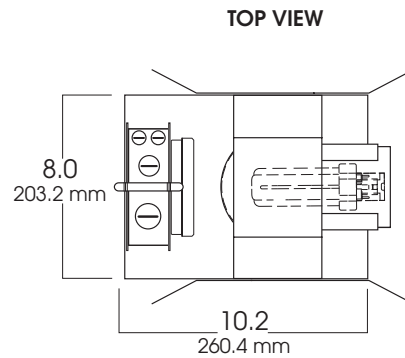

SERIES	WATTS	BALLAST	OPTIONS	SPLOY	TRIM OPTIONS
SG5H- Spectrum Gold 5" Horizontal	113 118 126¹	EX -Electronic, multi-volt 120v thru 277v DA1 -Advance Mark 10™ powerline dimming, 120v¹ DA2 -Advance Mark 10™ powerline dimming, 277v¹ DAM7 -Advance Mark 7™ 0-10v dimming, 120v thru 277v DL1 -Lutron Compact SE™ 120v (min. dimming level 5%)¹ DL2 -Lutron Compact SE™ 277v (min. dimming level 5%)¹	CB24 -C-Channel bars 1-470 CCEA -Chicago Ceiling Plenum CCEA 1-480 CR -Corrosion Resistant 1-460 EM -Emergency battery pack 1-420 FS -Fuse holder and fuse IC -Insulation Contact 1-400 PR -Plaster Ring 1-430 RM -Remodeler Housing 1-450 TBC -T-bar clips 1-475 TP -Tamper Resistant TST -Twist-Lok Socket 1-425	AR5620-WS -White w/White flange (standard) CS -Clear Alzak w/white flange CSPF -Clear Alzak w/polished flange SGS -Semi-Diffuse Low- Iridescent w/white flange SGSPF -Semi-Diffuse Low- Iridescent w/polished flange RB -Regressed black baffled w/white flange RBBF -Regressed black baffled w/black flange RW -Regressed white baffled w/white flange CC -Custom Color	PG -Prismatic (T73) lens (standard) FG -Frosted Glass FL -Fresnel Lens GL -Clear Glass lens GS -Gasket PC -Clear Polycarbonate PP -Prismatic Polycarbonate WL -Wet Location 1-470 XB¹ -Cross Blade Louver
SG5H	126	EX	EM/	AR5620 WS	PG

¹Triple tube lamp

¹ Not available for 13w Quad or TRT lamp

¹ For **WS, CS, CSPF, SGS** and **SGSPF** trims only

Dimensions shown are nominal. Spectrum Lighting is continually improving products and reserves the right to make changes that will not alter performance or appearance with or without written notice.

PROJECT:	TYPE:
CAT. NO.: