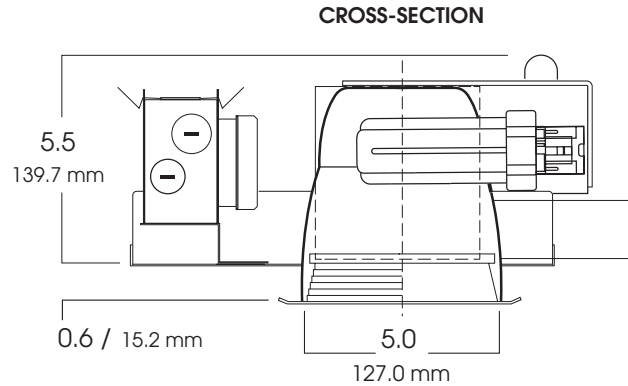

SERIES	WATTS	BALLAST	OPTIONS	SPLOY	TRIM OPTIONS
SG5H- Spectrum Gold 5" Horizontal	113 118 126¹	EX -Electronic, multi-volt 120v thru 277v DA1 -Advance Mark 10™ powerline dimming, 120v¹ DA2 -Advance Mark 10™ powerline dimming, 277v¹ DAM7 -Advance Mark 7™ 0-10v dimming, 120v thru 277v DL1 -Lutron Compact SE™ 120v (min. dimming level 5%)¹ DL2 -Lutron Compact SE™ 277v (min. dimming level 5%)¹	CB24 -C-Channel bars 1-470 CCEA -Chicago Ceiling Plenum CCEA 1-480 CR -Corrosion Resistant 1-460 EM -Emergency battery pack 1-420 FS -Fuse holder and fuse IC -Insulation Contact 1-400 PR -Plaster Ring 1-430 RM -Remodeler Housing 1-450 TBC -T-bar clips 1-475 TP -Tamper Resistant TST -Twist-Lok Socket 1-425	AR5620-WS -White w/White flange (standard) CS -Clear Alzak w/white flange CSPF -Clear Alzak w/polished flange SGS -Semi-Diffuse Low- Iridescent w/white flange SGSPF -Semi-Diffuse Low- Iridescent w/polished flange RB -Regressed black baffled w/white flange RBBF -Regressed black baffled w/black flange RW -Regressed white baffled w/white flange CC -Custom Color	PG -Prismatic (T73) lens (standard) FG -Frosted Glass FL -Fresnel Lens GL -Clear Glass lens GS -Gasket PC -Clear Polycarbonate PP -Prismatic Polycarbonate WL -Wet Location 1-470 XB¹ -Cross Blade Louver
SG5H	126	EX	EM/	AR5620 WS	PG

¹Triple tube lamp

¹ Not available for 13w Quad or TRT lamp

¹ For **WS, CS, CSPF, SGS** and **SGSPF** trims only

Dimensions shown are nominal. Spectrum Lighting is continually improving products and reserves the right to make changes that will not alter performance or appearance with or without written notice.

PROJECT:	TYPE:
CAT. NO.: