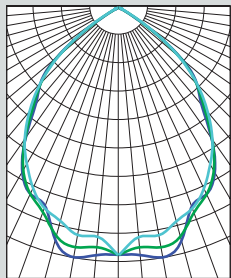

5H126w - Efficiency: 39.1%
Spacing: 1.16