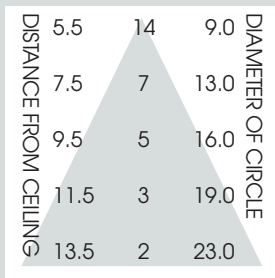

CONE OF LIGHT