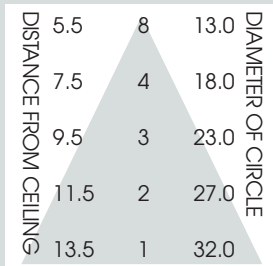

# 4" VERTICAL FLUORESCENT OPEN REFLECTOR / BAFFLE

1 x 26 WATT MAX

**4V**  
**SPECTRUM**  
**GOLD SERIES™**

Max Ceiling Thickness: 1.5 (38.1 mm)  
Ceiling Cutout: 4.2 Ø (108.0 mm Ø)  
Fixture Weight: 4.0 lbs

CONE OF LIGHT

4V126w- Efficiency: 44.2%  
Spacing: 1.65

SERIES	WATTS	BALLAST	OPTIONS	TRIM / FINISH	TRIM OPTIONS
<b>SG4V-</b> Spectrum Gold 4" Vertical	<b>113</b> <b>118</b> <b>126<sup>1</sup></b>	<b>EX</b> -Electronic, multi-volt 120v thru 277v <b>DA1</b> -Advance Mark 10™ powerline dimming, 120v <sup>1</sup> <b>DA2</b> -Advance Mark 10™ powerline dimming, 277v <sup>1</sup> <b>DAM7</b> -Advance Mark 7™ 0-10v dimming, 120v thru 277v <b>DL1</b> -Lutron Compact SE™ 120v (min. dimming level 5%) <sup>1</sup> <b>DL2</b> -Lutron Compact SE™ 277v (min. dimming level 5%) <sup>1</sup>	<b>CB24</b> -C-Channel bars 1-470 <b>CCEA</b> -Chicago Ceiling Plenum CCEA 1-480 <b>CR</b> -Corrosion Resistant 1-460 <b>EM</b> -Emergency battery pack 1-420 <b>FS</b> -Fuse holder and fuse <b>IC</b> -Insulation Contact 1-400 <b>PR</b> -Plaster Ring 1-430 <b>RM</b> -Remodeler Housing 1-450 <b>TBC</b> -T-bar clips 1-475 <b>TST</b> -Twist-Lok Socket 1-425	<b>AR4415-SG</b> -Semi-Diffuse Low Iridescent (standard) <b>CL</b> -Clear Bright Alzak <b>GO</b> -Gold Alzak <b>HZ</b> -Matte Low Iridescent <b>PW</b> -Pewter Alzak <b>UM</b> -Umber Alzak <b>WE</b> -Wheat Alzak <b>BL</b> -Black Finish <b>WH</b> -White Finish <b>PF</b> -Polished Flange  Note: White flange is standard.	<b>GS</b> -Gasket <b>BB</b> -Black Micro Baffle <b>WB</b> -White Micro Baffle  *For available <b>Decorative Architectural Trims,</b> see Page 1-490
<b>SG4V</b>	<b>126</b>	<b>EX</b>	<b>EM/</b>	<b>AR4415 SG</b>	<b>WB</b>