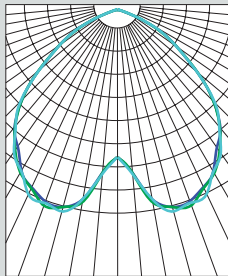

4V126w- Efficiency: 44.2%
Spacing: 1.65