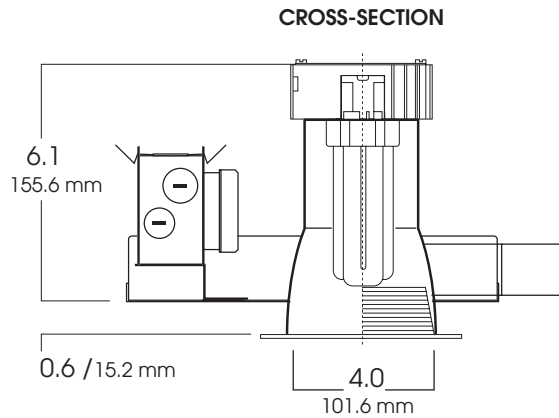

Max Ceiling Thickness: 1.5 (38.1 mm)  
Ceiling Cutout: 4.2 Ø (108.0 mm Ø)  
Fixture Weight: 4.0 lbs

CONE OF LIGHT

4V126w- Efficiency: 44.2%  
Spacing: 1.65

SERIES	WATTS	BALLAST	OPTIONS	TRIM / FINISH	TRIM OPTIONS
<b>SG4V-</b> Spectrum Gold 4" Vertical	<b>113</b> <b>118</b> <b>126<sup>1</sup></b>	<b>EX</b> -Electronic, multi-volt 120v thru 277v <b>DA1</b> -Advance Mark 10™ powerline dimming, 120v <sup>1</sup> <b>DA2</b> -Advance Mark 10™ powerline dimming, 277v <sup>1</sup> <b>DAM7</b> -Advance Mark 7™ 0-10v dimming, 120v thru 277v <b>DL1</b> -Lutron Compact SE™ 120v (min. dimming level 5%) <sup>1</sup> <b>DL2</b> -Lutron Compact SE™ 277v (min. dimming level 5%) <sup>1</sup>	<b>CB24</b> -C-Channel bars 1-470 <b>CCEA</b> -Chicago Ceiling Plenum CCEA 1-480 <b>CR</b> -Corrosion Resistant 1-460 <b>EM</b> -Emergency battery pack 1-420 <b>FS</b> -Fuse holder and fuse <b>IC</b> -Insulation Contact 1-400 <b>PR</b> -Plaster Ring 1-430 <b>RM</b> -Remodeler Housing 1-450 <b>TBC</b> -T-bar clips 1-475 <b>TST</b> -Twist-Lok Socket 1-425	<b>AR4415-SG</b> -Semi-Diffuse Low Iridescent (standard) <b>CL</b> -Clear Bright Alzak <b>GO</b> -Gold Alzak <b>HZ</b> -Matte Low Iridescent <b>PW</b> -Pewter Alzak <b>UM</b> -Umber Alzak <b>WE</b> -Wheat Alzak <b>BL</b> -Black Finish <b>WH</b> -White Finish <b>PF</b> -Polished Flange  Note: White flange is standard.	<b>GS</b> -Gasket <b>BB</b> -Black Micro Baffle <b>WB</b> -White Micro Baffle  *For available <b>Decorative Architectural Trims,</b> see Page 1-490
<b>SG4V</b>	<b>126</b>	<b>EX</b>	<b>EM/</b>	<b>AR4415 SG</b>	<b>WB</b>