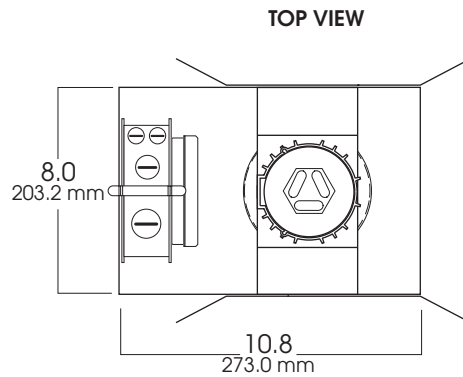

SERIES	WATTS	BALLAST	OPTIONS	TRIM / FINISH	TRIM OPTIONS
SG4V- Spectrum Gold 4" Vertical	113 118 126¹	EX -Electronic, multi-volt 120v thru 277v DA1 -Advance Mark 10™ powerline dimming, 120v¹ DA2 -Advance Mark 10™ powerline dimming, 277v¹ DAM7 -Advance Mark 7™ 0-10v dimming, 120v thru 277v DL1 -Lutron Compact SE™ 120v (min. dimming level 5%)¹ DL2 -Lutron Compact SE™ 277v (min. dimming level 5%)¹	CB24 -C-Channel bars 1-470 CCEA -Chicago Ceiling Plenum CCEA 1-480 CR -Corrosion Resistant 1-460 EM -Emergency battery pack 1-420 FS -Fuse holder and fuse IC -Insulation Contact 1-400 PR -Plaster Ring 1-430 RM -Remodeler Housing 1-450 TBC -T-bar clips 1-475 TST -Twist-Lok Socket 1-425	AR4415-SG -Semi-Diffuse Low Iridescent (standard) CL -Clear Bright Alzak GO -Gold Alzak HZ -Matte Low Iridescent PW -Pewter Alzak UM -Umber Alzak WE -Wheat Alzak BL -Black Finish WH -White Finish PF -Polished Flange Note: White flange is standard.	GS -Gasket BB -Black Micro Baffle WB -White Micro Baffle *For available Decorative Architectural Trims, see Page 1-490
SG4V	126	EX	EM/	AR4415 SG	WB

Dimensions shown are nominal. Spectrum Lighting is continually improving products and reserves the right to make changes that will not alter performance or appearance with or without written notice.

PROJECT:	TYPE:
CAT. NO.: