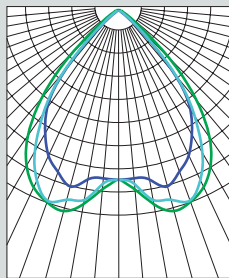

VERTICAL FLUORESCENT 4" SQUARE - DEEP FIXTURE

1 x 42 WATT MAX

FEATURES & SPECIFICATIONS:

- EFEX² Series CF Square aperture. Fixture features medium plenum and good cutoff.
- Intended for Non-IC new construction. For IC applications, refer to page 1-400.
- Frame constructed of 20 ga. galvanized steel.
- Supplied with 27" long, heavy ga. galvanized steel bar hangers.
- Ballasts shall be integrally mounted, electronic sound rated "A", Class P, multi-volt 120v - 277v.
- UL Listed for Damp Locations.
- For options detail, see page numbers listed below.

Max Ceiling Thickness: 1.0 (25.4 mm)
 Ceiling Cutout: 5.0² (127.0 mm)²
 Fixture Weight: 7.5 lbs

CONE OF LIGHT

4VSQ142w-Efficiency: 29.3%
 Spacing: 1.24

CROSS-SECTION

TOP VIEW

SERIES	WATTS	BALLAST	OPTIONS	TRIM / FINISH	TRIM OPTIONS
SG4VSQ- Spectrum Gold 4" Vertical Square	113 118 126 132 142	EX -Electronic, multi-volt 120v thru 277v DA1 -Advance Mark 10™ powerline dimming, 120v ¹ DA2 -Advance Mark 10™ powerline dimming, 277v ¹ DAM7 -Advance Mark 7™ 0-10v dimming, 120v thru 277v DL1 -Lutron Compact SE™ 120v (min. dimming level 5%) ¹ DL2 -Lutron Compact SE™ 277v (min. dimming level 5%) ¹	CB24 -C-Channel bars 1-470 CCEA -Chicago Ceiling Plenum CCEA 1-480 CR -Corrosion Resistant 1-460 EM -Emergency battery pack 1-420 FS -Fuse holder and fuse IC -Insulation Contact 1-400 PR -Plaster Ring 1-430 RM -Remodeler Housing 1-450 TBC -T-bar clips 1-475 TST -Twist-Lok Socket 1-425	AR0404-SG -Semi-Diffuse Low Iridescent (standard) GM -Corrugated Soft Glow GO -Gold Alzak MB -Matte Black MW -Matte White PW -Pewter Alzak UM -Umber Alzak WE -Wheat Alzak BF -Black Flange WF -White Flange CC -Custom Color	FG -Frosted Glass GL -Clear Glass lens GS -Gasket SO -Micro Prism Solite™ lens PA -Prismatic Acrylic lens PG -Prismatic (T73) lens SK -Skytek™ linear lens WL -Wet Location 1-470
SG4VSQ	132	EX	EM/	AR0404 SG	GS