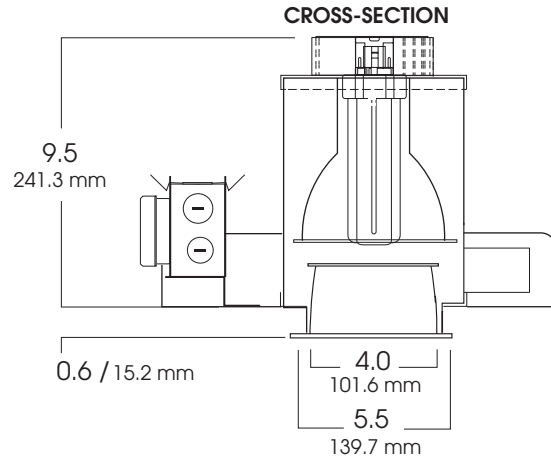

VERTICAL FLUORESCENT 4" SQUARE - DEEP FIXTURE

1 x 42 WATT MAX

FEATURES & SPECIFICATIONS:

- EFEX² Series CF Square aperture. Fixture features medium plenum and good cutoff.
- Intended for Non-IC new construction. For IC applications, refer to page 1-400.
- Frame constructed of 20 ga. galvanized steel.
- Supplied with 27" long, heavy ga. galvanized steel bar hangers.
- Ballasts shall be integrally mounted, electronic sound rated "A", Class P, multi-volt 120v - 277v.
- UL Listed for Damp Locations.
- For options detail, see page numbers listed below.

Max Ceiling Thickness: 1.0 (25.4 mm)
 Ceiling Cutout: 5.0² (127.0 mm)²
 Fixture Weight: 7.5 lbs

CONE OF LIGHT

4VSQ142w-Efficiency: 29.3%
 Spacing: 1.24

CROSS-SECTION

TOP VIEW

SERIES	WATTS	BALLAST	OPTIONS	TRIM / FINISH	TRIM OPTIONS
SG4VSQ- Spectrum Gold 4" Vertical Square	113 118 126 132 142	EX -Electronic, multi-volt 120v thru 277v DA1 -Advance Mark 10™ powerline dimming, 120v ¹ DA2 -Advance Mark 10™ powerline dimming, 277v ¹ DAM7 -Advance Mark 7™ 0-10v dimming, 120v thru 277v DL1 -Lutron Compact SE™ 120v (min. dimming level 5%) ¹ DL2 -Lutron Compact SE™ 277v (min. dimming level 5%) ¹	CB24 -C-Channel bars 1-470 CCEA -Chicago Ceiling Plenum CCEA 1-480 CR -Corrosion Resistant 1-460 EM -Emergency battery pack 1-420 FS -Fuse holder and fuse IC -Insulation Contact 1-400 PR -Plaster Ring 1-430 RM -Remodeler Housing 1-450 TBC -T-bar clips 1-475 TST -Twist-Lok Socket 1-425	AR0404-SG -Semi-Diffuse Low Iridescent (standard) GM -Corrugated Soft Glow GO -Gold Alzak MB -Matte Black MW -Matte White PW -Pewter Alzak UM -Umber Alzak WE -Wheat Alzak BF -Black Flange WF -White Flange CC -Custom Color	FG -Frosted Glass GL -Clear Glass lens GS -Gasket SO -Micro Prism Solite™ lens PA -Prismatic Acrylic lens PG -Prismatic (T73) lens SK -Skytek™ linear lens WL -Wet Location 1-470
SG4VSQ	132	EX	EM/	AR0404 SG	GS