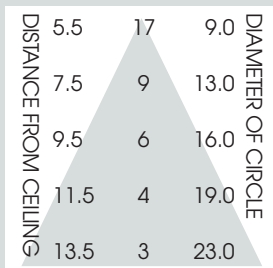

VERTICAL FLUORESCENT 4" SQUARE - DEEP FIXTURE

1 x 42 WATT MAX

FEATURES & SPECIFICATIONS:

- EFEX² Series CF Square aperture. Fixture features medium plenum and good cutoff.
- Intended for Non-IC new construction. For IC applications, refer to page 1-400.
- Frame constructed of 20 ga. galvanized steel.
- Supplied with 27" long, heavy ga. galvanized steel bar hangers.
- Ballasts shall be integrally mounted, electronic sound rated "A", Class P, multi-volt 120v - 277v.
- UL Listed for Damp Locations.
- For options detail, see page numbers listed below.

Max Ceiling Thickness: 1.0 (25.4 mm)
 Ceiling Cutout: 5.0² (127.0 mm)²
 Fixture Weight: 7.5 lbs

CONE OF LIGHT

4VSQ142w-Efficiency: 29.3%
 Spacing: 1.24

CROSS-SECTION

TOP VIEW

SERIES	WATTS	BALLAST	OPTIONS	TRIM / FINISH	TRIM OPTIONS
SG4VSQ- Spectrum Gold 4" Vertical Square	113 118 126 132 142	EX -Electronic, multi-volt 120v thru 277v DA1 -Advance Mark 10™ powerline dimming, 120v ¹ DA2 -Advance Mark 10™ powerline dimming, 277v ¹ DAM7 -Advance Mark 7™ 0-10v dimming, 120v thru 277v DL1 -Lutron Compact SE™ 120v (min. dimming level 5%) ¹ DL2 -Lutron Compact SE™ 277v (min. dimming level 5%) ¹	CB24 -C-Channel bars 1-470 CCEA -Chicago Ceiling Plenum CCEA 1-480 CR -Corrosion Resistant 1-460 EM -Emergency battery pack 1-420 FS -Fuse holder and fuse IC -Insulation Contact 1-400 PR -Plaster Ring 1-430 RM -Remodeler Housing 1-450 TBC -T-bar clips 1-475 TST -Twist-Lok Socket 1-425	AR0404-SG -Semi-Diffuse Low Iridescent (standard) GM -Corrugated Soft Glow GO -Gold Alzak MB -Matte Black MW -Matte White PW -Pewter Alzak UM -Umber Alzak WE -Wheat Alzak BF -Black Flange WF -White Flange CC -Custom Color	FG -Frosted Glass GL -Clear Glass lens GS -Gasket SO -Micro Prism Solite™ lens PA -Prismatic Acrylic lens PG -Prismatic (T73) lens SK -Skytek™ linear lens WL -Wet Location 1-470
SG4VSQ	132	EX	EM/	AR0404 SG	GS