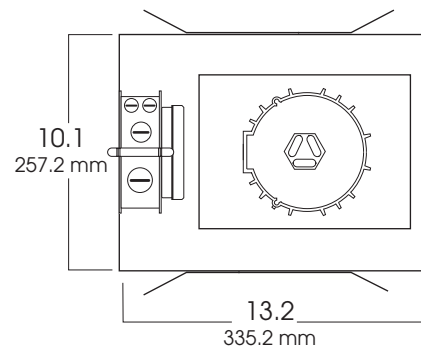

VERTICAL FLUORESCENT 4" SQUARE - DEEP FIXTURE

1 x 42 WATT MAX

FEATURES & SPECIFICATIONS:

- EFEX² Series CF Square aperture. Fixture features medium plenum and good cutoff.
- Intended for Non-IC new construction. For IC applications, refer to page 1-400.
- Frame constructed of 20 ga. galvanized steel.
- Supplied with 27" long, heavy ga. galvanized steel bar hangers.
- Ballasts shall be integrally mounted, electronic sound rated "A", Class P, multi-volt 120v - 277v.
- UL Listed for Damp Locations.
- For options detail, see page numbers listed below.

Max Ceiling Thickness: 1.0 (25.4 mm)
 Ceiling Cutout: 5.0² (127.0 mm)²
 Fixture Weight: 7.5 lbs

CONE OF LIGHT

4VSQ142w-Efficiency: 29.3%
 Spacing: 1.24

CROSS-SECTION

TOP VIEW

SERIES	WATTS	BALLAST	OPTIONS	TRIM / FINISH	TRIM OPTIONS
SG4VSQ- Spectrum Gold 4" Vertical Square	113 118 126 132 142	EX -Electronic, multi-volt 120v thru 277v DA1 -Advance Mark 10™ powerline dimming, 120v ¹ DA2 -Advance Mark 10™ powerline dimming, 277v ¹ DAM7 -Advance Mark 7™ 0-10v dimming, 120v thru 277v DL1 -Lutron Compact SE™ 120v (min. dimming level 5%) ¹ DL2 -Lutron Compact SE™ 277v (min. dimming level 5%) ¹	CB24 -C-Channel bars 1-470 CCEA -Chicago Ceiling Plenum CCEA 1-480 CR -Corrosion Resistant 1-460 EM -Emergency battery pack 1-420 FS -Fuse holder and fuse IC -Insulation Contact 1-400 PR -Plaster Ring 1-430 RM -Remodeler Housing 1-450 TBC -T-bar clips 1-475 TST -Twist-Lok Socket 1-425	AR0404-SG -Semi-Diffuse Low Iridescent (standard) GM -Corrugated Soft Glow GO -Gold Alzak MB -Matte Black MW -Matte White PW -Pewter Alzak UM -Umber Alzak WE -Wheat Alzak BF -Black Flange WF -White Flange CC -Custom Color	FG -Frosted Glass GL -Clear Glass lens GS -Gasket SO -Micro Prism Solite™ lens PA -Prismatic Acrylic lens PG -Prismatic (T73) lens SK -Skytek™ linear lens WL -Wet Location 1-470
SG4VSQ	132	EX	EM/	AR0404 SG	GS