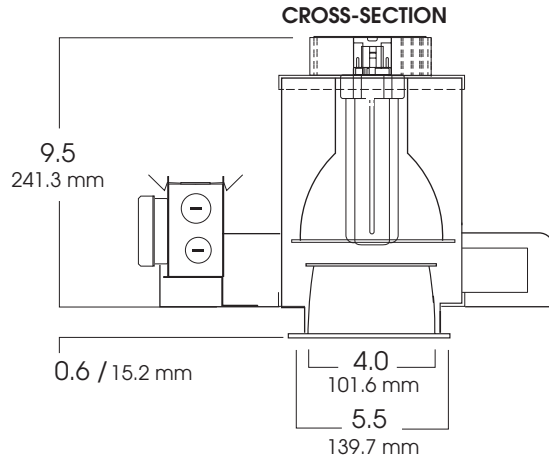

4" VERTICAL FLUORESCENT SQUARE - DEEP FIXTURE

1 x 42 WATT MAX

4VSQ
SPECTRUM
GOLD SERIES™

FEATURES & SPECIFICATIONS:

- EFEX² Series CF Square aperture. Fixture features medium plenum and good cutoff.
- Intended for Non-IC new construction. For IC applications, refer to page 1-400.
- Frame constructed of 20 ga. galvanized steel.
- Supplied with 27" long, heavy ga. galvanized steel bar hangers.
- Ballasts shall be integrally mounted, electronic sound rated "A", Class P, multi-volt 120v - 277v.
- UL Listed for Damp Locations.
- For options detail, see page numbers listed below.

Max Ceiling Thickness: 1.0 (25.4 mm)
Ceiling Cutout: 5.0² (127.0 mm)²
Fixture Weight: 7.5 lbs

CONE OF LIGHT

4VSQ142w-Efficiency: 29.3%
Spacing: 1.24

SERIES	WATTS	BALLAST	OPTIONS	TRIM / FINISH	TRIM OPTIONS
SG4VSQ- Spectrum Gold 4" Vertical Square	113 118 126 132 142	EX -Electronic, multi-volt 120v thru 277v DA1 -Advance Mark 10™ powerline dimming, 120v ¹ DA2 -Advance Mark 10™ powerline dimming, 277v ¹ DAM7 -Advance Mark 7™ 0-10v dimming, 120v thru 277v DL1 -Lutron Compact SE™ 120v (min. dimming level 5%) ¹ DL2 -Lutron Compact SE™ 277v (min. dimming level 5%) ¹	CB24 -C-Channel bars 1-470 CCEA -Chicago Ceiling Plenum CCEA 1-480 CR -Corrosion Resistant 1-460 EM -Emergency battery pack 1-420 FS -Fuse holder and fuse IC -Insulation Contact 1-400 PR -Plaster Ring 1-430 RM -Remodeler Housing 1-450 TBC -T-bar clips 1-475 TST -Twist-Lok Socket 1-425	AR0404-SG -Semi-Diffuse Low Iridescent (standard) GM -Corrugated Soft Glow GO -Gold Alzak MB -Matte Black MW -Matte White PW -Pewter Alzak UM -Umber Alzak WE -Wheat Alzak BF -Black Flange WF -White Flange CC -Custom Color	FG -Frosted Glass GL -Clear Glass lens GS -Gasket SO -Micro Prism Solite™ lens PA -Prismatic Acrylic lens PG -Prismatic (T73) lens SK -Skytek™ linear lens WL -Wet Location 1-470
SG4VSQ	132	EX	EM/	AR0404 SG	GS