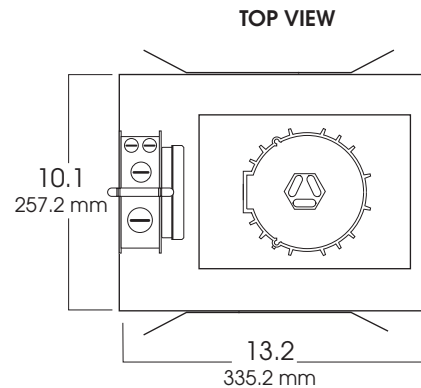

4" VERTICAL FLUORESCENT SQUARE - DEEP FIXTURE

1 x 42 WATT MAX

4VSQ
SPECTRUM
GOLD SERIES™

FEATURES & SPECIFICATIONS:

- EFEX² Series CF Square aperture. Fixture features medium plenum and good cutoff.
- Intended for Non-IC new construction. For IC applications, refer to page 1-400.
- Frame constructed of 20 ga. galvanized steel.
- Supplied with 27" long, heavy ga. galvanized steel bar hangers.
- Ballasts shall be integrally mounted, electronic sound rated "A", Class P, multi-volt 120v - 277v.
- UL Listed for Damp Locations.
- For options detail, see page numbers listed below.

Max Ceiling Thickness: 1.0 (25.4 mm)
Ceiling Cutout: 5.0² (127.0 mm)²
Fixture Weight: 7.5 lbs

CONE OF LIGHT

4VSQ142w-Efficiency: 29.3%
Spacing: 1.24

SERIES	WATTS	BALLAST	OPTIONS	TRIM / FINISH	TRIM OPTIONS
SG4VSQ- Spectrum Gold 4" Vertical Square	113 118 126 132 142	EX -Electronic, multi-volt 120v thru 277v DA1 -Advance Mark 10™ powerline dimming, 120v ¹ DA2 -Advance Mark 10™ powerline dimming, 277v ¹ DAM7 -Advance Mark 7™ 0-10v dimming, 120v thru 277v DL1 -Lutron Compact SE™ 120v (min. dimming level 5%) ¹ DL2 -Lutron Compact SE™ 277v (min. dimming level 5%) ¹	CB24 -C-Channel bars 1-470 CCEA -Chicago Ceiling Plenum CCEA 1-480 CR -Corrosion Resistant 1-460 EM -Emergency battery pack 1-420 FS -Fuse holder and fuse IC -Insulation Contact 1-400 PR -Plaster Ring 1-430 RM -Remodeler Housing 1-450 TBC -T-bar clips 1-475 TST -Twist-Lok Socket 1-425	AR0404-SG -Semi-Diffuse Low Iridescent (standard) GM -Corrugated Soft Glow GO -Gold Alzak MB -Matte Black MW -Matte White PW -Pewter Alzak UM -Umber Alzak WE -Wheat Alzak BF -Black Flange WF -White Flange CC -Custom Color	FG -Frosted Glass GL -Clear Glass lens GS -Gasket SO -Micro Prism Solite™ lens PA -Prismatic Acrylic lens PG -Prismatic (T73) lens SK -Skytek™ linear lens WL -Wet Location 1-470
SG4VSQ	132	EX	EM/	AR0404 SG	GS