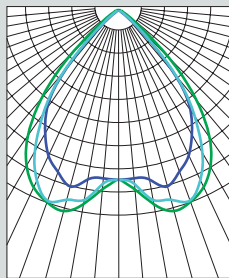

4" VERTICAL FLUORESCENT SQUARE - DEEP FIXTURE

1 x 42 WATT MAX

4VSQ
SPECTRUM
GOLD SERIES™

FEATURES & SPECIFICATIONS:

- EFEX² Series CF Square aperture. Fixture features medium plenum and good cutoff.
- Intended for Non-IC new construction. For IC applications, refer to page 1-400.
- Frame constructed of 20 ga. galvanized steel.
- Supplied with 27" long, heavy ga. galvanized steel bar hangers.
- Ballasts shall be integrally mounted, electronic sound rated "A", Class P, multi-volt 120v - 277v.
- UL Listed for Damp Locations.
- For options detail, see page numbers listed below.

Max Ceiling Thickness: 1.0 (25.4 mm)
Ceiling Cutout: 5.0² (127.0 mm)²
Fixture Weight: 7.5 lbs

CONE OF LIGHT

4VSQ142w-Efficiency: 29.3%
Spacing: 1.24

SERIES	WATTS	BALLAST	OPTIONS	TRIM / FINISH	TRIM OPTIONS
SG4VSQ- Spectrum Gold 4" Vertical Square	113 118 126 132 142	EX -Electronic, multi-volt 120v thru 277v DA1 -Advance Mark 10™ powerline dimming, 120v ¹ DA2 -Advance Mark 10™ powerline dimming, 277v ¹ DAM7 -Advance Mark 7™ 0-10v dimming, 120v thru 277v DL1 -Lutron Compact SE™ 120v (min. dimming level 5%) ¹ DL2 -Lutron Compact SE™ 277v (min. dimming level 5%) ¹	CB24 -C-Channel bars 1-470 CCEA -Chicago Ceiling Plenum CCEA 1-480 CR -Corrosion Resistant 1-460 EM -Emergency battery pack 1-420 FS -Fuse holder and fuse IC -Insulation Contact 1-400 PR -Plaster Ring 1-430 RM -Remodeler Housing 1-450 TBC -T-bar clips 1-475 TST -Twist-Lok Socket 1-425	AR0404-SG -Semi-Diffuse Low Iridescent (standard) GM -Corrugated Soft Glow GO -Gold Alzak MB -Matte Black MW -Matte White PW -Pewter Alzak UM -Umber Alzak WE -Wheat Alzak BF -Black Flange WF -White Flange CC -Custom Color	FG -Frosted Glass GL -Clear Glass lens GS -Gasket SO -Micro Prism Solite™ lens PA -Prismatic Acrylic lens PG -Prismatic (T73) lens SK -Skytek™ linear lens WL -Wet Location 1-470
SG4VSQ	132	EX	EM/	AR0404 SG	GS