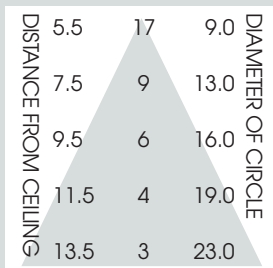

4" VERTICAL FLUORESCENT SQUARE - DEEP FIXTURE

1 x 42 WATT MAX

4VSQ
SPECTRUM
GOLD SERIES™

FEATURES & SPECIFICATIONS:

- EFEX² Series CF Square aperture. Fixture features medium plenum and good cutoff.
- Intended for Non-IC new construction. For IC applications, refer to page 1-400.
- Frame constructed of 20 ga. galvanized steel.
- Supplied with 27" long, heavy ga. galvanized steel bar hangers.
- Ballasts shall be integrally mounted, electronic sound rated "A", Class P, multi-volt 120v - 277v.
- UL Listed for Damp Locations.
- For options detail, see page numbers listed below.

Max Ceiling Thickness: 1.0 (25.4 mm)
Ceiling Cutout: 5.0² (127.0 mm)²
Fixture Weight: 7.5 lbs

CONE OF LIGHT

4VSQ142w-Efficiency: 29.3%
Spacing: 1.24

SERIES	WATTS	BALLAST	OPTIONS	TRIM / FINISH	TRIM OPTIONS
SG4VSQ- Spectrum Gold 4" Vertical Square	113 118 126 132 142	EX -Electronic, multi-volt 120v thru 277v DA1 -Advance Mark 10™ powerline dimming, 120v ¹ DA2 -Advance Mark 10™ powerline dimming, 277v ¹ DAM7 -Advance Mark 7™ 0-10v dimming, 120v thru 277v DL1 -Lutron Compact SE™ 120v (min. dimming level 5%) ¹ DL2 -Lutron Compact SE™ 277v (min. dimming level 5%) ¹	CB24 -C-Channel bars 1-470 CCEA -Chicago Ceiling Plenum CCEA 1-480 CR -Corrosion Resistant 1-460 EM -Emergency battery pack 1-420 FS -Fuse holder and fuse IC -Insulation Contact 1-400 PR -Plaster Ring 1-430 RM -Remodeler Housing 1-450 TBC -T-bar clips 1-475 TST -Twist-Lok Socket 1-425	AR0404-SG -Semi-Diffuse Low Iridescent (standard) GM -Corrugated Soft Glow GO -Gold Alzak MB -Matte Black MW -Matte White PW -Pewter Alzak UM -Umber Alzak WE -Wheat Alzak BF -Black Flange WF -White Flange CC -Custom Color	FG -Frosted Glass GL -Clear Glass lens GS -Gasket SO -Micro Prism Solite™ lens PA -Prismatic Acrylic lens PG -Prismatic (T73) lens SK -Skytek™ linear lens WL -Wet Location 1-470
SG4VSQ	132	EX	EM/	AR0404 SG	GS