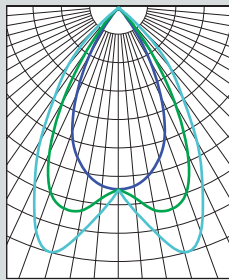

4" HORIZONTAL FLUORESCENT SQUARE APERTURE 1 x 42 WATT MAX

4HSQ
SPECTRUM
GOLD SERIES™

FEATURES & SPECIFICATIONS:

- EFEX² Series CF Square aperture. Series features shallow plenum and deep cutoff.
- Intended for Non-IC new construction. For IC applications, refer to page 1-400.
- Frame constructed of 20 ga. galvanized steel.
- Supplied with 27" long, heavy ga. galvanized steel bar hangers.
- Ballasts shall be integrally mounted, electronic sound rated "A", Class P, multi-volt 120v - 277v.
- Upper reflector shall be high purity specular aluminum.
- UL Listed for Damp Locations.
- For options detail, see page numbers listed below.

Max Ceiling Thickness: 1.0 (25.4 mm)
Ceiling Cutout: 5.0" (127.0 mm)²
Fixture Weight: 6.6 lbs

CONE OF LIGHT

4HSQ132w-Efficiency: 23.7%
Spacing: 0.85

| SERIES | WATTS | BALLAST | OPTIONS | TRIM / FINISH | TRIM OPTIONS |
|--|--|---|---|---|--|
| SG4HSQ- Spectrum Gold 4" Horizontal Square | 113 118 126 132 142 | EX -Electronic, multi-volt 120v thru 277v DA1 -Advance Mark 10™ powerline dimming, 120v ¹ DA2 -Advance Mark 10™ powerline dimming, 277v ¹ DAM7 -Advance Mark 7™ 0-10v dimming, 120v thru 277v DL1 -Lutron Compact SE™ 120v (min. dimming level 5%) ¹ DL2 -Lutron Compact SE™ 277v (min. dimming level 5%) ¹ | CB24 -C-Channel bars 1-470 CCEA -Chicago Ceiling Plenum CCEA 1-480 CR -Corrosion Resistant 1-460 EM -Emergency battery pack 1-420 FS -Fuse holder and fuse IC -Insulation Contact 1-400 PR -Plaster Ring 1-430 RM -Remodeler Housing 1-450 TBC -T-bar clips 1-475 TST -Twist-Lok Socket 1-425 | AR0404-SG -Semi-Diffuse Low Iridescent (standard) GM -Corrugated Soft Glow GO -Gold Alzak MB -Matte Black MW -Matte White PW -Pewter Alzak UM -Umber Alzak WE -Wheat Alzak BF -Black Flange WF -White Flange CC -Custom Color | FG -Frosted Glass GL -Clear Glass lens GS -Gasket SO -Micro Prism Solite™ lens PG -Prismatic (T73) lens SK -Skytek™ linear lens WL -Wet Location 1-470 |
| SG4HSQ | 132 | EX | EM/ | AR0404 SG | GS |