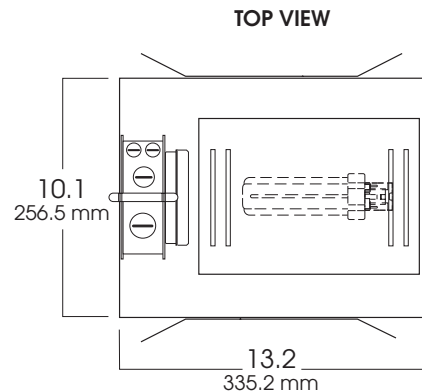

4" HORIZONTAL FLUORESCENT SQUARE APERTURE 1 x 42 WATT MAX

4HSQ
SPECTRUM
GOLD SERIES™

FEATURES & SPECIFICATIONS:

- EFEX² Series CF Square aperture. Series features shallow plenum and deep cutoff.
- Intended for Non-IC new construction. For IC applications, refer to page 1-400.
- Frame constructed of 20 ga. galvanized steel.
- Supplied with 27" long, heavy ga. galvanized steel bar hangers.
- Ballasts shall be integrally mounted, electronic sound rated "A", Class P, multi-volt 120v - 277v.
- Upper reflector shall be high purity specular aluminum.
- UL Listed for Damp Locations.
- For options detail, see page numbers listed below.

Max Ceiling Thickness: 1.0 (25.4 mm)
Ceiling Cutout: 5.0" (127.0 mm)²
Fixture Weight: 6.6 lbs

CONE OF LIGHT

4HSQ132w-Efficiency: 23.7%
Spacing: 0.85

| SERIES | WATTS | BALLAST | OPTIONS | TRIM / FINISH | TRIM OPTIONS |
|--|--|---|---|---|--|
| SG4HSQ- Spectrum Gold 4" Horizontal Square | 113 118 126 132 142 | EX -Electronic, multi-volt 120v thru 277v DA1 -Advance Mark 10™ powerline dimming, 120v ¹ DA2 -Advance Mark 10™ powerline dimming, 277v ¹ DAM7 -Advance Mark 7™ 0-10v dimming, 120v thru 277v DL1 -Lutron Compact SE™ 120v (min. dimming level 5%) ¹ DL2 -Lutron Compact SE™ 277v (min. dimming level 5%) ¹ | CB24 -C-Channel bars 1-470 CCEA -Chicago Ceiling Plenum CCEA 1-480 CR -Corrosion Resistant 1-460 EM -Emergency battery pack 1-420 FS -Fuse holder and fuse IC -Insulation Contact 1-400 PR -Plaster Ring 1-430 RM -Remodeler Housing 1-450 TBC -T-bar clips 1-475 TST -Twist-Lok Socket 1-425 | AR0404-SG -Semi-Diffuse Low Iridescent (standard) GM -Corrugated Soft Glow GO -Gold Alzak MB -Matte Black MW -Matte White PW -Pewter Alzak UM -Umber Alzak WE -Wheat Alzak BF -Black Flange WF -White Flange CC -Custom Color | FG -Frosted Glass GL -Clear Glass lens GS -Gasket SO -Micro Prism Solite™ lens PG -Prismatic (T73) lens SK -Skytek™ linear lens WL -Wet Location 1-470 |
| SG4HSQ | 132 | EX | EM/ | AR0404 SG | GS |