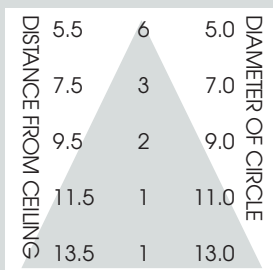

4" HORIZONTAL FLUORESCENT SQUARE APERTURE 1 x 42 WATT MAX

4HSQ
SPECTRUM
GOLD SERIES™

FEATURES & SPECIFICATIONS:

- EFEX² Series CF Square aperture. Series features shallow plenum and deep cutoff.
- Intended for Non-IC new construction. For IC applications, refer to page 1-400.
- Frame constructed of 20 ga. galvanized steel.
- Supplied with 27" long, heavy ga. galvanized steel bar hangers.
- Ballasts shall be integrally mounted, electronic sound rated "A", Class P, multi-volt 120v - 277v.
- Upper reflector shall be high purity specular aluminum.
- UL Listed for Damp Locations.
- For options detail, see page numbers listed below.

Max Ceiling Thickness: 1.0 (25.4 mm)
Ceiling Cutout: 5.0" (127.0 mm)²
Fixture Weight: 6.6 lbs

CONE OF LIGHT

4HSQ132w-Efficiency: 23.7%
Spacing: 0.85

| SERIES | WATTS | BALLAST | OPTIONS | TRIM / FINISH | TRIM OPTIONS |
|--|--|---|---|---|--|
| SG4HSQ- Spectrum Gold 4" Horizontal Square | 113 118 126 132 142 | EX -Electronic, multi-volt 120v thru 277v DA1 -Advance Mark 10™ powerline dimming, 120v ¹ DA2 -Advance Mark 10™ powerline dimming, 277v ¹ DAM7 -Advance Mark 7™ 0-10v dimming, 120v thru 277v DL1 -Lutron Compact SE™ 120v (min. dimming level 5%) ¹ DL2 -Lutron Compact SE™ 277v (min. dimming level 5%) ¹ | CB24 -C-Channel bars 1-470 CCEA -Chicago Ceiling Plenum CCEA 1-480 CR -Corrosion Resistant 1-460 EM -Emergency battery pack 1-420 FS -Fuse holder and fuse IC -Insulation Contact 1-400 PR -Plaster Ring 1-430 RM -Remodeler Housing 1-450 TBC -T-bar clips 1-475 TST -Twist-Lok Socket 1-425 | AR0404-SG -Semi-Diffuse Low Iridescent (standard) GM -Corrugated Soft Glow GO -Gold Alzak MB -Matte Black MW -Matte White PW -Pewter Alzak UM -Umber Alzak WE -Wheat Alzak BF -Black Flange WF -White Flange CC -Custom Color | FG -Frosted Glass GL -Clear Glass lens GS -Gasket SO -Micro Prism Solite™ lens PG -Prismatic (T73) lens SK -Skytek™ linear lens WL -Wet Location 1-470 |
| SG4HSQ | 132 | EX | EM/ | AR0404 SG | GS |