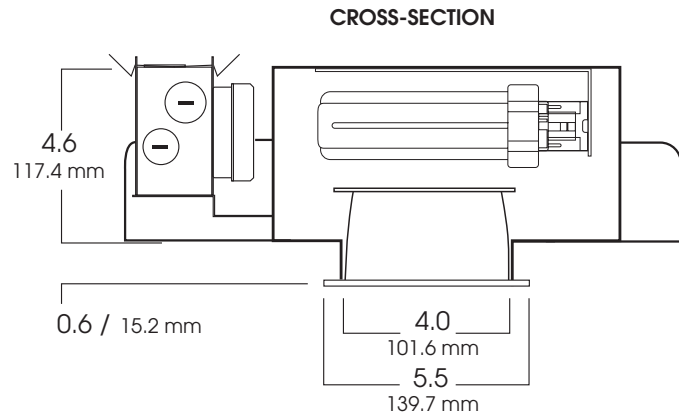

4" HORIZONTAL FLUORESCENT SQUARE APERTURE 1 x 42 WATT MAX

4HSQ
SPECTRUM
GOLD SERIES™

FEATURES & SPECIFICATIONS:

- EFEX² Series CF Square aperture. Series features shallow plenum and deep cutoff.
- Intended for Non-IC new construction. For IC applications, refer to page 1-400.
- Frame constructed of 20 ga. galvanized steel.
- Supplied with 27" long, heavy ga. galvanized steel bar hangers.
- Ballasts shall be integrally mounted, electronic sound rated "A", Class P, multi-volt 120v - 277v.
- Upper reflector shall be high purity specular aluminum.
- UL Listed for Damp Locations.
- For options detail, see page numbers listed below.

Max Ceiling Thickness: 1.0 (25.4 mm)
Ceiling Cutout: 5.0" (127.0 mm)²
Fixture Weight: 6.6 lbs

CONE OF LIGHT

4HSQ132w-Efficiency: 23.7%
Spacing: 0.85

| SERIES | WATTS | BALLAST | OPTIONS | TRIM / FINISH | TRIM OPTIONS |
|--|--|---|---|---|--|
| SG4HSQ- Spectrum Gold 4" Horizontal Square | 113 118 126 132 142 | EX -Electronic, multi-volt 120v thru 277v DA1 -Advance Mark 10™ powerline dimming, 120v ¹ DA2 -Advance Mark 10™ powerline dimming, 277v ¹ DAM7 -Advance Mark 7™ 0-10v dimming, 120v thru 277v DL1 -Lutron Compact SE™ 120v (min. dimming level 5%) ¹ DL2 -Lutron Compact SE™ 277v (min. dimming level 5%) ¹ | CB24 -C-Channel bars 1-470 CCEA -Chicago Ceiling Plenum CCEA 1-480 CR -Corrosion Resistant 1-460 EM -Emergency battery pack 1-420 FS -Fuse holder and fuse IC -Insulation Contact 1-400 PR -Plaster Ring 1-430 RM -Remodeler Housing 1-450 TBC -T-bar clips 1-475 TST -Twist-Lok Socket 1-425 | AR0404-SG -Semi-Diffuse Low Iridescent (standard) GM -Corrugated Soft Glow GO -Gold Alzak MB -Matte Black MW -Matte White PW -Pewter Alzak UM -Umber Alzak WE -Wheat Alzak BF -Black Flange WF -White Flange CC -Custom Color | FG -Frosted Glass GL -Clear Glass lens GS -Gasket SO -Micro Prism Solite™ lens PG -Prismatic (T73) lens SK -Skytek™ linear lens WL -Wet Location 1-470 |
| SG4HSQ | 132 | EX | EM/ | AR0404 SG | GS |