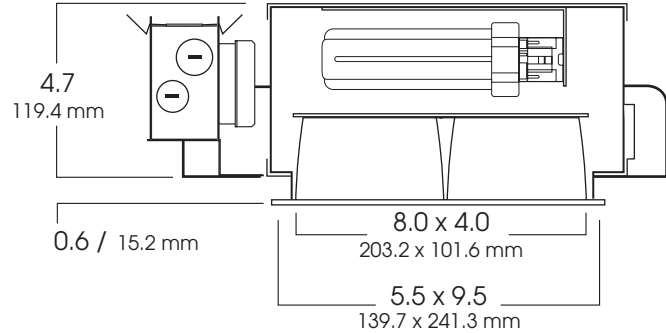

Max Ceiling Thickness: 1.0
Ceiling Cutout: 5.0 x 9.0
Fixture Weight: 7.2 lbs

CONE OF LIGHT

48HSQ142w- Efficiency: 32.6%
Spacing: 1.19

CROSS-SECTION

TOP VIEW

SERIES	WATTS	BALLAST	OPTIONS	TRIM / FINISH	TRIM OPTIONS
SG48HSQ- Spectrum Gold 4" x 8" Horizontal Rectangle	126 132 142 157	EX -Electronic, multi-volt 120v thru 277v DA1 -Advance Mark 10™ powerline dimming, 120v DA2 -Advance Mark 10™ powerline dimming, 277v DAM7 -Advance Mark 7™ 0-10v dimming, 120v thru 277v DL1 -Lutron Compact SE™ 120v (min. dimming level 5%) ¹ DL2 -Lutron Compact SE™ 277v (min. dimming level 5%) ¹	CB24 -C-Channel bars 1-470 CCEA -Chicago Ceiling Plenum CCEA 1-480 CR -Corrosion Resistant 1-460 EM -Emergency battery pack 1-420 FS -Fuse holder and fuse IC -Insulation Contact 1-400 PR -Plaster Ring 1-430 TBC -T-bar clips 1-475 TST -Twist-Lok Socket 1-425	AR04082C-SG -Semi-Diffuse Low Iridescence (standard) GM -Corrugated Soft Glow GO -Gold Alzak MB -Matte Black MW -Matte White PW -Pewter Alzak UM -Umber Alzak WE -Wheat Alzak BF -Black Flange WF -White Flange CC -Custom Color	FG -Frosted Glass GL -Clear Glass lens GS -Gasket SO -Micro Prism Solite™ lens PG -Prismatic (T73) lens SK -Skytek™ linear lens WL -Wet Location 1-470
SG48HSQ	157	EX	EM/	AR04082C SG	GS

¹ Not available for 57w lamp

Note: Polished flange is standard.

Dimensions shown are nominal. Spectrum Lighting is continually improving products and reserves the right to make changes that will not alter performance or appearance with or without written notice.