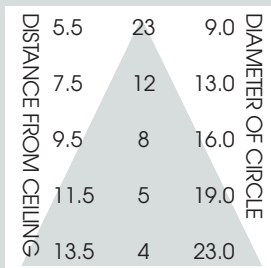

HORIZONTAL FLUORESCENT 2 CELL RECTANGLE APERTURE 1 x 57 WATT MAX

48HSQ
SPECTRUM
GOLD SERIES™

FEATURES & SPECIFICATIONS:

- EFEX² Series CF Rectangle two cell aperture. Series features shallow plenum and deep cutoff.
- Intended for Non-IC new construction. For IC applications, refer to page 1-400.
- Frame constructed of 20 ga. galvanized steel.
- Supplied with 27" long, heavy ga. galvanized steel bar hangers.
- Ballasts shall be integrally mounted, electronic sound rated "A", Class P, multi-volt 120v - 277v.
- Upper reflector shall be high purity specular aluminum.
- UL Listed for Damp Locations.
- For options detail, see page numbers listed below.

Max Ceiling Thickness: 1.0
Ceiling Cutout: 5.0 x 9.0
Fixture Weight: 7.2 lbs

CONE OF LIGHT

48HSQ142w- Efficiency: 32.6%
Spacing: 1.19

CROSS-SECTION

TOP VIEW

SERIES	WATTS	BALLAST	OPTIONS	TRIM / FINISH	TRIM OPTIONS
SG48HSQ- Spectrum Gold 4" x 8" Horizontal Rectangle	126 132 142 157	EX -Electronic, multi-volt 120v thru 277v DA1 -Advance Mark 10™ powerline dimming, 120v DA2 -Advance Mark 10™ powerline dimming, 277v DAM7 -Advance Mark 7™ 0-10v dimming, 120v thru 277v DL1 -Lutron Compact SE™ 120v (min. dimming level 5%) ¹ DL2 -Lutron Compact SE™ 277v (min. dimming level 5%) ¹	CB24 -C-Channel bars 1-470 CCEA -Chicago Ceiling Plenum CCEA 1-480 CR -Corrosion Resistant 1-460 EM -Emergency battery pack 1-420 FS -Fuse holder and fuse IC -Insulation Contact 1-400 PR -Plaster Ring 1-430 TBC -T-bar clips 1-475 TST -Twist-Lok Socket 1-425	AR04082C-SG -Semi-Diffuse Low Iridescence (standard) GM -Corrugated Soft Glow GO -Gold Alzak MB -Matte Black MW -Matte White PW -Pewter Alzak UM -Umber Alzak WE -Wheat Alzak BF -Black Flange WF -White Flange CC -Custom Color	FG -Frosted Glass GL -Clear Glass lens GS -Gasket SO -Micro Prism Solite™ lens PG -Prismatic (T73) lens SK -Skytek™ linear lens WL -Wet Location 1-470
SG48HSQ	157	EX	EM/	AR04082C SG	GS