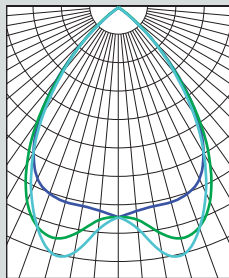

HORIZONTAL FLUORESCENT 2 CELL RECTANGLE APERTURE 1 x 57 WATT MAX

48HSQ
SPECTRUM
GOLD SERIES™

FEATURES & SPECIFICATIONS:

- EFEX² Series CF Rectangle two cell aperture. Series features shallow plenum and deep cutoff.
- Intended for Non-IC new construction. For IC applications, refer to page 1-400.
- Frame constructed of 20 ga. galvanized steel.
- Supplied with 27" long, heavy ga. galvanized steel bar hangers.
- Ballasts shall be integrally mounted, electronic sound rated "A", Class P, multi-volt 120v - 277v.
- Upper reflector shall be high purity specular aluminum.
- UL Listed for Damp Locations.
- For options detail, see page numbers listed below.

Max Ceiling Thickness: 1.0
Ceiling Cutout: 5.0 x 9.0
Fixture Weight: 7.2 lbs

CONE OF LIGHT

48HSQ142w- Efficiency: 32.6%
Spacing: 1.19

CROSS-SECTION

TOP VIEW

SERIES	WATTS	BALLAST	OPTIONS	TRIM / FINISH	TRIM OPTIONS
SG48HSQ- Spectrum Gold 4" x 8" Horizontal Rectangle	126 132 142 157	EX -Electronic, multi-volt 120v thru 277v DA1 -Advance Mark 10™ powerline dimming, 120v DA2 -Advance Mark 10™ powerline dimming, 277v DAM7 -Advance Mark 7™ 0-10v dimming, 120v thru 277v DL1 -Lutron Compact SE™ 120v (min. dimming level 5%) ¹ DL2 -Lutron Compact SE™ 277v (min. dimming level 5%) ¹	CB24 -C-Channel bars 1-470 CCEA -Chicago Ceiling Plenum CCEA 1-480 CR -Corrosion Resistant 1-460 EM -Emergency battery pack 1-420 FS -Fuse holder and fuse IC -Insulation Contact 1-400 PR -Plaster Ring 1-430 TBC -T-bar clips 1-475 TST -Twist-Lok Socket 1-425	AR04082C-SG -Semi-Diffuse Low Iridescence (standard) GM -Corrugated Soft Glow GO -Gold Alzak MB -Matte Black MW -Matte White PW -Pewter Alzak UM -Umber Alzak WE -Wheat Alzak BF -Black Flange WF -White Flange CC -Custom Color	FG -Frosted Glass GL -Clear Glass lens GS -Gasket SO -Micro Prism Solite™ lens PG -Prismatic (T73) lens SK -Skytek™ linear lens WL -Wet Location 1-470
SG48HSQ	157	EX	EM/	AR04082C SG	GS