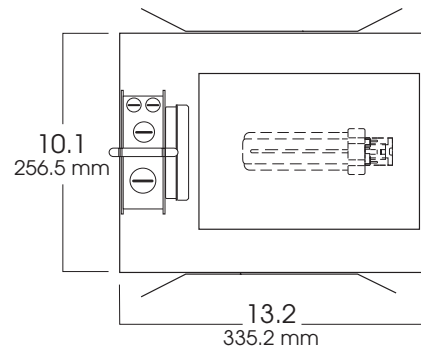

HORIZONTAL FLUORESCENT 2 CELL RECTANGLE APERTURE 1 x 57 WATT MAX

48HSQ
SPECTRUM
GOLD SERIES™

FEATURES & SPECIFICATIONS:

- EFEX² Series CF Rectangle two cell aperture. Series features shallow plenum and deep cutoff.
- Intended for Non-IC new construction. For IC applications, refer to page 1-400.
- Frame constructed of 20 ga. galvanized steel.
- Supplied with 27" long, heavy ga. galvanized steel bar hangers.
- Ballasts shall be integrally mounted, electronic sound rated "A", Class P, multi-volt 120v - 277v.
- Upper reflector shall be high purity specular aluminum.
- UL Listed for Damp Locations.
- For options detail, see page numbers listed below.

Max Ceiling Thickness: 1.0
Ceiling Cutout: 5.0 x 9.0
Fixture Weight: 7.2 lbs

CONE OF LIGHT

48HSQ142w- Efficiency: 32.6%
Spacing: 1.19

CROSS-SECTION

TOP VIEW

SERIES	WATTS	BALLAST	OPTIONS	TRIM / FINISH	TRIM OPTIONS
SG48HSQ- Spectrum Gold 4" x 8" Horizontal Rectangle	126 132 142 157	EX -Electronic, multi-volt 120v thru 277v DA1 -Advance Mark 10™ powerline dimming, 120v DA2 -Advance Mark 10™ powerline dimming, 277v DAM7 -Advance Mark 7™ 0-10v dimming, 120v thru 277v DL1 -Lutron Compact SE™ 120v (min. dimming level 5%) ¹ DL2 -Lutron Compact SE™ 277v (min. dimming level 5%) ¹	CB24 -C-Channel bars 1-470 CCEA -Chicago Ceiling Plenum CCEA 1-480 CR -Corrosion Resistant 1-460 EM -Emergency battery pack 1-420 FS -Fuse holder and fuse IC -Insulation Contact 1-400 PR -Plaster Ring 1-430 TBC -T-bar clips 1-475 TST -Twist-Lok Socket 1-425	AR04082C-SG -Semi-Diffuse Low Iridescence (standard) GM -Corrugated Soft Glow GO -Gold Alzak MB -Matte Black MW -Matte White PW -Pewter Alzak UM -Umber Alzak WE -Wheat Alzak BF -Black Flange WF -White Flange CC -Custom Color	FG -Frosted Glass GL -Clear Glass lens GS -Gasket SO -Micro Prism Solite™ lens PG -Prismatic (T73) lens SK -Skytek™ linear lens WL -Wet Location 1-470
SG48HSQ	157	EX	EM/	AR04082C SG	GS