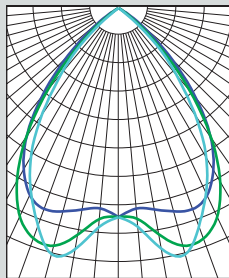

HORIZONTAL FLUORESCENT 4" x 8" RECTANGLE APERTURE 1 x 57 WATT MAX

48HSQ
SPECTRUM
GOLD SERIES™

FEATURES & SPECIFICATIONS:

- EFEX² series CF Rectangle aperture. Series features shallow plenum and deep cutoff.
- Intended for Non-IC new construction. For IC applications, refer to page 1-400.
- Frame constructed of 20 ga. galvanized steel.
- Supplied with 27" long, heavy ga. galvanized steel bar hangers.
- Ballasts shall be integrally mounted, electronic sound rated "A", Class P, multi-volt 120v - 277v.
- Upper reflector shall be high purity specular aluminum.
- UL Listed for Damp Locations.
- For options detail, see page numbers listed below.

Max Ceiling Thickness: 1.0
Ceiling Cutout: 5.0 x 9.0
Fixture Weight: 7.2 lbs

CONE OF LIGHT

48HSQ142w-Efficiency: 39.3%
Spacing: 1.32

CROSS-SECTION

TOP VIEW

SERIES	WATTS	BALLAST	OPTIONS	TRIM / FINISH	TRIM OPTIONS
SG48HSQ- Spectrum Gold 4" x 8" Horizontal Rectangle	126 132 142 157	EX -Electronic, multi-volt 120v thru 277v DA1 -Advance Mark 10™ powerline dimming, 120v DA2 -Advance Mark 10™ powerline dimming, 277v DAM7 -Advance Mark 7™ 0-10v dimming, 120v thru 277v DL1 -Lutron Compact SE™ 120v (min. dimming level 5%) ¹ DL2 -Lutron Compact SE™ 277v (min. dimming level 5%) ¹	CB24 -C-Channel bars 1-470 CCEA -Chicago Ceiling Plenum CCEA 1-480 CR -Corrosion Resistant 1-460 EM -Emergency battery pack 1-420 FS -Fuse holder and fuse IC -Insulation Contact 1-400 PR -Plaster Ring 1-430 TBC -T-bar clips 1-475 TST -Twist-Lok Socket 1-425	AR0408-SG -Semi-Diffuse Low Iridescent (standard) GM -Corrugated Soft Glow GO -Gold Alzak MB -Matte Black MW -Matte White PW -Pewter Alzak UM -Umber Alzak WE -Wheat Alzak BF -Black Flange WF -White Flange CC -Custom Color	FG -Frosted Glass GL -Clear Glass lens GS -Gasket SO -Micro Prism Solite™ lens PG -Prismatic (T73) lens SK -Skytek™ linear lens WL -Wet Location 1-470
SG48HSQ	157	EX	EM/	AR0408 SG	GS