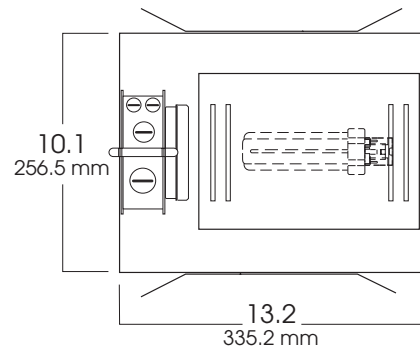

HORIZONTAL FLUORESCENT 4" x 8" RECTANGLE APERTURE 1 x 57 WATT MAX

48HSQ
SPECTRUM
GOLD SERIES™

FEATURES & SPECIFICATIONS:

- EFEX² series CF Rectangle aperture. Series features shallow plenum and deep cutoff.
- Intended for Non-IC new construction. For IC applications, refer to page 1-400.
- Frame constructed of 20 ga. galvanized steel.
- Supplied with 27" long, heavy ga. galvanized steel bar hangers.
- Ballasts shall be integrally mounted, electronic sound rated "A", Class P, multi-volt 120v - 277v.
- Upper reflector shall be high purity specular aluminum.
- UL Listed for Damp Locations.
- For options detail, see page numbers listed below.

Max Ceiling Thickness: 1.0
Ceiling Cutout: 5.0 x 9.0
Fixture Weight: 7.2 lbs

CONE OF LIGHT

48HSQ142w-Efficiency: 39.3%
Spacing: 1.32

CROSS-SECTION

TOP VIEW

SERIES	WATTS	BALLAST	OPTIONS	TRIM / FINISH	TRIM OPTIONS
SG48HSQ- Spectrum Gold 4" x 8" Horizontal Rectangle	126 132 142 157	EX -Electronic, multi-volt 120v thru 277v DA1 -Advance Mark 10™ powerline dimming, 120v DA2 -Advance Mark 10™ powerline dimming, 277v DAM7 -Advance Mark 7™ 0-10v dimming, 120v thru 277v DL1 -Lutron Compact SE™ 120v (min. dimming level 5%) ¹ DL2 -Lutron Compact SE™ 277v (min. dimming level 5%) ¹	CB24 -C-Channel bars 1-470 CCEA -Chicago Ceiling Plenum CCEA 1-480 CR -Corrosion Resistant 1-460 EM -Emergency battery pack 1-420 FS -Fuse holder and fuse IC -Insulation Contact 1-400 PR -Plaster Ring 1-430 TBC -T-bar clips 1-475 TST -Twist-Lok Socket 1-425	AR0408-SG -Semi-Diffuse Low Iridescent (standard) GM -Corrugated Soft Glow GO -Gold Alzak MB -Matte Black MW -Matte White PW -Pewter Alzak UM -Umber Alzak WE -Wheat Alzak BF -Black Flange WF -White Flange CC -Custom Color	FG -Frosted Glass GL -Clear Glass lens GS -Gasket SO -Micro Prism Solite™ lens PG -Prismatic (T73) lens SK -Skytek™ linear lens WL -Wet Location 1-470
SG48HSQ	157	EX	EM/	AR0408 SG	GS