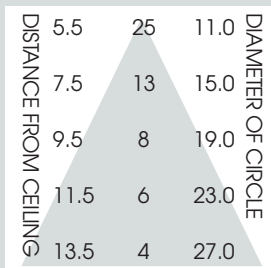

HORIZONTAL FLUORESCENT 4" x 8" RECTANGLE APERTURE 1 x 57 WATT MAX

48HSQ
SPECTRUM
GOLD SERIES™

FEATURES & SPECIFICATIONS:

- EFEX² series CF Rectangle aperture. Series features shallow plenum and deep cutoff.
- Intended for Non-IC new construction. For IC applications, refer to page 1-400.
- Frame constructed of 20 ga. galvanized steel.
- Supplied with 27" long, heavy ga. galvanized steel bar hangers.
- Ballasts shall be integrally mounted, electronic sound rated "A", Class P, multi-volt 120v - 277v.
- Upper reflector shall be high purity specular aluminum.
- UL Listed for Damp Locations.
- For options detail, see page numbers listed below.

Max Ceiling Thickness: 1.0
Ceiling Cutout: 5.0 x 9.0
Fixture Weight: 7.2 lbs

CONE OF LIGHT

48HSQ142w-Efficiency: 39.3%
Spacing: 1.32

CROSS-SECTION

TOP VIEW

SERIES	WATTS	BALLAST	OPTIONS	TRIM / FINISH	TRIM OPTIONS
SG48HSQ- Spectrum Gold 4" x 8" Horizontal Rectangle	126 132 142 157	EX -Electronic, multi-volt 120v thru 277v DA1 -Advance Mark 10™ powerline dimming, 120v DA2 -Advance Mark 10™ powerline dimming, 277v DAM7 -Advance Mark 7™ 0-10v dimming, 120v thru 277v DL1 -Lutron Compact SE™ 120v (min. dimming level 5%) ¹ DL2 -Lutron Compact SE™ 277v (min. dimming level 5%) ¹	CB24 -C-Channel bars 1-470 CCEA -Chicago Ceiling Plenum CCEA 1-480 CR -Corrosion Resistant 1-460 EM -Emergency battery pack 1-420 FS -Fuse holder and fuse IC -Insulation Contact 1-400 PR -Plaster Ring 1-430 TBC -T-bar clips 1-475 TST -Twist-Lok Socket 1-425	AR0408-SG -Semi-Diffuse Low Iridescent (standard) GM -Corrugated Soft Glow GO -Gold Alzak MB -Matte Black MW -Matte White PW -Pewter Alzak UM -Umber Alzak WE -Wheat Alzak BF -Black Flange WF -White Flange CC -Custom Color	FG -Frosted Glass GL -Clear Glass lens GS -Gasket SO -Micro Prism Solite™ lens PG -Prismatic (T73) lens SK -Skytek™ linear lens WL -Wet Location 1-470
SG48HSQ	157	EX	EM/	AR0408 SG	GS