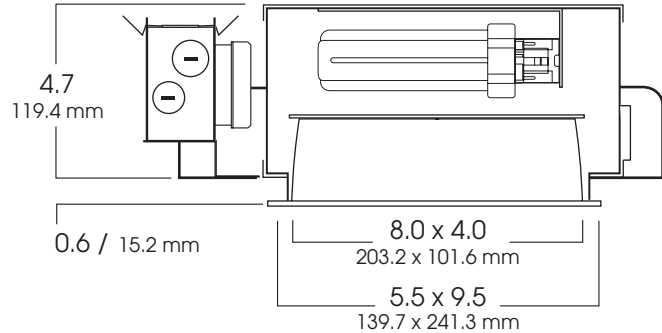

Max Ceiling Thickness: 1.0
Ceiling Cutout: 5.0 x 9.0
Fixture Weight: 7.2 lbs

CONE OF LIGHT

48HSQ142w-Efficiency: 39.3%
Spacing: 1.32

CROSS-SECTION

TOP VIEW

SERIES	WATTS	BALLAST	OPTIONS	TRIM / FINISH	TRIM OPTIONS
SG48HSQ- Spectrum Gold 4" x 8" Horizontal Rectangle	126 132 142 157	EX -Electronic, multi-volt 120v thru 277v DA1 -Advance Mark 10™ powerline dimming, 120v DA2 -Advance Mark 10™ powerline dimming, 277v DAM7 -Advance Mark 7™ 0-10v dimming, 120v thru 277v DL1 -Lutron Compact SE™ 120v (min. dimming level 5%) ¹ DL2 -Lutron Compact SE™ 277v (min. dimming level 5%) ¹	CB24 -C-Channel bars 1-470 CCEA -Chicago Ceiling Plenum CCEA 1-480 CR -Corrosion Resistant 1-460 EM -Emergency battery pack 1-420 FS -Fuse holder and fuse IC -Insulation Contact 1-400 PR -Plaster Ring 1-430 TBC -T-bar clips 1-475 TST -Twist-Lok Socket 1-425	AR0408-SG -Semi-Diffuse Low Iridescent (standard) GM -Corrugated Soft Glow GO -Gold Alzak MB -Matte Black MW -Matte White PW -Pewter Alzak UM -Umber Alzak WE -Wheat Alzak BF -Black Flange WF -White Flange CC -Custom Color	FG -Frosted Glass GL -Clear Glass lens GS -Gasket SO -Micro Prism Solite™ lens PG -Prismatic (T73) lens SK -Skytek™ linear lens WL -Wet Location 1-470
SG48HSQ	157	EX	EM/	AR0408 SG	GS

¹ Not available for 57w lamp

Note: Polished flange is standard.

Dimensions shown are nominal. Spectrum Lighting is continually improving products and reserves the right to make changes that will not alter performance or appearance with or without written notice.