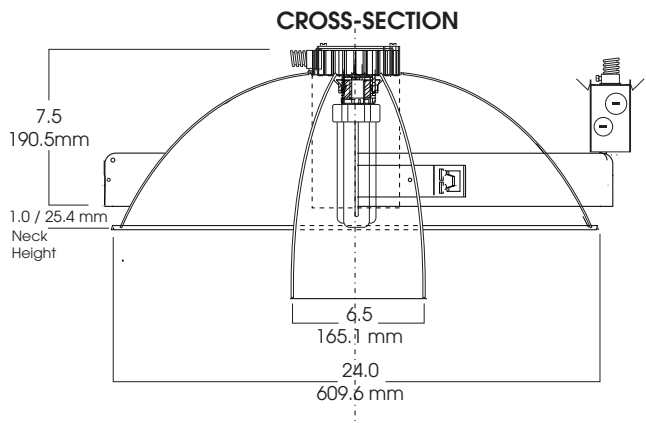

2'x2' VERTICAL FLUORESCENT HAND-BLOWN GLASS

1 x 57 WATT MAX

FEATURES & SPECIFICATIONS:

- SG22V features a shallow matte white dome that reflects light from a decorative conoid glass.
- Hand-blown cased glass center available in white, orange, blue, and red.
- Intended for Non-IC new construction
- Frame constructed of 20 ga. galvanized steel.
- Supplied with a 27" long, heavy ga. galvanized steel bar hangers.
- Ballasts shall be integrally mounted, electronic, sound rated "A", Class P, multi-volt 120v - 277v.
- UL Listed for Damp Location.
- For options detail, see page number listed below.

Max Ceiling Thickness: 1.5 (38.1 mm)
 Ceiling Cutout: 24.25 Ø (238.8 mm Ø)
 Fixture Weight: 6.5 lbs

TOP VIEW

SERIES	WATTS	BALLAST	OPTIONS	TRIM / FINISH	GLASS OPTIONS
SG22V-	118	EX -Electronic, multi-volt 120v thru 277v	CB24 -C-Channel bars 1-470	AR2106WH -Matte White Finish	FG7WH -White/Cased Frosted Glass
Spectrum	126	DA1 -Advance Mark 10™ powerline dimming, 120v	EM -Emergency battery pack 1-420		FG7AO -Amber / Orange Cased Glass
Gold	132	DA2 -Advance Mark 10™ powerline dimming, 277v	FS -Fuse holder and fuse		FG7SB -Sapphire Blue Cased Glass
2' X 2' DOME	142	DAM7 -Advance Mark 7™ 0-10v dimming, 120v thru 277v	TBC -T-bar clips 1-475		FG7FR -Fire Red Cased Glass
Vertical lamp	157	DL1 -Lutron Compact SETM 120v (min. dimming level 5%) ¹	GC -Grid Ceiling, With Matte White Pan		FG7** -Clear Glass Available on Special Request
		DL2 -Lutron Compact SETM 277v (min. dimming level 5%) ¹			FF -Full Frost (for frosted outside of colored glass)
		¹ Not available for 57w lamp		Note: White flange is standard.	7x10 Pendant Reflector
SG22V	132	EX		AR2106MW	FG7WH