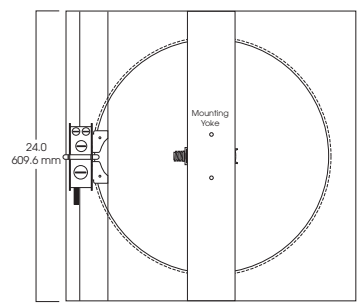

2'x2' VERTICAL FLUORESCENT HAND-BLOWN GLASS

1 x 57 WATT MAX

FEATURES & SPECIFICATIONS:

- SG22V features a shallow matte white dome that reflects light from a decorative conoid glass.
- Hand-blown cased glass center available in white, orange, blue, and red.
- Intended for Non-IC new construction
- Frame constructed of 20 ga. galvanized steel.
- Supplied with a 27" long, heavy ga. galvanized steel bar hangers.
- Ballasts shall be integrally mounted, electronic, sound rated "A", Class P, multi-volt 120v - 277v.
- UL Listed for Damp Location.
- For options detail, see page number listed below.

Max Ceiling Thickness: 1.5 (38.1 mm)
 Ceiling Cutout: 24.25 Ø (238.8 mm Ø)
 Fixture Weight: 6.5 lbs

TOP VIEW

SERIES	WATTS	BALLAST	OPTIONS	TRIM / FINISH	GLASS OPTIONS
SG22V-	118	EX -Electronic, multi-volt 120v thru 277v	CB24 -C-Channel bars 1-470	AR2106WH -Matte White Finish	FG7WH -White/Cased Frosted Glass
Spectrum	126	DA1 -Advance Mark 10™ powerline dimming, 120v	EM -Emergency battery pack 1-420		FG7AO -Amber / Orange Cased Glass
Gold	132	DA2 -Advance Mark 10™ powerline dimming, 277v	FS -Fuse holder and fuse		FG7SB -Sapphire Blue Cased Glass
2' X 2' DOME	142	DAM7 -Advance Mark 7™ 0-10v dimming, 120v thru 277v	TBC -T-bar clips 1-475		FG7FR -Fire Red Cased Glass
Vertical lamp	157	DL1 -Lutron Compact SETM 120v (min. dimming level 5%) ¹	GC -Grid Ceiling, With Matte White Pan		FG7** -Clear Glass Available on Special Request
		DL2 -Lutron Compact SETM 277v (min. dimming level 5%) ¹			FF -Full Frost (for frosted outside of colored glass)
		¹ Not available for 57w lamp		Note: White flange is standard.	7x10 Pendant Reflector
SG22V	132	EX		AR2106MW	FG7WH