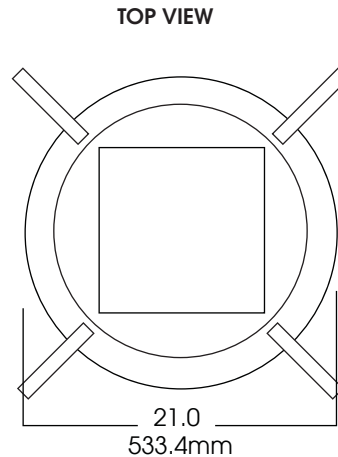

20" HORIZONTAL FLUORESCENT SURFACE GLOW 4 x 70 WATT MAX

20H
SPECTRUM
GOLD SERIES™

FEATURES & SPECIFICATIONS:

- SG20H features a unique diffuser that allows a subtle glow at the ceiling.
- Intended for Non-IC new construction.
- Spun aluminum housing with ballast/wiring compartment at top..
- Ballasts shall be integrally mounted, electronic sound rated "A", Class P, multi-volt 120v - 277v.
- UL Listed for Damp Locations.
- For options detail, see page numbers listed below.

Max Ceiling Thickness: 1.5 (38.1 mm)
Ceiling Cutout: 26.0Ø (660.4 mm Ø)
Fixture Weight: 21.0 lbs

SERIES	WATTS	BALLAST	OPTIONS	GLOW TRIM	TRIM OPTIONS
SG20H- Spectrum Gold 20" Horizontal Glow Lens	4x26 4x32 4x42 4x57 4x70	EX -Electronic, multi-volt 120v thru 277v DA1 -Advance Mark 10™ powerline dimming, 120v ¹ DA2 -Advance Mark 10™ powerline dimming, 277v ¹ DAM7 -Advance Mark 7™ 0-10v dimming, 120v thru 277v DL1 -Lutron Compact SE™ 120v (min. -dimming level 5%) ¹ DL2 -Lutron Compact SE™ 277v (min. dimming level 5%) ¹	CCEA -Chicago Ceiling Plenum CCEA 1-480 CR -Corrosion Resistant 1-460 EM -Emergency battery pack 1-420 FS -Fuse holder and fuse PR -Plaster Ring 1-430 RM -Remodeler Housing 1-450 TST -Twist-Lok Socket 1-425	AR12003-WS -White w/White flange (standard) CS -Clear Alzak w/white flange CC -Custom Color	PG -Prismatic (T73) lens (standard) FG -Frosted Glass FL -Fresnel Lens GL -Clear Glass lens GS -Gasket PC -Clear Polycarbonate PP -Prismatic Polycarbonate WL -Wet Location 1-470
SG20H	342	EX	EM/	AR2003 WS	PG

¹ Not available for 57w lamp

¹ For **WS, CS, CSPF, SGS** and **SGSPF** trims only

Dimensions shown are nominal. Spectrum Lighting is continually improving products and reserves the right to make changes that will not alter performance or appearance with or without written notice.