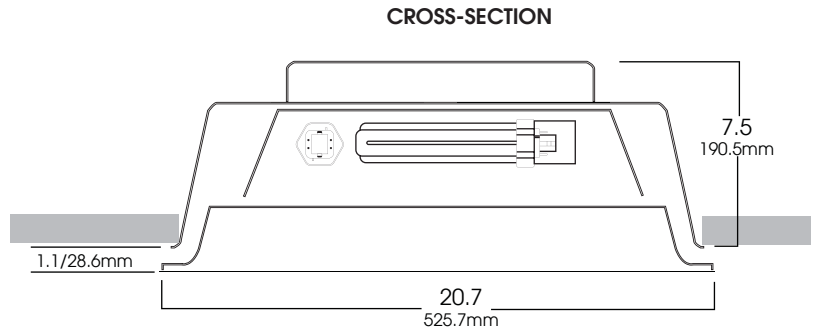

20" HORIZONTAL FLUORESCENT SURFACE GLOW 4 x 70 WATT MAX

20H
SPECTRUM
GOLD SERIES™

FEATURES & SPECIFICATIONS:

- SG20H features a unique diffuser that allows a subtle glow at the ceiling.
- Intended for Non-IC new construction.
- Spun aluminum housing with ballast/wiring compartment at top..
- Ballasts shall be integrally mounted, electronic sound rated "A", Class P, multi-volt 120v - 277v.
- UL Listed for Damp Locations.
- For options detail, see page numbers listed below.

Max Ceiling Thickness: 1.5 (38.1 mm)
Ceiling Cutout: 26.0Ø (660.4 mm Ø)
Fixture Weight: 21.0 lbs

SERIES	WATTS	BALLAST	OPTIONS	GLOW TRIM	TRIM OPTIONS
SG20H- Spectrum Gold 20" Horizontal Glow Lens	4x26 4x32 4x42 4x57 4x70	EX -Electronic, multi-volt 120v thru 277v DA1 -Advance Mark 10™ powerline dimming, 120v ¹ DA2 -Advance Mark 10™ powerline dimming, 277v ¹ DAM7 -Advance Mark 7™ 0-10v dimming, 120v thru 277v DL1 -Lutron Compact SE™ 120v (min. -dimming level 5%) ¹ DL2 -Lutron Compact SE™ 277v (min. dimming level 5%) ¹	CCEA -Chicago Ceiling Plenum CCEA 1-480 CR -Corrosion Resistant 1-460 EM -Emergency battery pack 1-420 FS -Fuse holder and fuse PR -Plaster Ring 1-430 RM -Remodeler Housing 1-450 TST -Twist-Lok Socket 1-425	AR12003-WS -White w/White flange (standard) CS -Clear Alzak w/white flange CC -Custom Color	PG -Prismatic (T73) lens (standard) FG -Frosted Glass FL -Fresnel Lens GL -Clear Glass lens GS -Gasket PC -Clear Polycarbonate PP -Prismatic Polycarbonate WL -Wet Location 1-470
SG20H	342	EX	EM/	AR2003 WS	PG

¹ Not available for 57w lamp

¹ For **WS, CS, CSPF, SGS** and **SGSPF** trims only

Dimensions shown are nominal. Spectrum Lighting is continually improving products and reserves the right to make changes that will not alter performance or appearance with or without written notice.