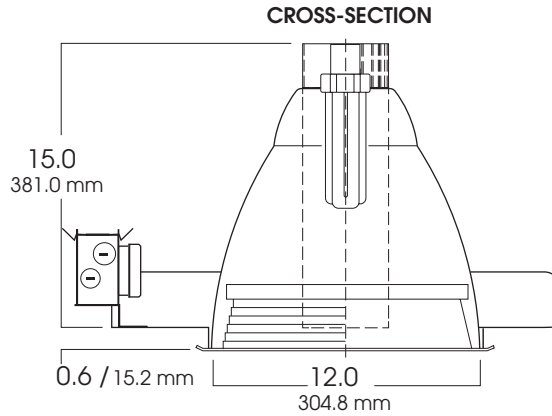

SERIES	WATTS	BALLAST	OPTIONS	SPRAY	TRIM OPTIONS
SG12V- Spectrum Gold 12" Vertical	118	EX -Electronic, multi-volt 120v thru 277v	CB24 -C-Channel bars 1-470	AR1220-WS -White w/White flange (standard)	PG -Prismatic (T73) lens (standard)
	126	DA1 -Advance Mark 10™ powerline dimming, 120v	CCEA -Chicago Ceiling Plenum CCEA 1-480	CS -Clear Alzak w/white flange	FG -Frosted Glass
	142	DA2 -Advance Mark 10™ powerline dimming, 277v	CR -Corrosion Resistant 1-460	CSPF -Clear Alzak w/polished flange	FL -Fresnel Lens
	157	DAM7 -Advance Mark 7™ 0-10v dimming, 120v thru 277v	EM -Emergency battery pack 1-420	SGS -Semi-Diffuse Low-Iridescent w/white flange	GL -Clear Glass lens
	170	DAM7 -Advance Mark 7™ 0-10v dimming, 120v thru 277v	FS -Fuse holder and fuse	SGSPF -Semi-Diffuse Low-Iridescent w/polished flange	GS -Gasket
		DL1 -Lutron Compact SE™ 120v (min. dimming level 5%)¹	PR -Plaster Ring 1-430	RB -Regressed black baffled w/white flange	PC -Clear Polycarbonate
		DL2 -Lutron Compact SE™ 277v (min. dimming level 5%)¹	RM -Remodeler Housing 1-450	RBBF -Regressed black baffled w/black flange	PP -Prismatic Polycarbonate
		¹ Not available for 57w or 70w lamp	TBC -T-bar clips 1-475	RW -Regressed white baffled w/white flange	WL -Wet Location 1-470
			TP -Tamper Resistant	CC -Custom Color	XB¹ -Cross Blade Louver
			TST¹ -Twist-Lok Socket 1-425		¹ For WS, CS, CSPF, SGS and SGSPF trims only
SG12V	132	EX	EM/	AR1220 WS	PG

Dimensions shown are nominal. Spectrum Lighting is continually improving products and reserves the right to make changes that will not alter performance or appearance with or without written notice.

PROJECT:	TYPE:
CAT. NO.: