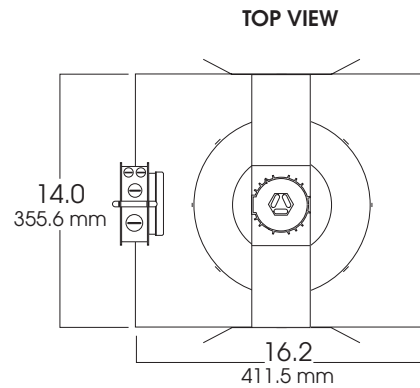

SERIES	WATTS	BALLAST	OPTIONS	SPRAY	TRIM OPTIONS
SG12V- Spectrum Gold 12" Vertical	118	EX -Electronic, multi-volt 120v thru 277v	CB24 -C-Channel bars 1-470	AR1220-WS -White w/White flange (standard)	PG -Prismatic (T73) lens (standard)
	126	DA1 -Advance Mark 10™ powerline dimming, 120v	CCEA -Chicago Ceiling Plenum CCEA 1-480	CS -Clear Alzak w/white flange	FG -Frosted Glass
	142	DA2 -Advance Mark 10™ powerline dimming, 277v	CR -Corrosion Resistant 1-460	CSPF -Clear Alzak w/polished flange	FL -Fresnel Lens
	157	DAM7 -Advance Mark 7™ 0-10v dimming, 120v thru 277v	EM -Emergency battery pack 1-420	SGS -Semi-Diffuse Low-Iridescent w/white flange	GL -Clear Glass lens
	170	DAM7 -Advance Mark 7™ 0-10v dimming, 120v thru 277v	FS -Fuse holder and fuse	SGSPF -Semi-Diffuse Low-Iridescent w/polished flange	GS -Gasket
		DL1 -Lutron Compact SE™ 120v (min. dimming level 5%)¹	PR -Plaster Ring 1-430	RB -Regressed black baffled w/white flange	PC -Clear Polycarbonate
		DL2 -Lutron Compact SE™ 277v (min. dimming level 5%)¹	RM -Remodeler Housing 1-450	RBBF -Regressed black baffled w/black flange	PP -Prismatic Polycarbonate
		¹ Not available for 57w or 70w lamp	TBC -T-bar clips 1-475	RW -Regressed white baffled w/white flange	WL -Wet Location 1-470
			TP -Tamper Resistant	CC -Custom Color	XB¹ -Cross Blade Louver
			TST¹ -Twist-Lok Socket 1-425		¹ For WS, CS, CSPF, SGS and SGSPF trims only
SG12V	132	EX	EM/	AR1220 WS	PG

Dimensions shown are nominal. Spectrum Lighting is continually improving products and reserves the right to make changes that will not alter performance or appearance with or without written notice.

PROJECT:	TYPE:
CAT. NO.: