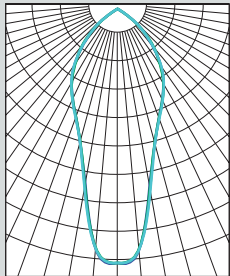

12V157w-Efficiency: 61.6%
Spacing: 0.56