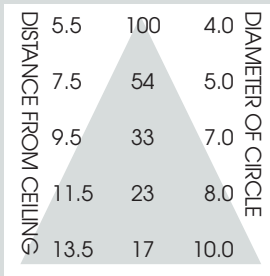

CONE OF LIGHT