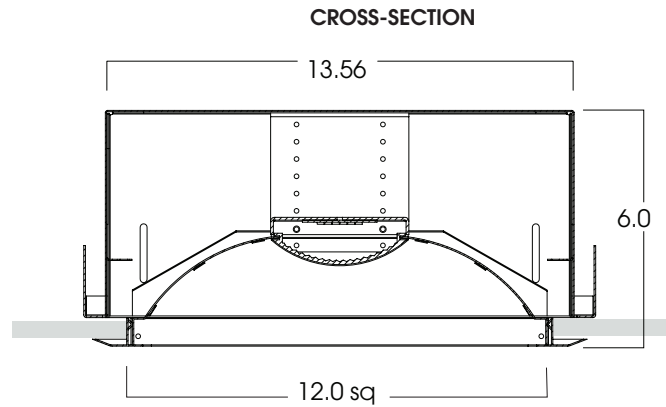

INFINIUM™ 12" SQUARE SERIES CENTER OPTIC DOWNLIGHT

12SQLED
SPECTRUM
INFINIUM™

FEATURES & SPECIFICATIONS:

- 12" Square recessed LED downlight with performance center optic.
- Available in 21w, 42w.
- **All LED modules and drivers are replacable and up-gradeable.**
- 30,000 hours rated LED life.
- 5% dimming standard.
- Trim supports a variety of lens /accessory options.
- Intended for Non-IC new construction.
- Frame constructed of 20 ga. aluminum.
- Supplied with 27" long, heavy ga. galvanized steel bar hangers.
- Electronic driver 120 Volt standard.
- Manufactured and built to UL standard No 1598.
- For options detail, see page numbers listed below.

Max Ceiling Thickness: 1.5 (38.1 mm)
Ceiling Cutout: 3.9 ø (99.1 mm ø)
Fixture Weight: 3.85 lbs

SERIES	LED	KELVIN	DRIVER	OPTIONS	REFLECTOR	OPTICS
SG12SQLED- Spectrum Infinium 12" Square LED Fixture	21w 42w	35K -3500° K 41K -4100° K	E1 -Electronic, 120v E2 -Electronic, 277v DR1 (TRO) -Trope Dimming 120v (20%)Strato Dimming 120v (3%) DR1 (STR) -Strato Dimming 120v (3%) DR2 (STR) -Strato Dimming 277v (3%) -Lutron Hi-Lume™ DL1 (L3D) 120v (dimming level 1%) DL2 (L3D) -Lutron Hi-Lume™ 277v (dimming level 1%)	BH6 -Expandable Bar Hangers, 6" - 12" BH12 -Expandable Bar Hangers, 12" - 24" CB24 -C-Channel bars 1-470 FS -Fusing CCEA -Chicago Ceiling Plenum CCEA 1-480 CR -Corrosion Resistant 1-460 PR -Plaster Ring 1-430 TBC -T-bar clips 1-475 EMLED -Emergency Back-up Battery	12SQ-GW -Gloss White RRGW -Multi-Step Gloss White Reflector CC -Custom Collor	3.5LA -3½" Curved Linear Prismatic Acrylic Lens
SG12SQLED	21W	35K	E1	CB24	12SQ GW	3.5LA