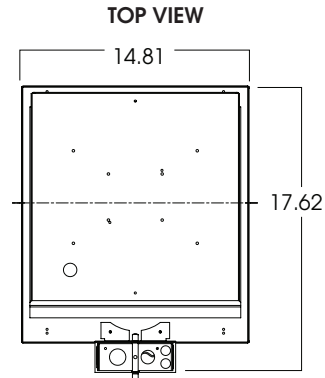

INFINIUM™ 12" SQUARE SERIES CENTER OPTIC DOWNLIGHT

12SQLED
SPECTRUM
INFINIUM™

FEATURES & SPECIFICATIONS:

- 12" Square recessed LED downlight with performance center optic.
- Available in 21w, 42w.
- **All LED modules and drivers are replacable and up-gradeable.**
- 30,000 hours rated LED life.
- 5% dimming standard.
- Trim supports a variety of lens /accessory options.
- Intended for Non-IC new construction.
- Frame constructed of 20 ga. aluminum.
- Supplied with 27" long, heavy ga. galvanized steel bar hangers.
- Electronic driver 120 Volt standard.
- Manufactured and built to UL standard No 1598.
- For options detail, see page numbers listed below.

Max Ceiling Thickness: 1.5 (38.1 mm)
Ceiling Cutout: 3.9 ø (99.1 mm ø)
Fixture Weight: 3.85 lbs

SERIES	LED	KELVIN	DRIVER	OPTIONS	REFLECTOR	OPTICS
SG12SQLED- Spectrum Infinium 12" Square LED Fixture	21w 42w	35K -3500° K 41K -4100° K	E1 -Electronic, 120v E2 -Electronic, 277v DR1 (TRO) -Trope Dimming 120v (20%)Strato Dimming 120v (3%) DR1 (STR) -Strato Dimming 120v (3%) DR2 (STR) -Strato Dimming 277v (3%) -Lutron Hi-Lume™ DL1 (L3D) 120v (dimming level 1%) DL2 (L3D) -Lutron Hi-Lume™ 277v (dimming level 1%)	BH6 -Expandable Bar Hangers, 6" - 12" BH12 -Expandable Bar Hangers, 12" - 24" CB24 -C-Channel bars 1-470 FS -Fusing CCEA -Chicago Ceiling Plenum CCEA 1-480 CR -Corrosion Resistant 1-460 PR -Plaster Ring 1-430 TBC -T-bar clips 1-475 EMLED -Emergency Back-up Battery	12SQ-GW -Gloss White RRGW -Multi-Step Gloss White Reflector CC -Custom Collor	3.5LA -3½" Curved Linear Prismatic Acrylic Lens
SG12SQLED	21W	35K	E1	CB24	12SQ GW	3.5LA