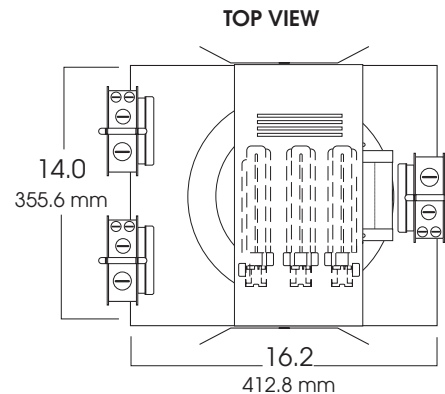

12" HORIZONTAL FLUORESCENT LENSED SPLOY

3 x 57 WATT MAX

12H
SPECTRUM
GOLD SERIES™

FEATURES & SPECIFICATIONS:

- SG12H features a wide variety of lenses and splays.
- Intended for Non-IC new construction.
- Frame constructed of 20 ga. galvanized steel.
- Supplied with 27" long, heavy ga. galvanized steel bar hangers.
- Ballasts shall be integrally mounted, electronic sound rated "A", Class P, multi-volt 120v - 277v.
- UL Listed for Damp Locations.
- For options detail, see page numbers listed below.

Max Ceiling Thickness: 1.5 (38.1 mm)
Ceiling Cutout: 12.2 Ø (309.9 mm Ø)
Fixture Weight: 11.0 lbs

CONE OF LIGHT

12H342w- Efficiency: 43.3%
Spacing: 1.20

SERIES	WATTS	BALLAST	OPTIONS	SPRAY	TRIM OPTIONS
SG12H- Spectrum Gold 12" Horizontal	(1, 2 or 3) 18 (1, 2 or 3) 26 (1, 2 or 3) 32 (1, 2 or 3) 42 (1, 2 or 3) 57	EX -Electronic, multi-volt 120v thru 277v DA1 -Advance Mark 10™ powerline dimming, 120v ¹ DA2 -Advance Mark 10™ powerline dimming, 277v ¹ DAM7 -Advance Mark 7™ 0-10v dimming, 120v thru 277v DL1 -Lutron Compact SE™ 120v (min. -dimming level 5%) ¹ DL2 -Lutron Compact SE™ 277v (min. dimming level 5%) ¹	CB24 -C-Channel bars 1-470 CCEA -Chicago Ceiling Plenum CCEA 1-480 CR -Corrosion Resistant 1-460 EM -Emergency battery pack 1-420 FS -Fuse holder and fuse PR -Plaster Ring 1-430 RM -Remodeler Housing 1-450 TBC -T-bar clips 1-475 TP -Tamper Resistant TST -Twist-Lok Socket 1-425	AR1420-WS -White w/White flange (standard) CS -Clear Alzak w/white flange CSPF -Clear Alzak w/polished flange SGS -Semi-Diffuse Low- Iridescent w/white flange SGSPF -Semi-Diffuse Low- Iridescent w/polished flange RB -Regressed black baffled w/white flange RBBF -Regressed black baffled w/black flange RW -Regressed white baffled w/white flange CC -Custom Color	PG -Prismatic (T73) lens (standard) FG -Frosted Glass FL -Fresnel Lens GL -Clear Glass lens GS -Gasket PC -Clear Polycarbonate PP -Prismatic Polycarbonate WL -Wet Location 1-470 XB¹ -Cross Blade Louver
SG12H	342	EX	EM/	AR1420 WS	PG