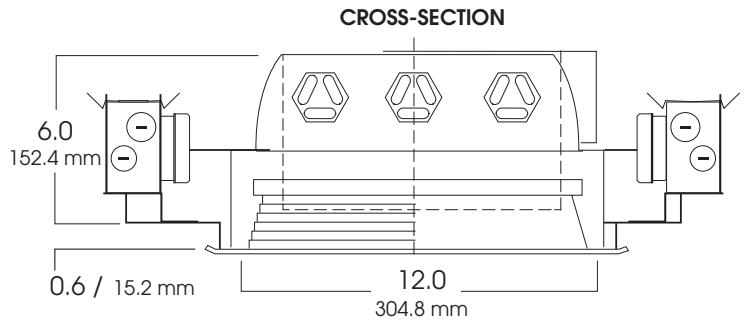

12" HORIZONTAL FLUORESCENT LENSED SPLOY

3 x 57 WATT MAX

12H
SPECTRUM
GOLD SERIES™

FEATURES & SPECIFICATIONS:

- SG12H features a wide variety of lenses and splays.
- Intended for Non-IC new construction.
- Frame constructed of 20 ga. galvanized steel.
- Supplied with 27" long, heavy ga. galvanized steel bar hangers.
- Ballasts shall be integrally mounted, electronic sound rated "A", Class P, multi-volt 120v - 277v.
- UL Listed for Damp Locations.
- For options detail, see page numbers listed below.

Max Ceiling Thickness: 1.5 (38.1 mm)
Ceiling Cutout: 12.2 Ø (309.9 mm Ø)
Fixture Weight: 11.0 lbs

CONE OF LIGHT

12H342w- Efficiency: 43.3%
Spacing: 1.20

SERIES	WATTS	BALLAST	OPTIONS	SPRAY	TRIM OPTIONS
SG12H- Spectrum Gold 12" Horizontal	(1, 2 or 3) 18 (1, 2 or 3) 26 (1, 2 or 3) 32 (1, 2 or 3) 42 (1, 2 or 3) 57	EX -Electronic, multi-volt 120v thru 277v DA1 -Advance Mark 10™ powerline dimming, 120v ¹ DA2 -Advance Mark 10™ powerline dimming, 277v ¹ DAM7 -Advance Mark 7™ 0-10v dimming, 120v thru 277v DL1 -Lutron Compact SE™ 120v (min. -dimming level 5%) ¹ DL2 -Lutron Compact SE™ 277v (min. dimming level 5%) ¹	CB24 -C-Channel bars 1-470 CCEA -Chicago Ceiling Plenum CCEA 1-480 CR -Corrosion Resistant 1-460 EM -Emergency battery pack 1-420 FS -Fuse holder and fuse PR -Plaster Ring 1-430 RM -Remodeler Housing 1-450 TBC -T-bar clips 1-475 TP -Tamper Resistant TST -Twist-Lok Socket 1-425	AR1420-WS -White w/White flange (standard) CS -Clear Alzak w/white flange CSPF -Clear Alzak w/polished flange SGS -Semi-Diffuse Low- Iridescent w/white flange SGSPF -Semi-Diffuse Low- Iridescent w/polished flange RB -Regressed black baffled w/white flange RBBF -Regressed black baffled w/black flange RW -Regressed white baffled w/white flange CC -Custom Color	PG -Prismatic (T73) lens (standard) FG -Frosted Glass FL -Fresnel Lens GL -Clear Glass lens GS -Gasket PC -Clear Polycarbonate PP -Prismatic Polycarbonate WL -Wet Location 1-470 XB¹ -Cross Blade Louver
SG12H	342	EX	EM/	AR1420 WS	PG