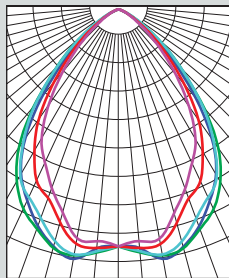

12" HORIZONTAL FLUORESCENT LENSED SPLOY

3 x 57 WATT MAX

12H
SPECTRUM
GOLD SERIES™

FEATURES & SPECIFICATIONS:

- SG12H features a wide variety of lenses and splays.
- Intended for Non-IC new construction.
- Frame constructed of 20 ga. galvanized steel.
- Supplied with 27" long, heavy ga. galvanized steel bar hangers.
- Ballasts shall be integrally mounted, electronic sound rated "A", Class P, multi-volt 120v - 277v.
- UL Listed for Damp Locations.
- For options detail, see page numbers listed below.

Max Ceiling Thickness: 1.5 (38.1 mm)
Ceiling Cutout: 12.2 Ø (309.9 mm Ø)
Fixture Weight: 11.0 lbs

CONE OF LIGHT

12H342w- Efficiency: 43.3%
Spacing: 1.20

SERIES	WATTS	BALLAST	OPTIONS	SPRAY	TRIM OPTIONS
SG12H- Spectrum Gold 12" Horizontal	(1, 2 or 3) 18 (1, 2 or 3) 26 (1, 2 or 3) 32 (1, 2 or 3) 42 (1, 2 or 3) 57	EX -Electronic, multi-volt 120v thru 277v DA1 -Advance Mark 10™ powerline dimming, 120v ¹ DA2 -Advance Mark 10™ powerline dimming, 277v ¹ DAM7 -Advance Mark 7™ 0-10v dimming, 120v thru 277v DL1 -Lutron Compact SE™ 120v (min. -dimming level 5%) ¹ DL2 -Lutron Compact SE™ 277v (min. dimming level 5%) ¹	CB24 -C-Channel bars 1-470 CCEA -Chicago Ceiling Plenum CCEA 1-480 CR -Corrosion Resistant 1-460 EM -Emergency battery pack 1-420 FS -Fuse holder and fuse PR -Plaster Ring 1-430 RM -Remodeler Housing 1-450 TBC -T-bar clips 1-475 TP -Tamper Resistant TST -Twist-Lok Socket 1-425	AR1420-WS -White w/White flange (standard) CS -Clear Alzak w/white flange CSPF -Clear Alzak w/polished flange SGS -Semi-Diffuse Low- Iridescent w/white flange SGSPF -Semi-Diffuse Low- Iridescent w/polished flange RB -Regressed black baffled w/white flange RBBF -Regressed black baffled w/black flange RW -Regressed white baffled w/white flange CC -Custom Color	PG -Prismatic (T73) lens (standard) FG -Frosted Glass FL -Fresnel Lens GL -Clear Glass lens GS -Gasket PC -Clear Polycarbonate PP -Prismatic Polycarbonate WL -Wet Location 1-470 XB¹ -Cross Blade Louver
SG12H	342	EX	EM/	AR1420 WS	PG