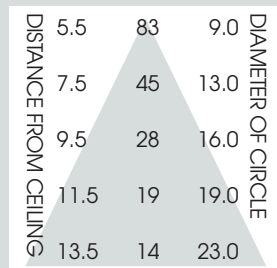

12" HORIZONTAL FLUORESCENT LENSED SPLOY

3 x 57 WATT MAX

12H
SPECTRUM
GOLD SERIES™

FEATURES & SPECIFICATIONS:

- SG12H features a wide variety of lenses and splays.
- Intended for Non-IC new construction.
- Frame constructed of 20 ga. galvanized steel.
- Supplied with 27" long, heavy ga. galvanized steel bar hangers.
- Ballasts shall be integrally mounted, electronic sound rated "A", Class P, multi-volt 120v - 277v.
- UL Listed for Damp Locations.
- For options detail, see page numbers listed below.

Max Ceiling Thickness: 1.5 (38.1 mm)
Ceiling Cutout: 12.2 Ø (309.9 mm Ø)
Fixture Weight: 11.0 lbs

CONE OF LIGHT

12H342w- Efficiency: 43.3%
Spacing: 1.20

SERIES	WATTS	BALLAST	OPTIONS	SPRAY	TRIM OPTIONS
SG12H- Spectrum Gold 12" Horizontal	(1, 2 or 3) 18 (1, 2 or 3) 26 (1, 2 or 3) 32 (1, 2 or 3) 42 (1, 2 or 3) 57	EX -Electronic, multi-volt 120v thru 277v DA1 -Advance Mark 10™ powerline dimming, 120v ¹ DA2 -Advance Mark 10™ powerline dimming, 277v ¹ DAM7 -Advance Mark 7™ 0-10v dimming, 120v thru 277v DL1 -Lutron Compact SE™ 120v (min. -dimming level 5%) ¹ DL2 -Lutron Compact SE™ 277v (min. dimming level 5%) ¹	CB24 -C-Channel bars 1-470 CCEA -Chicago Ceiling Plenum CCEA 1-480 CR -Corrosion Resistant 1-460 EM -Emergency battery pack 1-420 FS -Fuse holder and fuse PR -Plaster Ring 1-430 RM -Remodeler Housing 1-450 TBC -T-bar clips 1-475 TP -Tamper Resistant TST -Twist-Lok Socket 1-425	AR1420-WS -White w/White flange (standard) CS -Clear Alzak w/white flange CSPF -Clear Alzak w/polished flange SGS -Semi-Diffuse Low- Iridescent w/white flange SGSPF -Semi-Diffuse Low- Iridescent w/polished flange RB -Regressed black baffled w/white flange RBBF -Regressed black baffled w/black flange RW -Regressed white baffled w/white flange CC -Custom Color	PG -Prismatic (T73) lens (standard) FG -Frosted Glass FL -Fresnel Lens GL -Clear Glass lens GS -Gasket PC -Clear Polycarbonate PP -Prismatic Polycarbonate WL -Wet Location 1-470 XB¹ -Cross Blade Louver
SG12H	342	EX	EM/	AR1420 WS	PG