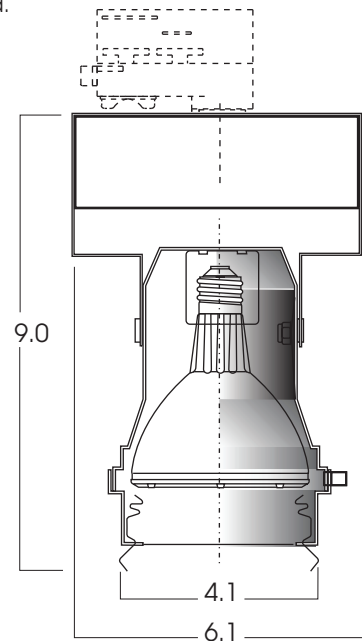

**SPEC TRAK SERIES  
PAR30 METAL HALIDE  
70 WATT MAXIMUM**

**SARYK  
SERIES**

**PRODUCT INFORMATION:**

- Stage Lighting track head for PAR30 Metal Halide lamps.
- Ballast compartment integral with yoke assembly.
- Rotation lock available on TEK100, HTEK100 and GA100 adaptors.
- Accepts up to 3 accessories.
- Hinged door for easy re-lamping.
- Choose from 20 powder coat finishes.
- Manufactured and tested to UL Standard No. 1598. ETL Listed.

MODEL	WATTS	BALLAST	LAMPS	ADAPTOR	FINISH	ACCESSORIES*
<b>SARYK30MH-</b> Spec Trak PAR30 Lamp Metal Ha- lide Series, Yoke Mounted	<b>39</b> <b>70</b>	<b>E1</b> -Electronic, 120v <b>E2</b> -Electronic, 277v	<b>PAR30</b>	<b>GES66</b> -Works with GET Track <b>TEK100</b> -Works with TEK Track <b>HTEK100</b> -Works with HTEK Track <b>GA100</b> -Works with XTS Track <b>GES70</b> -Monopoint Canopy <b>PC1</b> -Pipe Clamp <b>CP</b> -6" Straight Cord and Plug <b>CCP</b> -6" Coil Cord and Plug	<b>MT</b> -Mini Textured Silver <b>MB</b> -Matte Black <b>MW</b> -Matte White <b>CC</b> -Custom Color  *See SPECTRUM color chart for a full list of colors  ( <b>MT/MB</b> -with black adaptor & cord <b>MW</b> -with white adaptor & cord)	<b>LN30</b> -Lens Holder (see lens page) <b>SN30</b> -Snoot <b>BD30</b> -Barn Doors <b>HL30</b> -Hex Louver  *Accessories finish will match fixture
<b>SARYK30MH</b>	<b>39</b>	<b>E1</b>	<b>PAR30</b>	<b>TEK100</b>	<b>MT</b>	<b>BD30</b>

Dimensions shown are nominal. Spectrum Lighting is continually improving products and reserves the right to make changes that will not alter performance or appearance with or without written notice.

<b>PROJECT:</b>	<b>TYPE:</b>
<b>CAT. NO.:</b>	