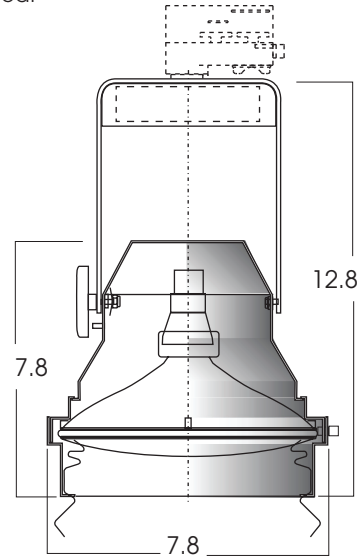

**SPEC TRAK SERIES
PAR64 INCANDESCENT**
500 WATT MAXIMUM

PRODUCT INFORMATION:

- Stage lighting style track head for PAR64 lamping.
- Housing tilts and locks for precision aiming.
- Beam rotation lock.
- Fuse holder standard, see page 1-422 for fuse specifications.
- Rotation lock available on TEK100 and GA100 adaptors.
- Accepts up to 3 accessories.
- Hinged door for easy re-lamping.
- Choose from 20 powder coat finishes.
- Manufactured and tested to UL standard No. 1598. ETL Listed.

MODEL	OPTIONS	ADAPTOR	FINISH	ACCESSORIES*
SAR64INC- For PAR 64 Lamps	FS -Fuse holder and fuse WRL -Label with Max Wattage SW -Switch	GES66 -Works with GET Track TEK100 -Works with TEK Track GA100 -Works with XTS Track GES70 -Monopoint Canopy (with GES66 adaptor) PC1 -Pipe Clamp CP -6" Straight Cord/Plug CCP -6" Coil Cord/Plug	MT -Mini Textured Silver MW -Matte White MB -Matte Black CC -Custom Color *See SPECTRUM color chart for a full list of colors (MT/MB -with black adaptor & cord MW -with white adaptor & cord)	LN64 -Lens (see lens pages) SN64 -Snoot BD64 -Barn Doors HL64 -Hex Louver *Accessory finish will match fixture.
SAR64INC	FS	TEK100	MT	BD64