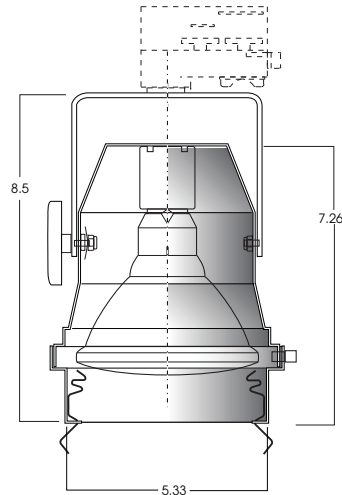

SPECTRUM "SPECTRAK" PAR38 INCANDESCENT 250 WATTS MAXIMUM

FEATURES:

- Rugged PAR38, stage lighting type track head.
- Housing tilts andlocks for precision aiming.
- Rotation lock available on TEK100, HTEK100 and GA100 adaptors.
- Accepts up to 3 accessories.
- Hinged door for easy re-lamping.
- Choose from 20 powdercoat finishes.
- Manufactured and tested to UL Standard No. 1598/ETL listed.

MODEL	OPTIONS	ADAPTOR / MOUNT	TRACK TYPE	FINISH	ACCESSORIES*
SAR38INC For PAR38 lamps	FS - Fuse (See Fuse Page 1-422) WRL - Label With Max Wattage SW - Switch	GES66 - 120 v, 2 Circuit/1 neutral TEK100 - 120 v, 2 Circuit/2 neutral HTEK100 - 277 v, 2 Circuit/2 neutral GA100 - 120 v, 3 Circuit/2 neutral GES70 - Mono point Canopy	GES GET TEK HTEK XTSA	MT - Mini Textured Silver PT - Platinum MB - Matte Black GB - Gloss Black TB - Textured Black WITH BLACK ADAPTOR & CORD GW - Gloss White TW - Textured White MW - Matte White WITH WHITE ADAPTOR & CORD CC - Custom Color * See SPECTRUM Color Chart for a full list of colors	LN38 -Lens-See lens page SN38 -Snoot BD38 -Barn Doors HL38 -Hex Louver * Accessory finish will match fixture.
EXAMPLE: SAR38INC	/	/TEK100		/MT	/BD38