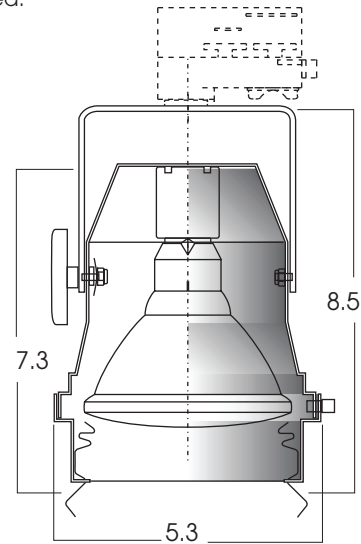

**SPEC TRAK SERIES
PAR38 INCANDESCENT
250 WATT MAXIMUM**

**SAR
SERIES**

PRODUCT INFORMATION:

- Rugged PAR38, stage lighting type track head.
- Housing tilts and locks for precision aiming
- Rotation lock available on TEK100 and GA100 adaptors.
- Accepts up to 3 accessories.
- Hinged door for easy re-lamping.
- Choose from 20 powder coat finishes.
- Manufactured and tested to UL standard No. 1598. ETL Listed.

MODEL	OPTIONS	ADAPTOR	FINISH	ACCESSORIES*
SAR38INC- For PAR 38 Lamps	FS -Fuse holder and fuse WRL -Label with Max Wattage SW -Switch	GES66 -Works with GET Track TEK100 -Works with TEK Track GA100 -Works with XTS Track GES70 -Monopoint Canopy (with GES66 adaptor) PC1 -Pipe Clamp CP -6" Straight Cord/Plug CCP -6" Coil Cord/Plug	MT -Mini Textured Silver MW -Matte White MB -Matte Black CC -Custom Color *See SPECTRUM color chart for a full list of colors (MT/MB -with black adaptor & cord MW -with white adaptor & cord)	LN38 -Lens (see lens pages) SN38 -Snoot BD38 -Barn Doors HL38 -Hex Louver *Accessory finish will match fixture.
SAR38INC	FS	TEK100	MT	BD38