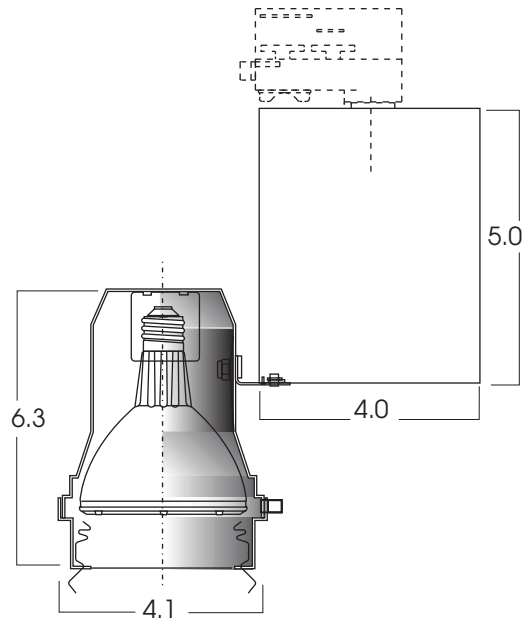

**SPEC TRAK SERIES
PAR30 METAL HALIDE
70 WATT MAXIMUM**

PRODUCT INFORMATION:

- Mini Stage Lighting track head for PAR30 Metal Halide lamps.
- Rotation lock available on TEK100, HTEK100 and GA100 adaptors.
- Accepts up to 3 accessories.
- Hinged door for easy re-lamping.
- Choose from 20 powder coat finishes.
- Manufactured and tested to UL Standard No. 1598. ETL Listed.

MODEL	WATTS	BALLAST	LAMPS	ADAPTOR	FINISH	ACCESSORIES*
SAR30MH- Spec Trak PAR30 Lamp Metal Halide Series	39 70	E1 -Electronic, 120v E2 -Electronic, 277v	PAR30	GES66 -Works with GET Track TEK100 -Works with TEK Track HTEK100 -Works with HTEK Track GA100 -Works with XTS Track GES70 -Monopoint Canopy PC1 -Pipe Clamp CP -6" Straight Cord and Plug CCP -6" Coil Cord and Plug	MT -Mini Textured Silver MB -Matte Black MW -Matte White CC -Custom Color *See SPECTRUM color chart for a full list of colors (MT/MB -with black adaptor & cord MW -with white adaptor & cord)	LN30 -Lens Holder (see lens page) SN30 -Snoot BD30 -Barn Doors HL30 -Hex Louver *Accessories finish will match fixture
SAR30MH	39	E1	PAR30	TEK100	MT	BD30