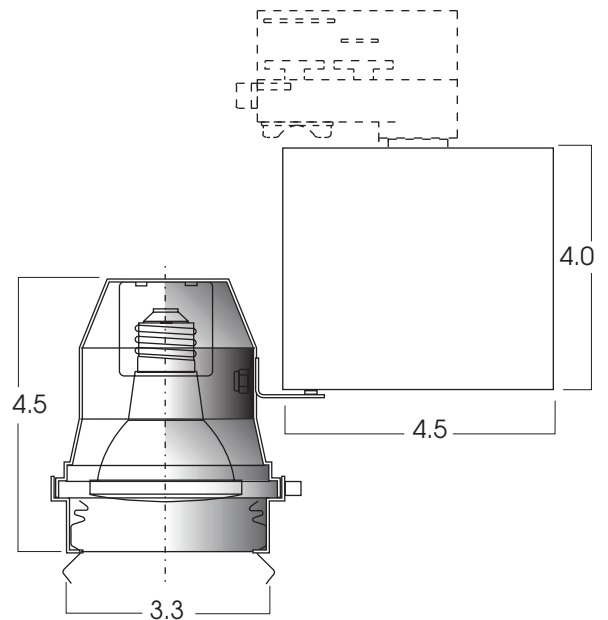

**SPEC TRAK SERIES
PAR20 METAL HALIDE
39 WATT MAXIMUM**

PRODUCT INFORMATION:

- Mini Stage Lighting track head for PAR20 Metal Halide lamps.
- Rotation lock available on TEK100, HTEK100 and GA100 adaptors.
- Accepts up to 3 accessories.
- Hinged door for easy re-lamping.
- Choose from 20 powder coat finishes.
- Manufactured and tested to UL Standard No. 1598. ETL Listed.

MODEL	WATTS	BALLAST	LAMPS	ADAPTOR	FINISH	ACCESSORIES*
SAR20MH- Spec Trak PAR20 Lamp Metal Halide Series	20 39	E1 -Electronic, 120v E2 -Electronic, 277v	PAR20	GES66 -Works with GET Track TEK100 -Works with TEK Track HTEK100 -Works with HTEK Track GA100 -Works with XTS Track GES70 -Monopoint Canopy PC1 -Pipe Clamp CP -6" Straight Cord and Plug CCP -6" Coil Cord and Plug	MT -Mini Textured Silver MB -Matte Black MW -Matte White CC -Custom Color *See SPECTRUM color chart for a full list of colors (MT/MB-with black adaptor & cord MW-with white adaptor & cord)	LN20 -Lens Holder (see lens page) SN20 -Snoot BD20 -Barn Doors HL20 -Hex Louver *Accessories finish will match fixture
SAR20MH	39	E1	PAR20	TEK100	MT	BD20