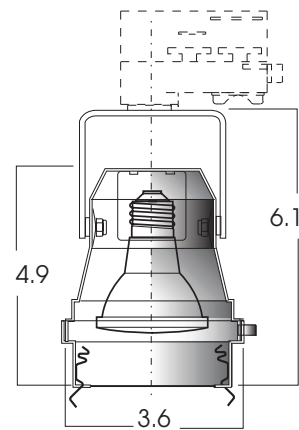

**SPEC TRAK SERIES
PAR20 INCANDESCENT
50 WATT MAXIMUM**

PRODUCT INFORMATION:

- Mini stage lighting track head for PAR20 lamps.
- Rotation lock available on TEK100 and GA100 adaptors.
- Accepts up to 3 accessories.
- Hinged door for easy re-lamping.
- Choose from 20 powder coat finishes.
- Manufactured and tested to UL standard No. 1598. ETL Listed.

MODEL	OPTIONS	ADAPTOR	FINISH	ACCESSORIES*
SAR20INC- For PAR 20 Lamps	FS -Fuse holder and fuse WRL -Label with Max Wattage SW -Switch	GES66 -Works with GET Track TEK100 -Works with TEK Track GA100 -Works with XTS Track GES70 -Monopoint Canopy (with GES66 adaptor) PC1 -Pipe Clamp CP -6" Straight Cord/Plug CCP -6" Coil Cord/Plug	MT -Mini Textured Silver MW -Matte White MB -Matte Black CC -Custom Color *See SPECTRUM color chart for a full list of colors (MT/MB -with black adaptor & cord MW -with white adaptor & cord)	LN20 -Lens (see lens pages) SN20 -Snoot BD20 -Barn Doors HL20 -Hex Louver *Accessory finish will match fixture.
SAR20INC	FS	TEK100	MT	BD20