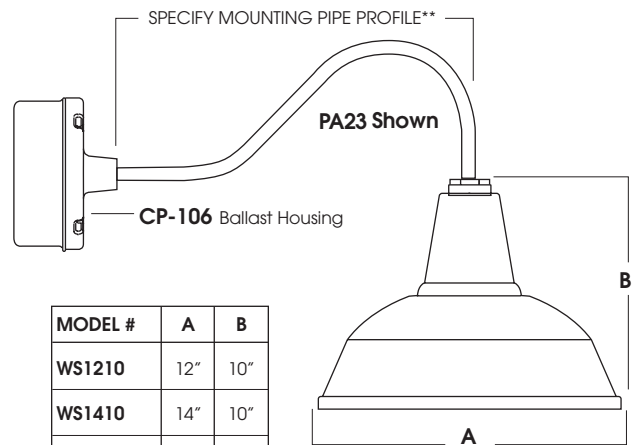

RD- Red Baron Finish Shown

WAREHOUSE SHADE

CF / INC / MH

RLM SERIES

PRODUCT INFORMATION:

- The Warehouse Shade is one of our most popular RLM styles.
- Fixture is constructed of spun and die cast aluminum.
- Compact fluorescent, metal halide and incandescent lamping available.
- Choose from 20 powdercoat finishes. Interior finished gloss white with color exterior.
- Standard fixture damp location listed.
- WL-Wet location available.
- Manufactured and built to UL standard No 1598.