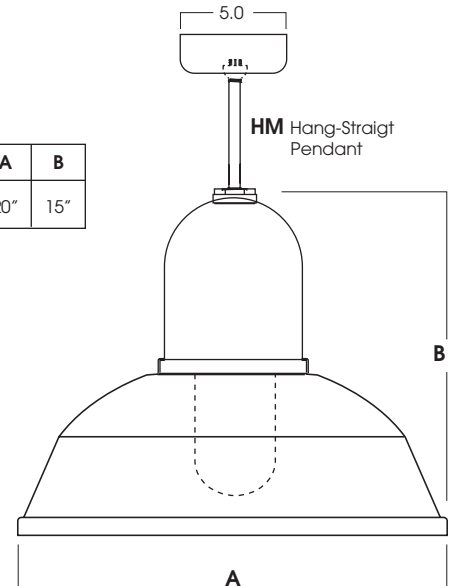

SI- Silver Finish Shown

WAREHOUSE DOME

CF / INC / MH

PRODUCT INFORMATION:

- The Warehouse Dome has an integral ballast compartment.
- Fixture is constructed of spun and die cast aluminum.
- Compact fluorescent, metal halide and incandescent lamping available.
- Choose from 20 powdercoat finishes. Interior finished gloss white with color exterior.
- Standard fixture damp location listed.
- WL-Wet location available.
- Manufactured and built to UL standard No 1598.

MODEL #	A	B
WD2015	20"	15"

MODEL	WATTS	BALLAST	LAMP ENCLOSURE	MOUNTING	FINISH***
WD2015CF	18/26/32/42	EX - Electronic, 120/277v (18/26/32/42/57) EMRM -CF Remote Emergency battery pack	MAX 32w CF / 70w MH / 100w INC GJ1 - Glass Lamp Enclosure FJ1 -Frosted Lamp Enclosure PJ3 -Prismatic Lamp Enclosure WJ1 -Wire Guard	WALL MOUNT PA23 - See RLM Mounting Page for available arm options CP6 -Wall Pipe Interface (INC) CP3 -CP6 Decorative Cover (INC)	GW -Gloss White GB -Gloss Black EG -Evergreen VE -Verde Green AY -Aero Yellow BL -Blue Streak OR -Orange RD -Red Baron BZ -Bronze CO -Copper Metallic SI -Silver MM -Metal Finish (Brushed Copper, Brushed Aluminum, Polished Brass) consult factory CC -Cusom Color
WD2015MH	50/70/100/150/ 175/250/320	EX - Electronic, 120/277v (50/70/100/150) H1 -Magnetic Ballast 120 v H2 -Magnetic Ballast 277V	CG1 -Cast Wire Guard MAX 42w CF / 100w MH / 150w INC GJ2 -Glass Lamp Enclosure FJ2 -Frosted Lamp Enclosure WJ2 -Wire Guard WL -Wet Location	CEILING MOUNT CD* -Cord and Cable Mount CDCC* -Coil Cord and Cable Mount CM* -Cord Mount HM* -Hang Straight Pendant PM* -Pendant/Straight Mount	
WD2015INC	60/75/100 150/300w		WG12/14/16/18 -Wire Guard (see Mounting Options Section)		
WD2015CF	42	EX	GJ2 WL	HM36	GW

* Specify Length in inches

*** See SPECTRUM Color Chart for a full list

Dimensions shown are nominal. Spectrum Lighting is continually improving products and reserves the right to make changes that will not alter performance or appearance with or without written notice.