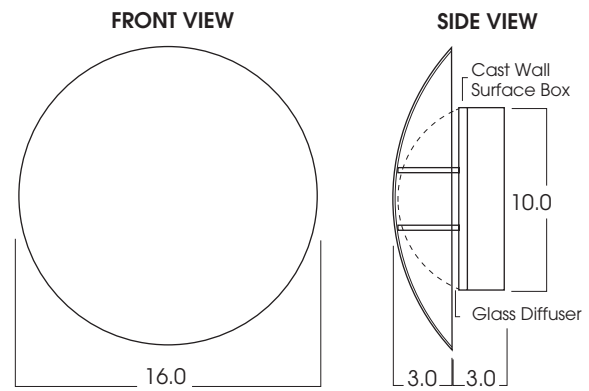

MODEL	WATTS	BALLAST	MOUNTING	CENTER "DOT" GLASS	FINISH***
DL1600CF	(1-2) 18/26/32	EX - Electronic, 120/277v (18/26/32) EMRM - CF Remote Emergency battery pack	WM - Wall Mount	OPTIONAL NCG - No Center Glass (standard) BCG - Cobalt Glue Center Glass RCG - Ruby Red Center Glass	GW -Gloss White GB -Gloss Black EG -Evergreen VE -Verde Green AY -Aero Yellow BL -Blue Streak OR -Orange RD -Red Baron BZ -Bronze CO -Copper Metallic SI -Silver MM -Metal Finish (Brushed Copper, Brushed Aluminum, Polished Brass) <i>consult factory</i> CC -Cusom Color
DL1600CF	226	EX	WM	NCG	GW *** See SPECTRUM Color Chart for a full list

Dimensions shown are nominal. Spectrum Lighting is continually improving products and reserves the right to make changes that will not alter performance or appearance with or without written notice.

PROJECT:	TYPE:
CAT. NO.:	

994 Jefferson Street, Fall River, MA 02721 508.678.2303 FAX 508.678.2260